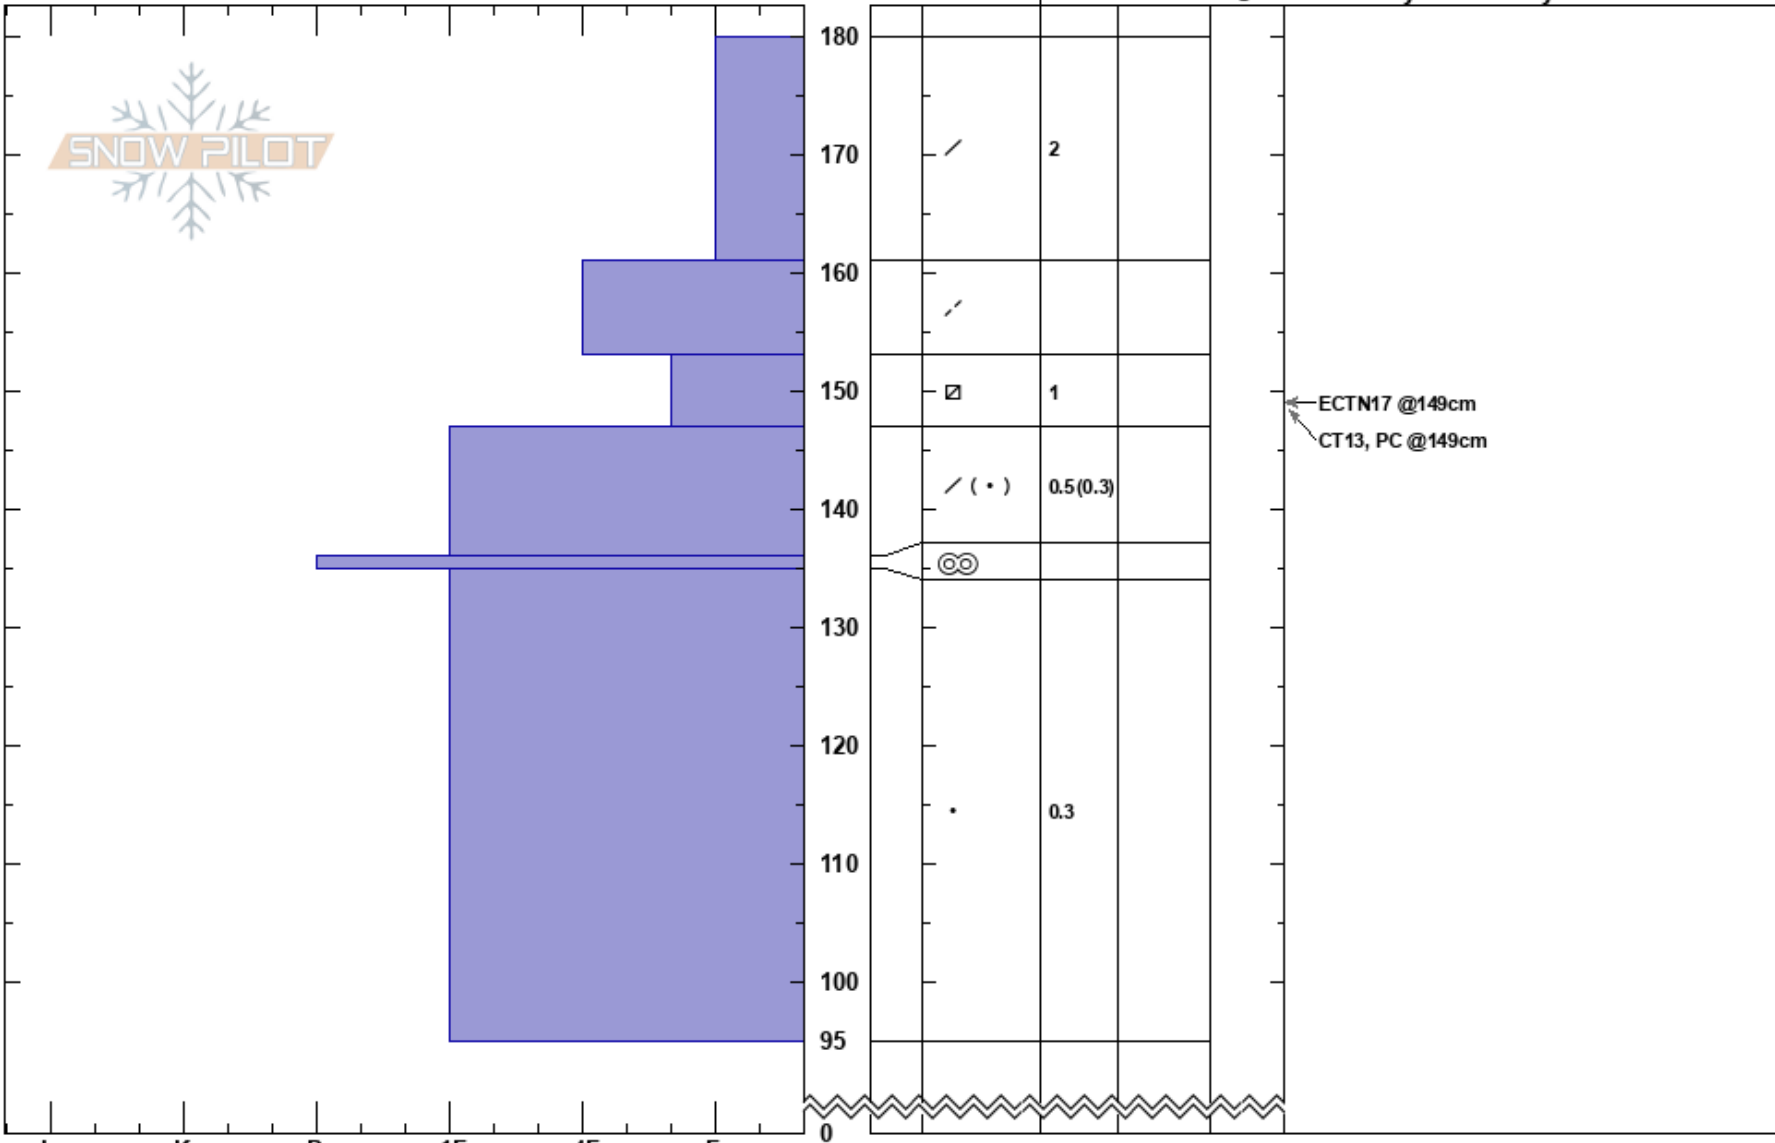

Alibaba  
 North Cascades, East  
 WA  
 Elevation: 6000 ft  
 Aspect:  
 Specifics:

Katie Warren  
 02/08/2025 - 3:00pm  
 Co-ord: 48.50402N, -120.68683W  
 Slope Angle:  
 Wind Loading:

Stability:  
 Air Temperature:  
 Sky Cover:  
 Precipitation:  
 Wind:

HS:180  
 Layer Notes:  
 153-147cm:Problematic layer

Notes: