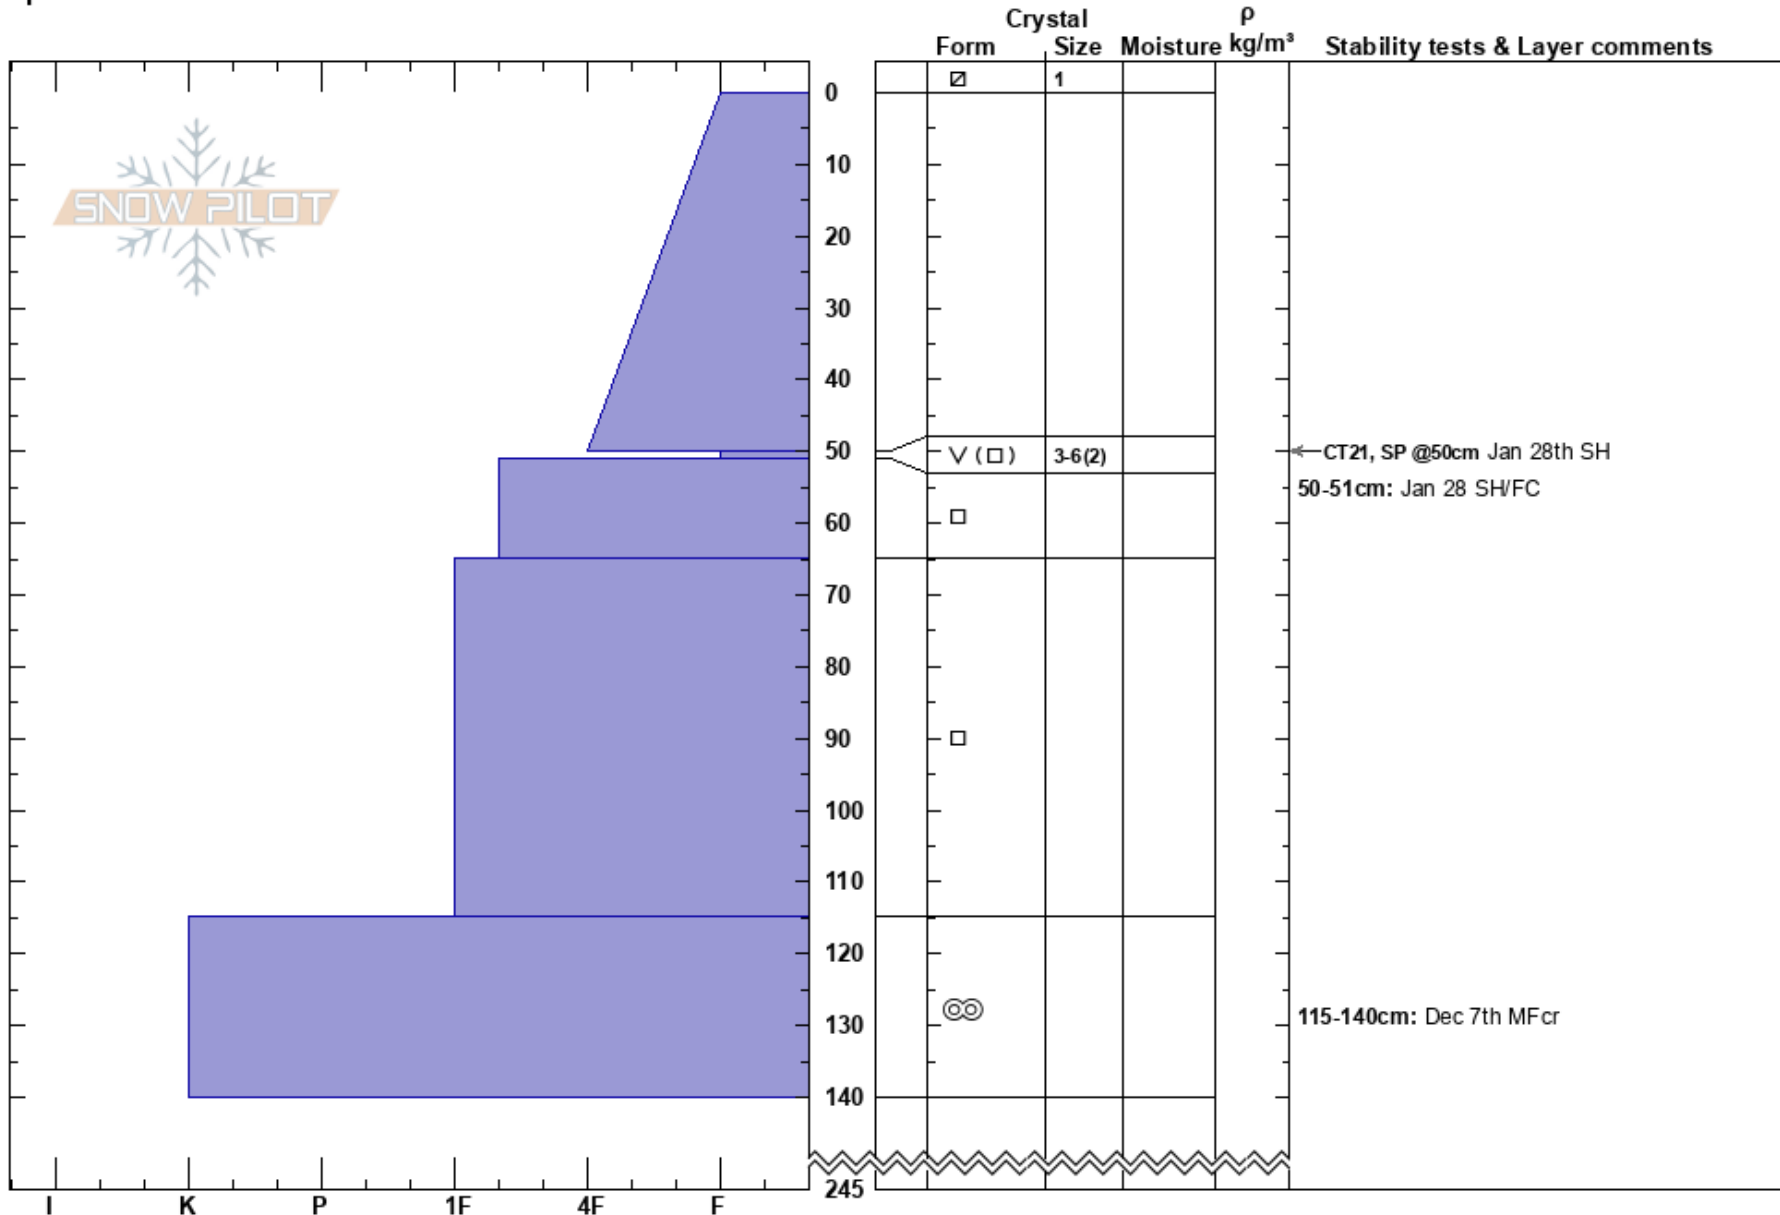

20250208 Cupcake
 Skeena
 BC
 Elevation: 1200 m
 Aspect: S
 Specifics:

Michaela Pye
 08/02/2025 - 13:00
 Co-ord:
 Slope Angle: 32°
 Wind Loading:

Stability:
 Air Temperature: -9°C
 Sky Cover: CLR
 Precipitation: NO
 Wind: Calm

HS:245
 Layer Notes:
 50-51cm: Jan 28 SH/FC
 50-51cm: Problematic layer
 115-140cm: Dec 7th MFcr

Notes: Quick Pit for presence of Jan 28th SH, TL Glade S facing