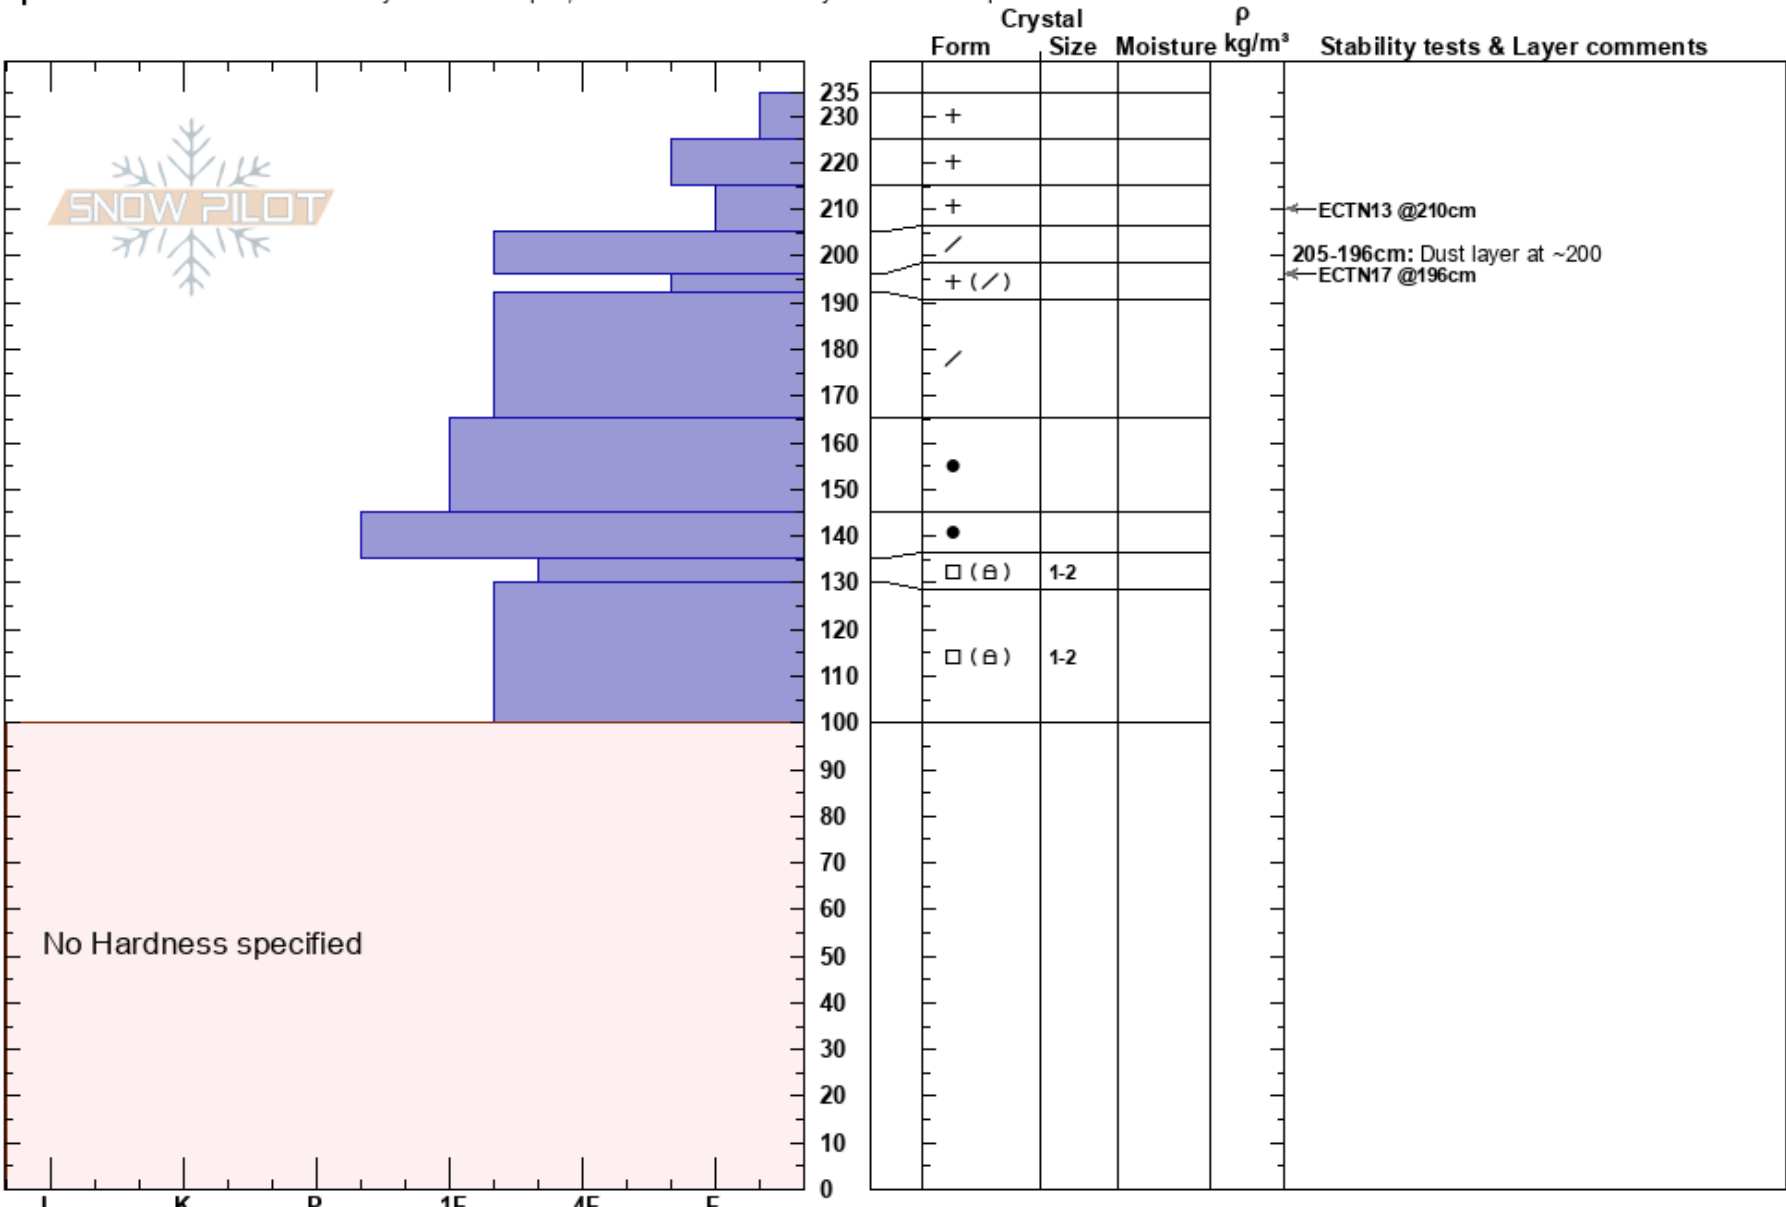

HendersnBench, Petrsns
 Cooke City
 MT
 Elevation: 9366 ft
 Aspect: 51°

Alex Marienthal
 02/08/2025 - 2:03pm
 Co-ord: 45.04716N, -109.92220W
 Slope Angle: 26°
 Wind Loading: previous

Stability:
 Air Temperature:
 Sky Cover: OVC
 Precipitation: S1
 Wind: Calm

HS:235
 PF:69
 205-196cm: Dust layer at ~200
 196-192cm: Problematic layer

Specifics: Recent avalanche activity on similar slopes; Recent avalanche activity on different slopes

Notes: We saw a 3 storm slab avalanches 6-10" deep, 20-40' wide, within the recent snow.