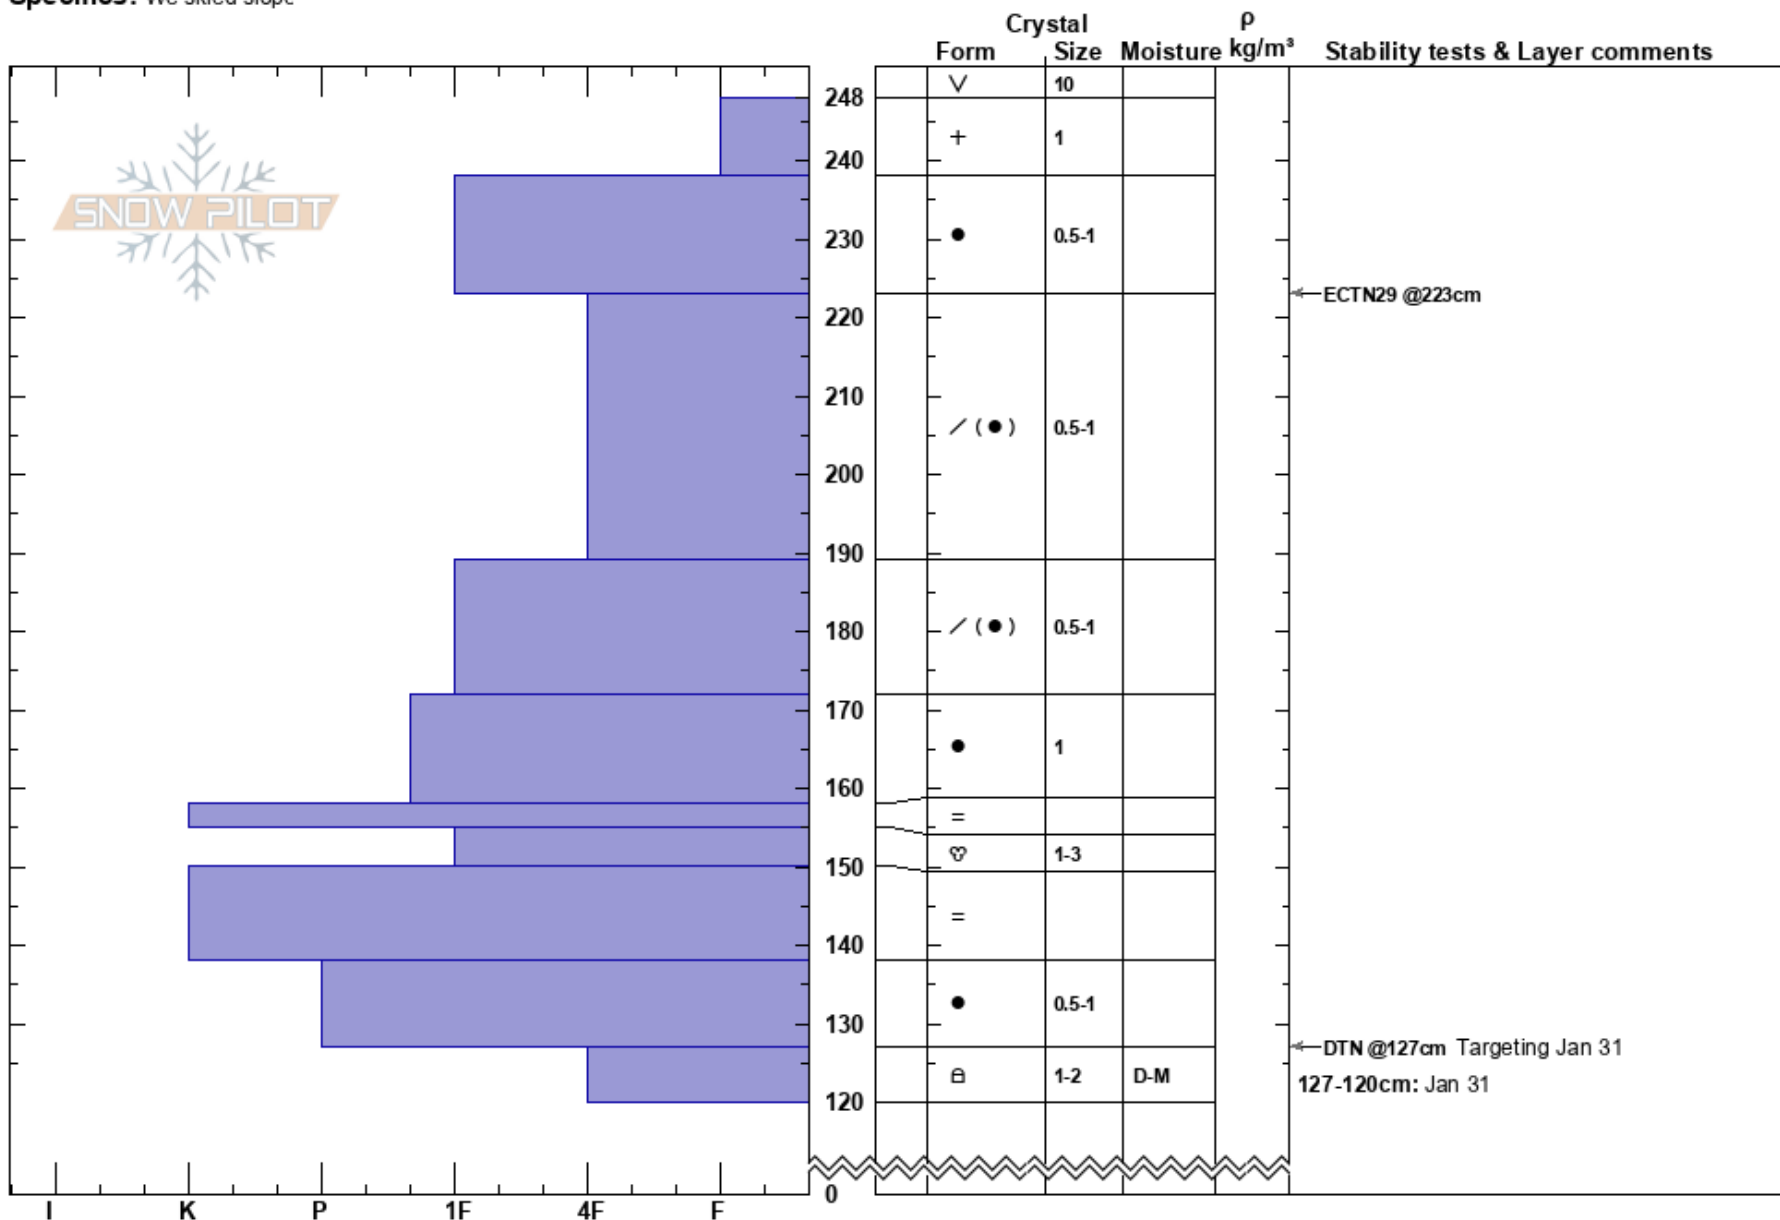

Ophir/Price
 Carson Range
 NV
Elevation: 8990 ft
Aspect: 30°
Specifics: We skied slope

Brandon Schwartz
 02/08/2025 - 11:15am
Co-ord: 39.28767N, -119.89525W
Slope Angle: 26°
Wind Loading: no

Stability: Good **HS:**248
Air Temperature: -5°C **PF:**30 127-120cm: Jan 31
Sky Cover: FEW **PS:** 10 127-120cm: Problematic layer
Precipitation: NO
Wind: W Light Breeze

Notes: Pit dug in below treeline terrain to look at Jan 31 nsf layer. In addition to the noted test results, I also removed the top 30 cm of the snowpack and performed another ECT which scored ECTX.