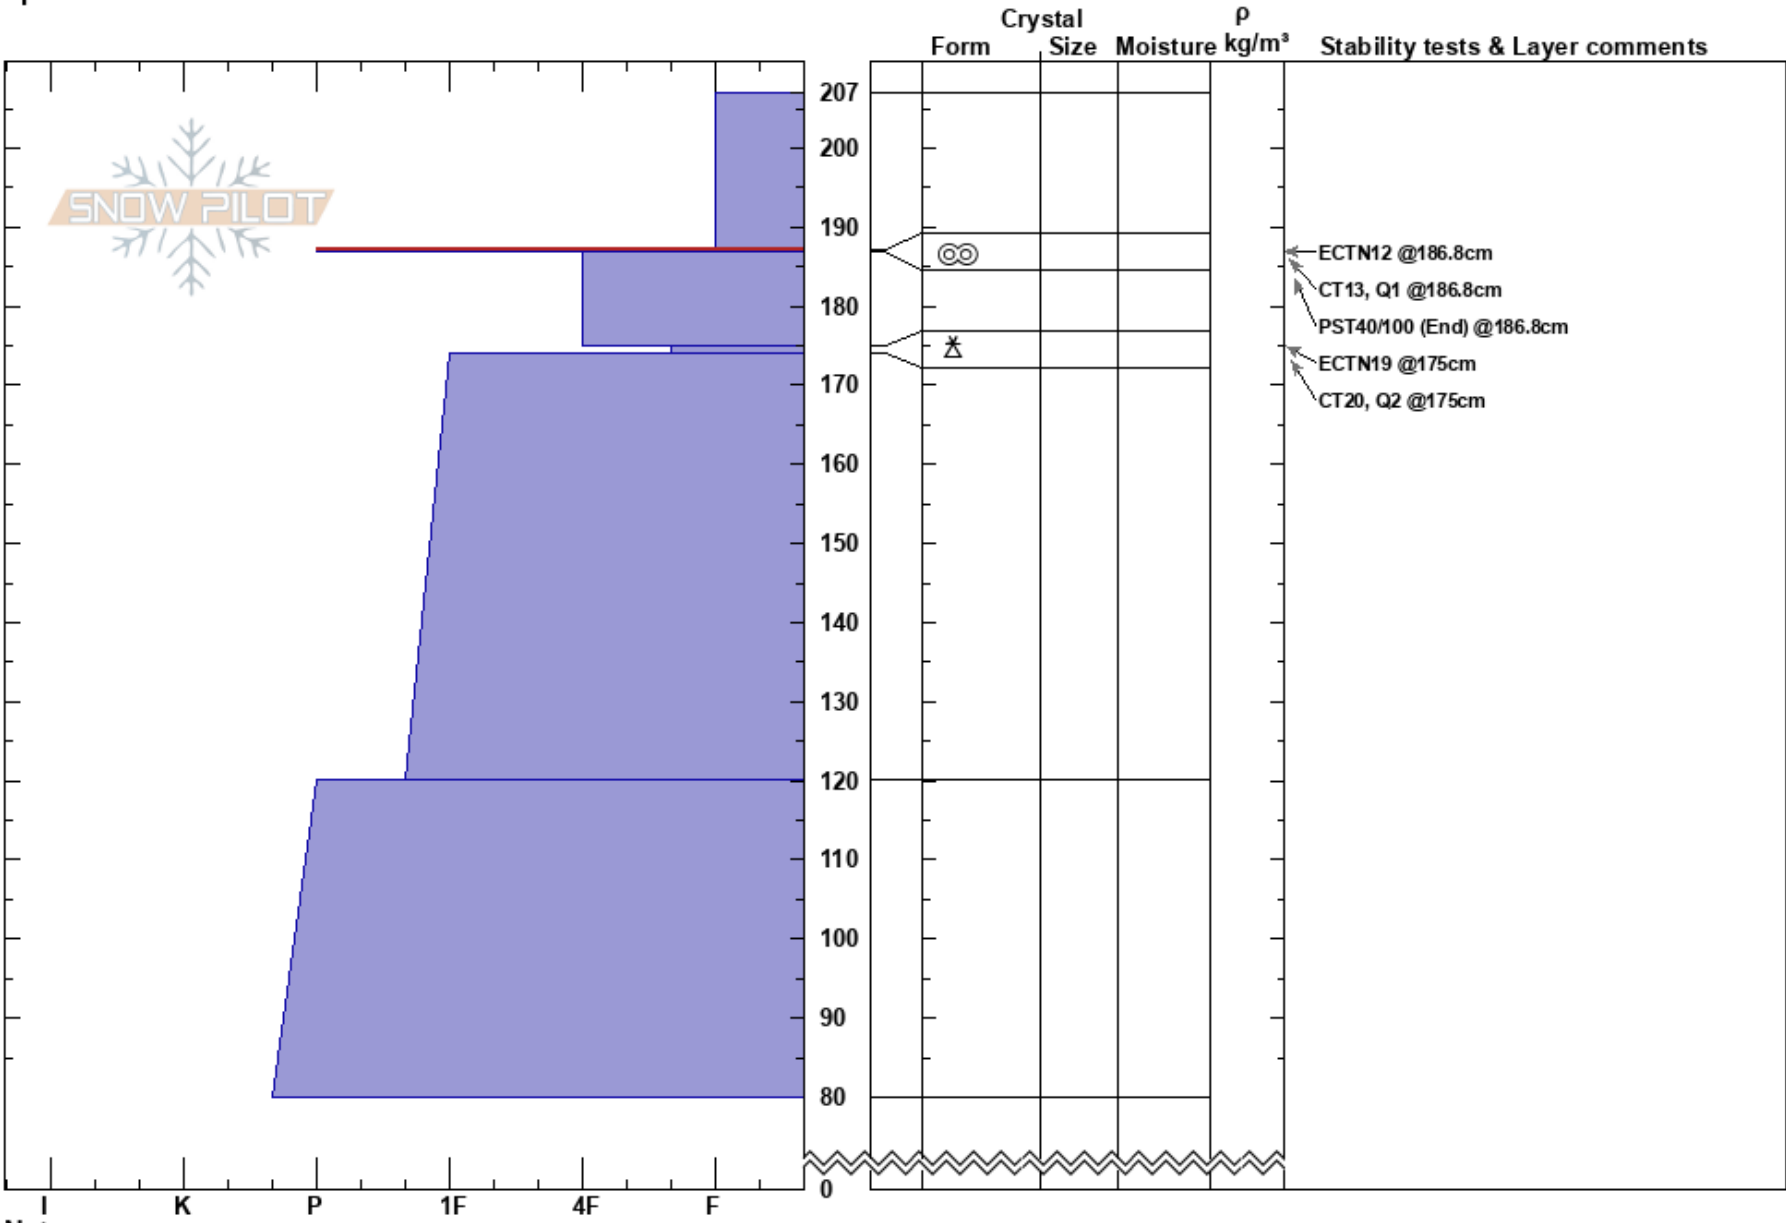

Marty's
 Beartooths
 MT
 Elevation: 9400 ft
 Aspect: 200°
 Specifics:

Doug Chabot-Admin
 02/15/2018 - 11:30am
 Co-ord: 45.04162N, -109.94274W
 Slope Angle: 20°
 Wind Loading: yes

Stability: Fair Stable
 Air Temperature: -15°C
 Sky Cover: BKN
 Precipitation: S1
 Wind: SW Moderate

HS:207
 187-186.8cm:Problematic layer

Notes: Dug with Mike Thom.