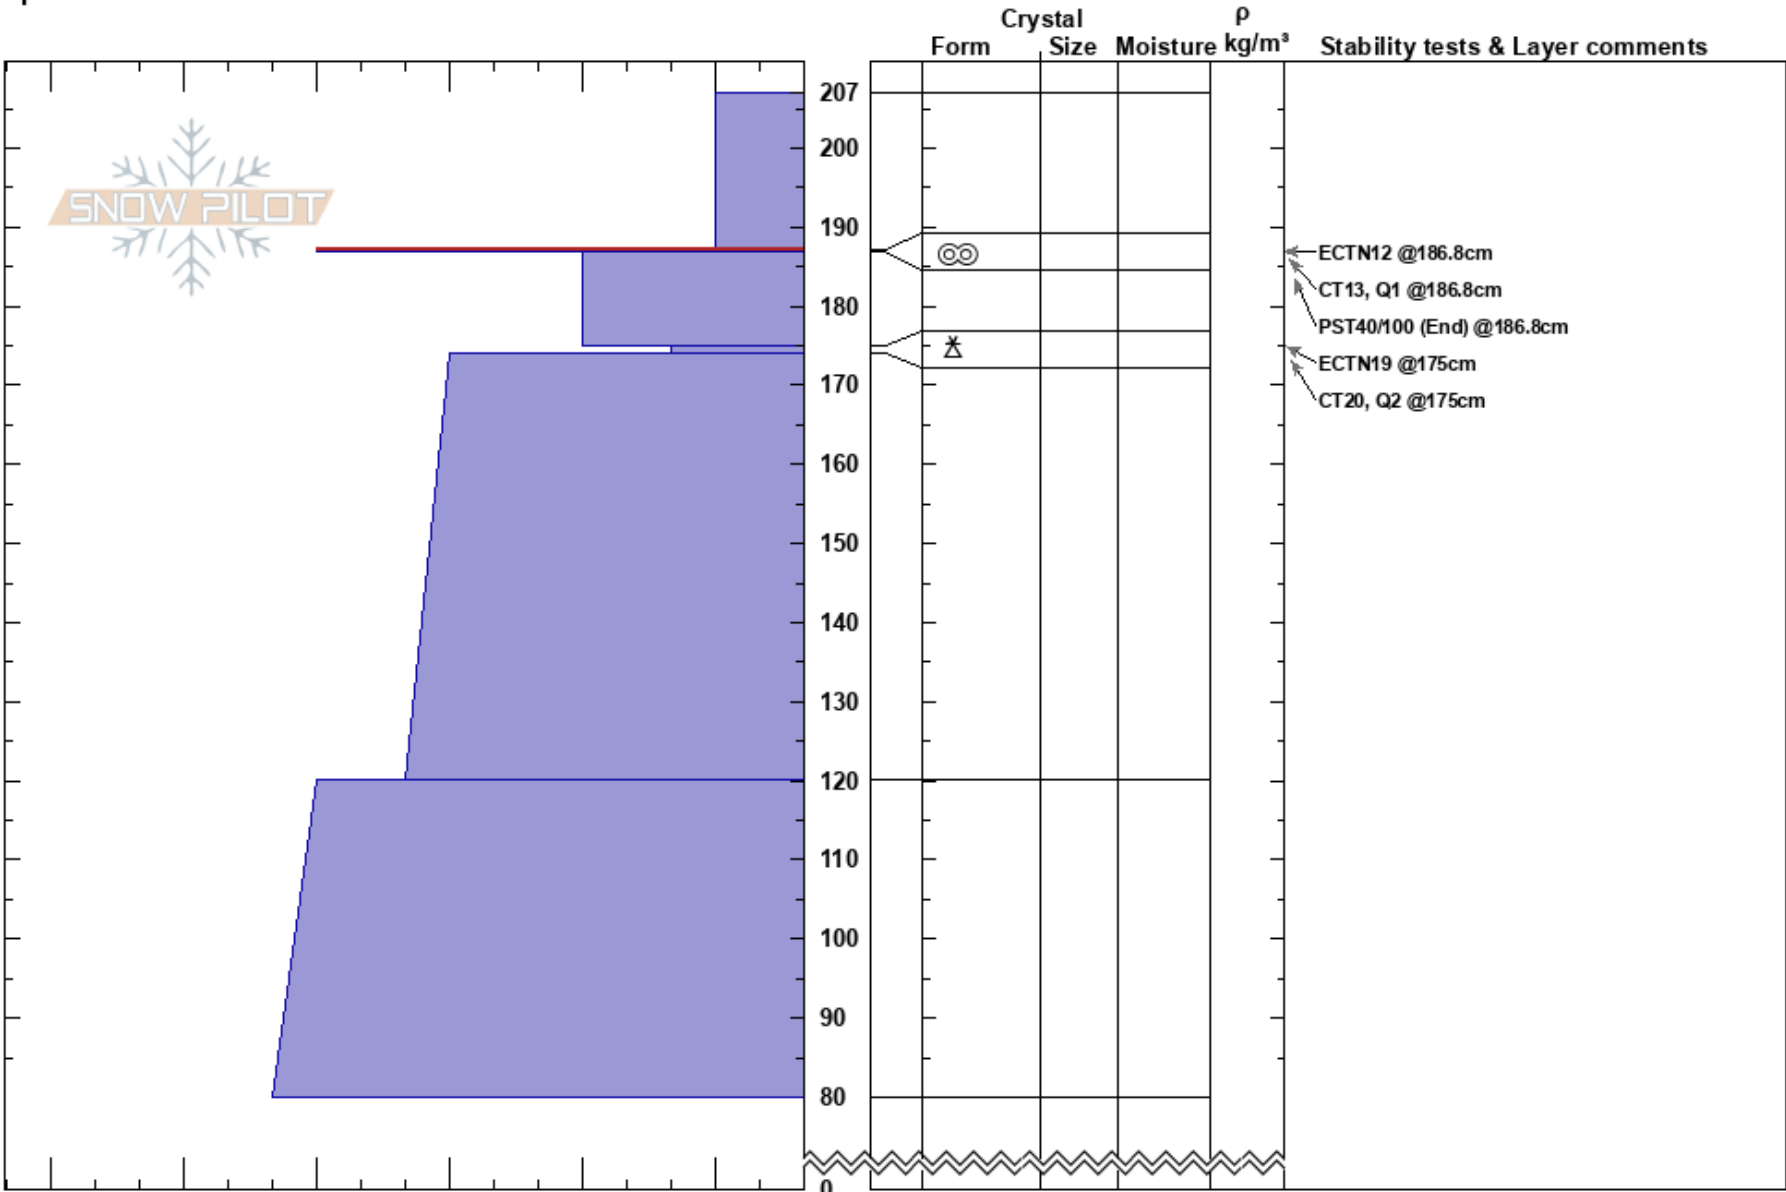

Marty's
 Beartooths
 MT
Elevation: 9400 ft
Aspect: 200°
Specifics:

Doug Chabot-Admin
 02/15/2018 - 11:30am
Co-ord: 45.04162N, -109.94274W
Slope Angle: 20°
Wind Loading: yes

Stability: Fair Stable
Air Temperature: -15°C
Sky Cover: BKN
Precipitation: S1
Wind: SW Moderate

HS:207
 187-186.8cm:Problematic layer

Notes: Dug with Mike Thom.