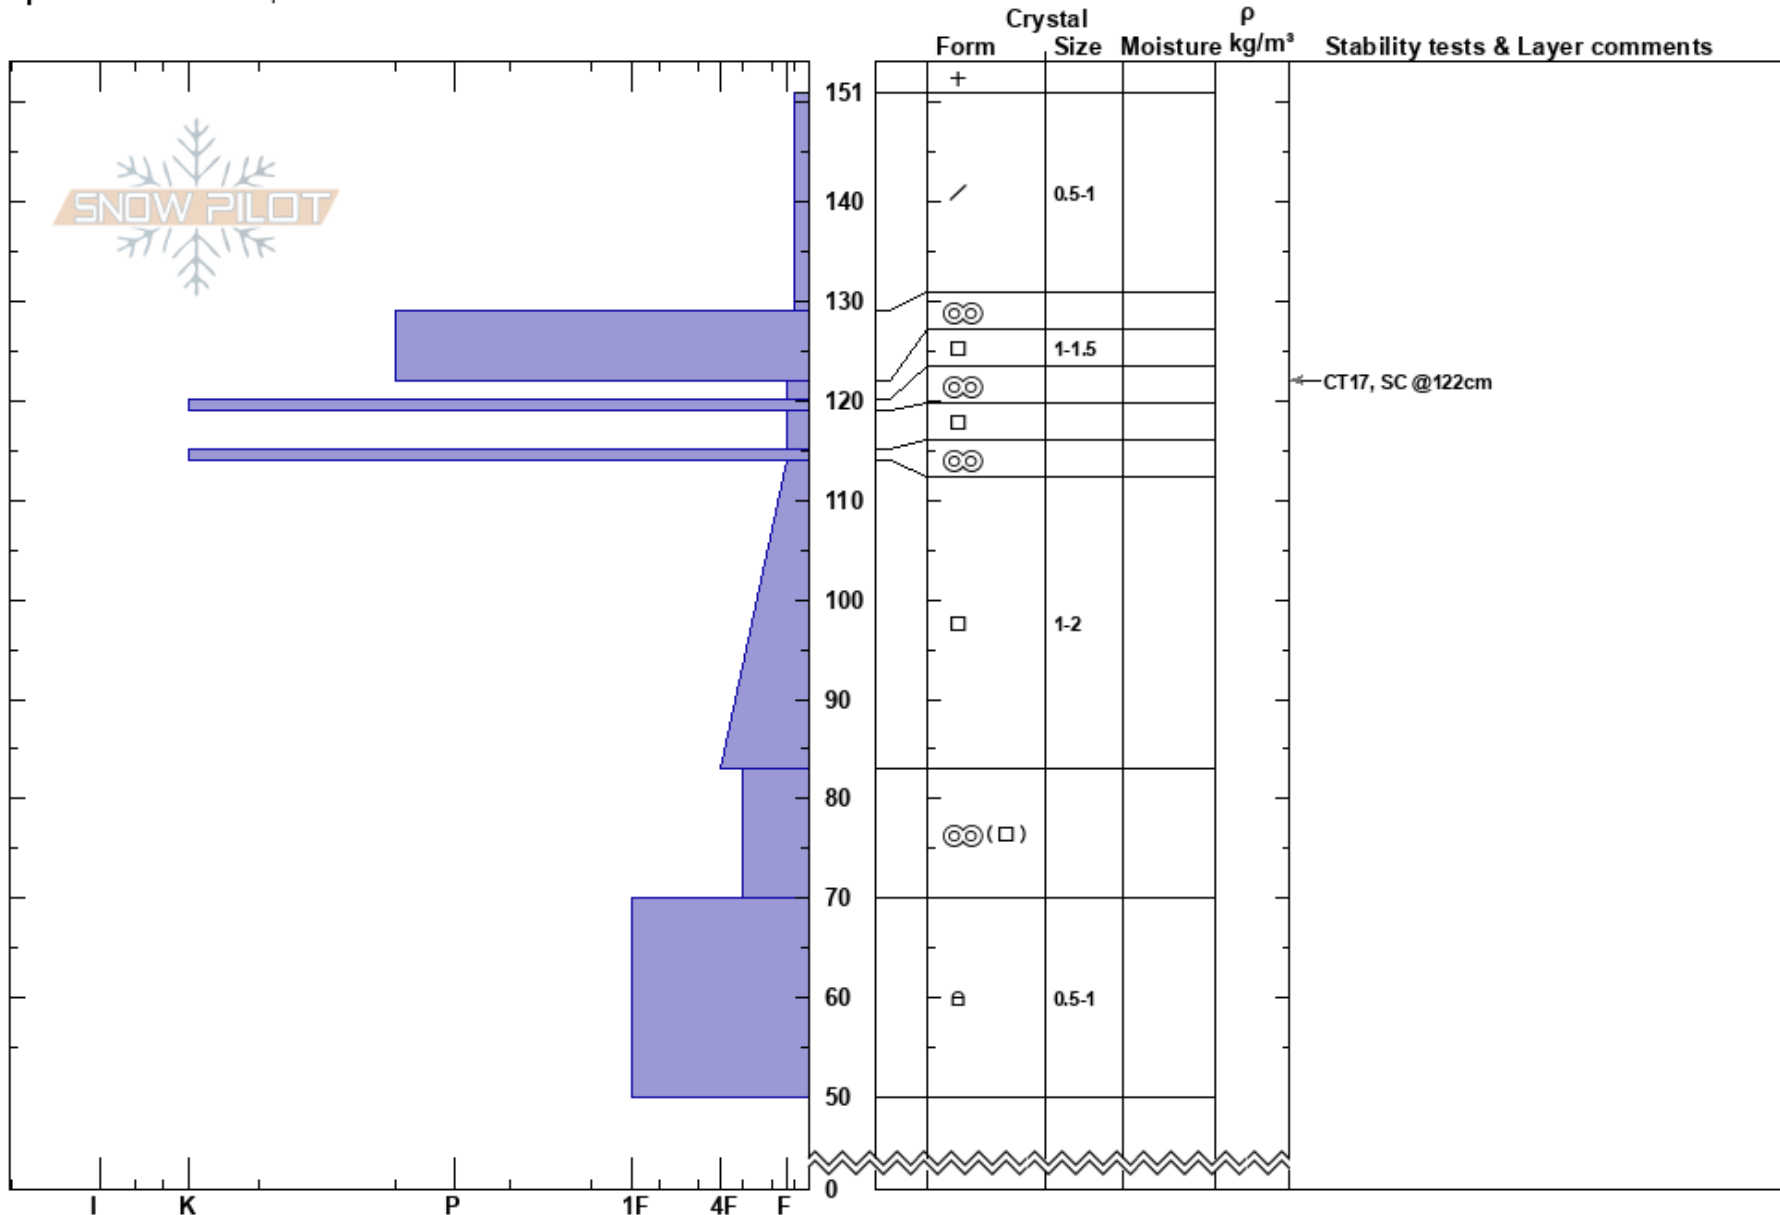

Eldorado Pass
 Central Cascades, East
 WA
 Elevation: 6286 ft
 Aspect: W
 Specifics: We skied slope

Payton Schiff
 02/07/2025 - 11:46am
 Co-ord: 10T 657981W 5253757N
 Slope Angle:
 Wind Loading: no

Stability:
 Air Temperature:
 Sky Cover: BKN
 Precipitation: S-1
 Wind: S Light Breeze

HS:151

Layer Notes:

Notes: