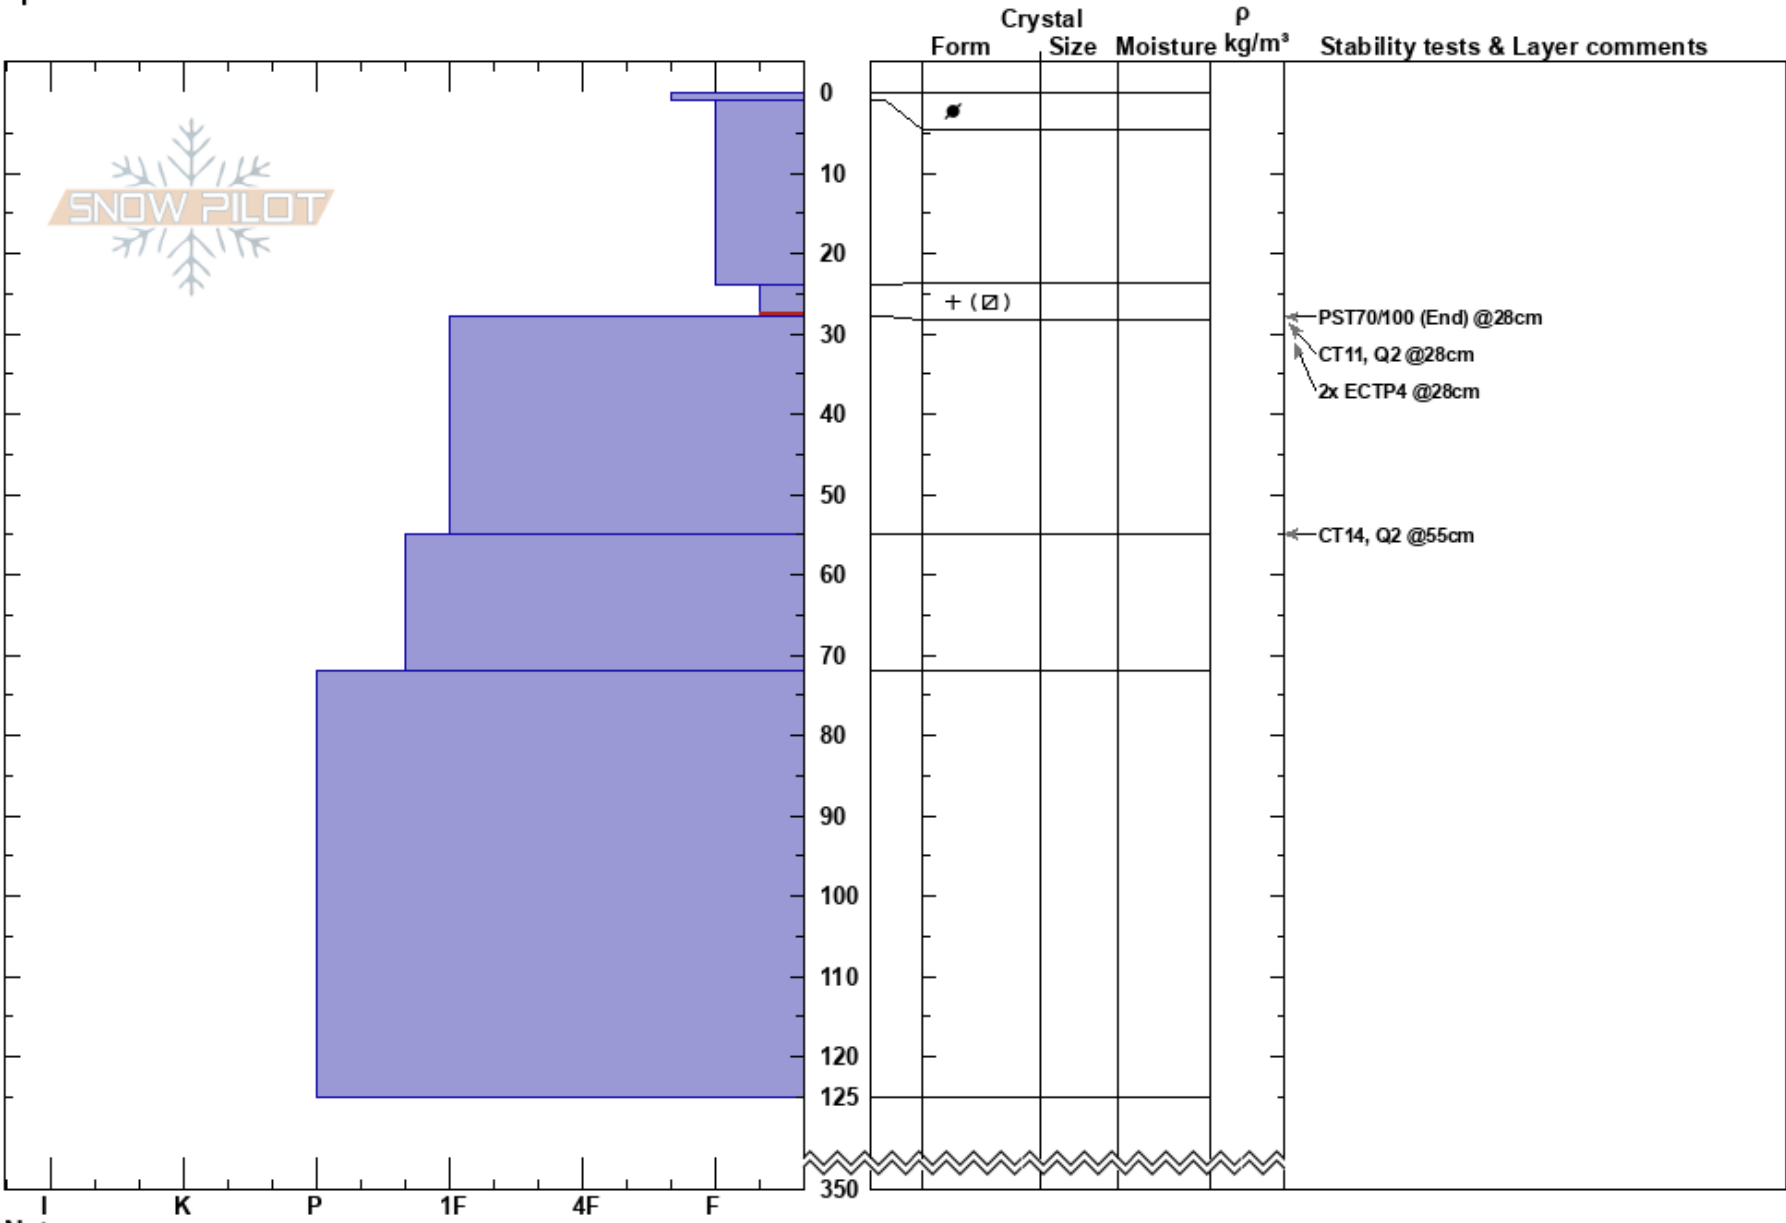

Wade's World  
 Beartooths  
 MT  
 Elevation: 9800 ft  
 Aspect: 50°  
 Specifics:

Doug Chabot-Admin  
 02/15/2018 - 9:45am  
 Co-ord: 45.06606N, -109.95226W  
 Slope Angle: 23°  
 Wind Loading: no

Stability: Fair Unstable HS:350  
 Air Temperature: -15°C  
 Sky Cover: BKN  
 Precipitation: S1  
 Wind: SW Moderate  
 Layer Notes:  
 24-28cm: Problematic layer

Notes: Dug pit with Mike Thom.