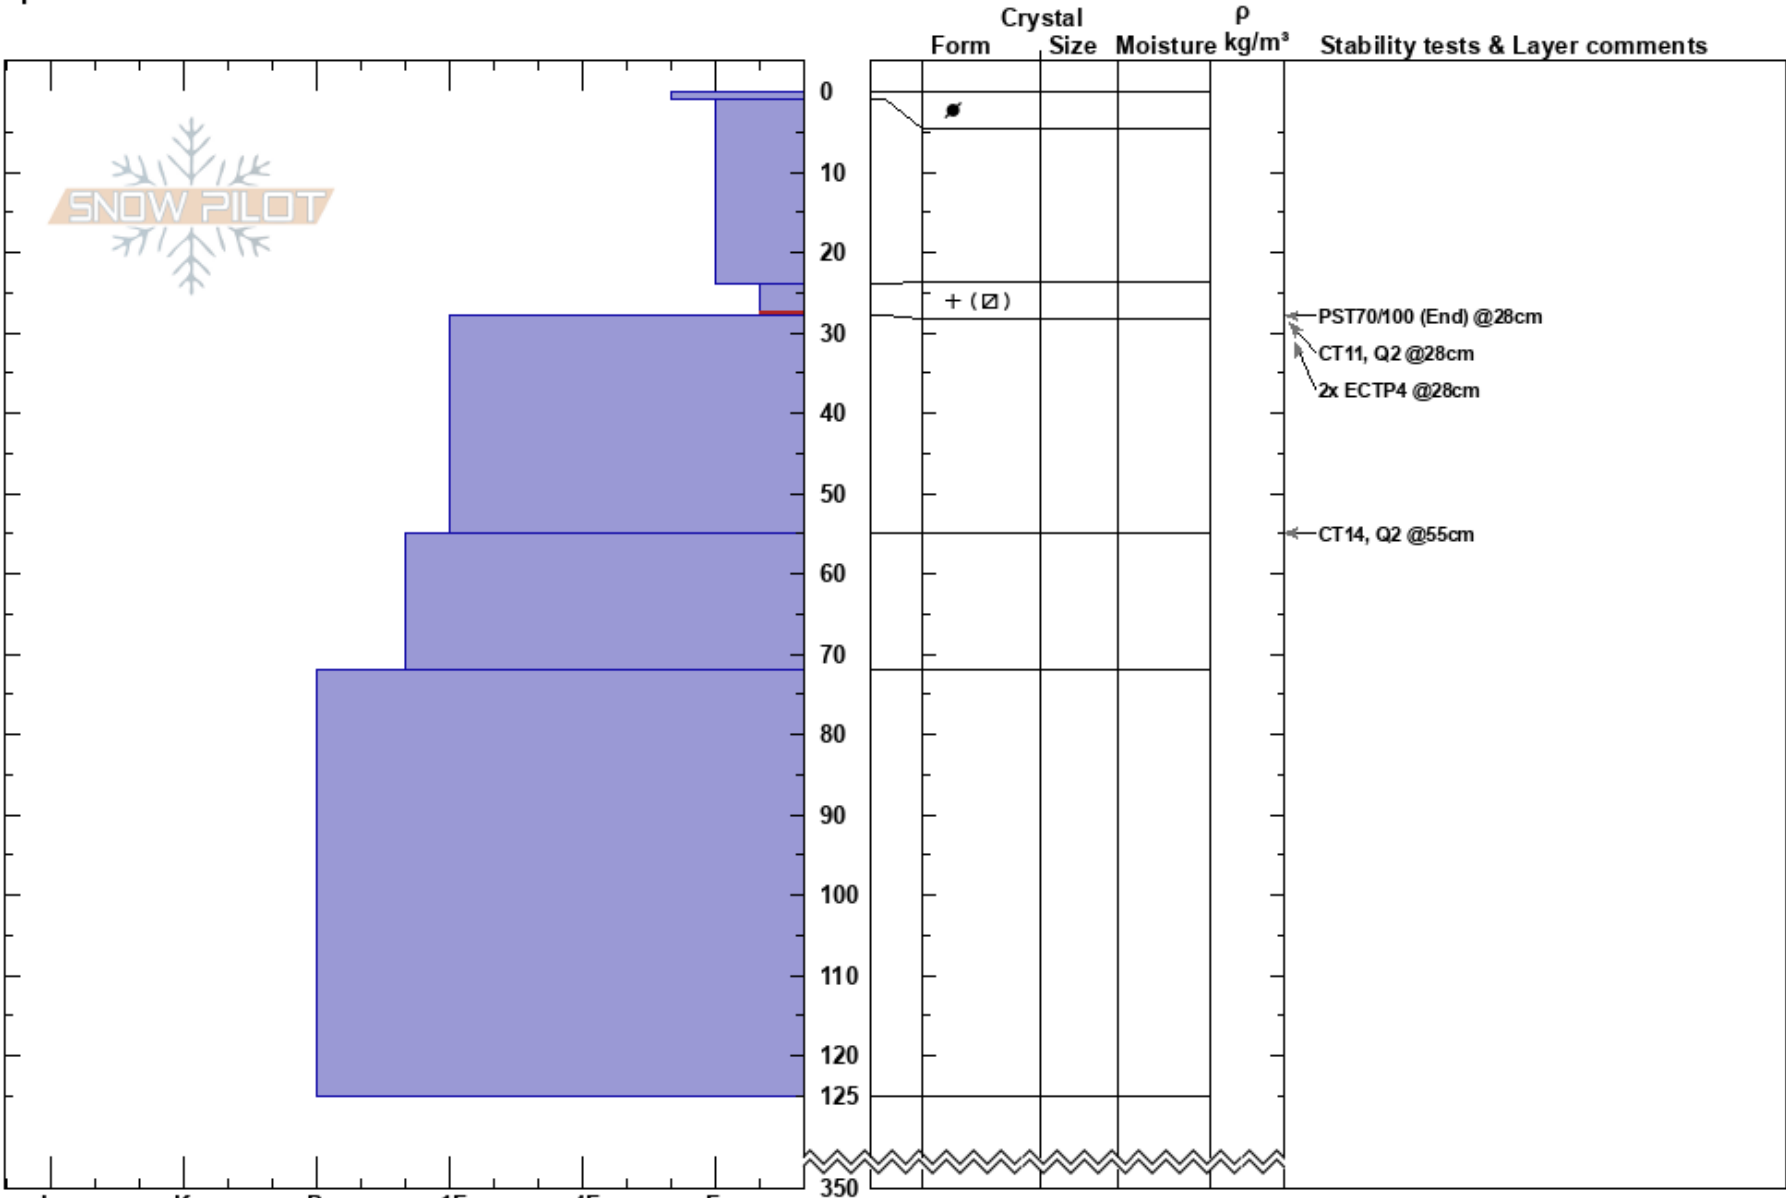

Wade's World
Beartooths
MT
Elevation: 9800 ft
Aspect: 50°
Specifics:

Doug Chabot-Admin
02/15/2018 - 9:45am
Co-ord: 45.06606N, -109.95226W
Slope Angle: 23°
Wind Loading: no

Stability: Fair Unstable
Air Temperature: -15°C
Sky Cover: BKN
Precipitation: S1
Wind: SW Moderate

HS:350
24-28cm: Problematic layer

Notes: Dug pit with Mike Thom.