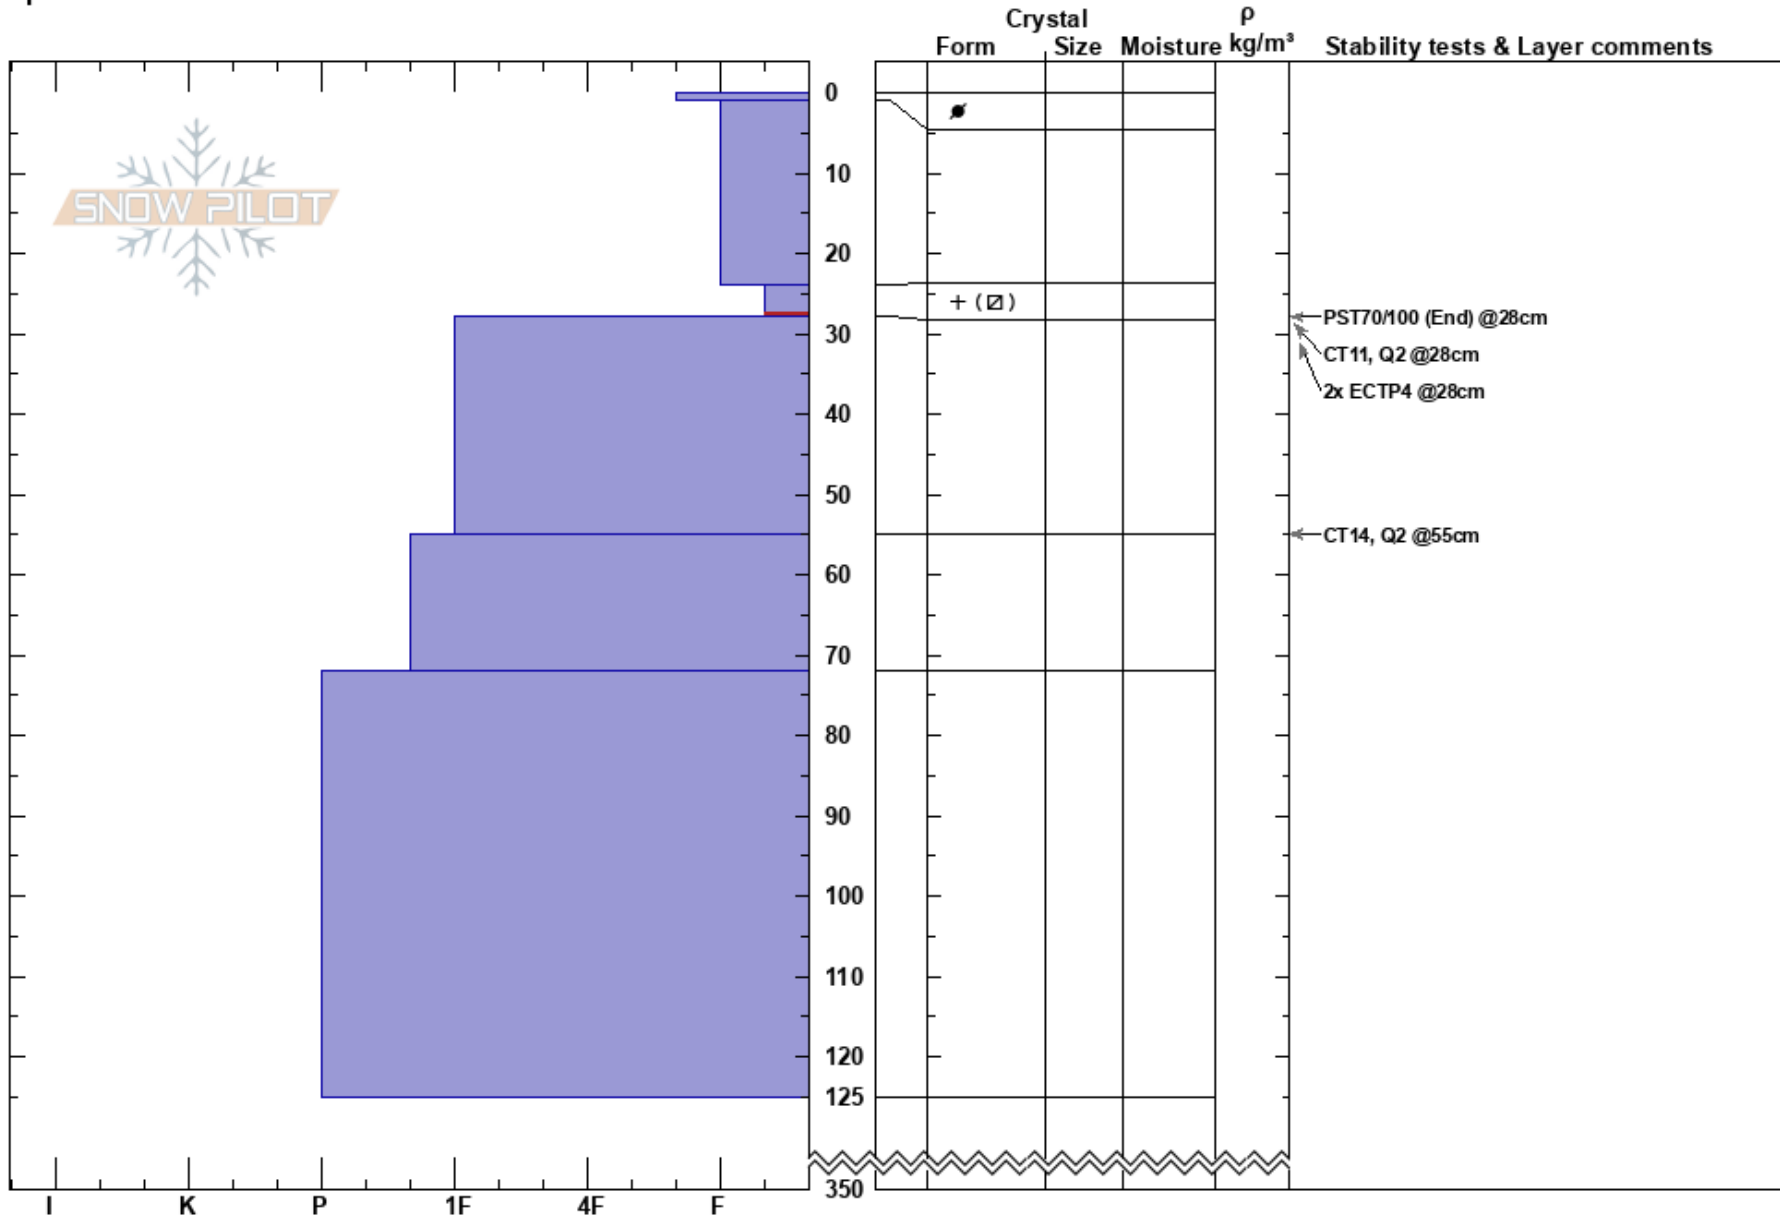

Wade's World
 Beartooths
 MT
 Elevation: 9800 ft
 Aspect: 50°
 Specifics:

Doug Chabot-Admin
 02/15/2018 - 9:45am
 Co-ord: 45.06606N, -109.95226W
 Slope Angle: 23°
 Wind Loading: no

Stability: Fair Unstable HS:350
 Air Temperature: -15°C
 Sky Cover: BKN
 Precipitation: S1
 Wind: SW Moderate
 Layer Notes:
 24-28cm: Problematic layer

Notes: Dug pit with Mike Thom.