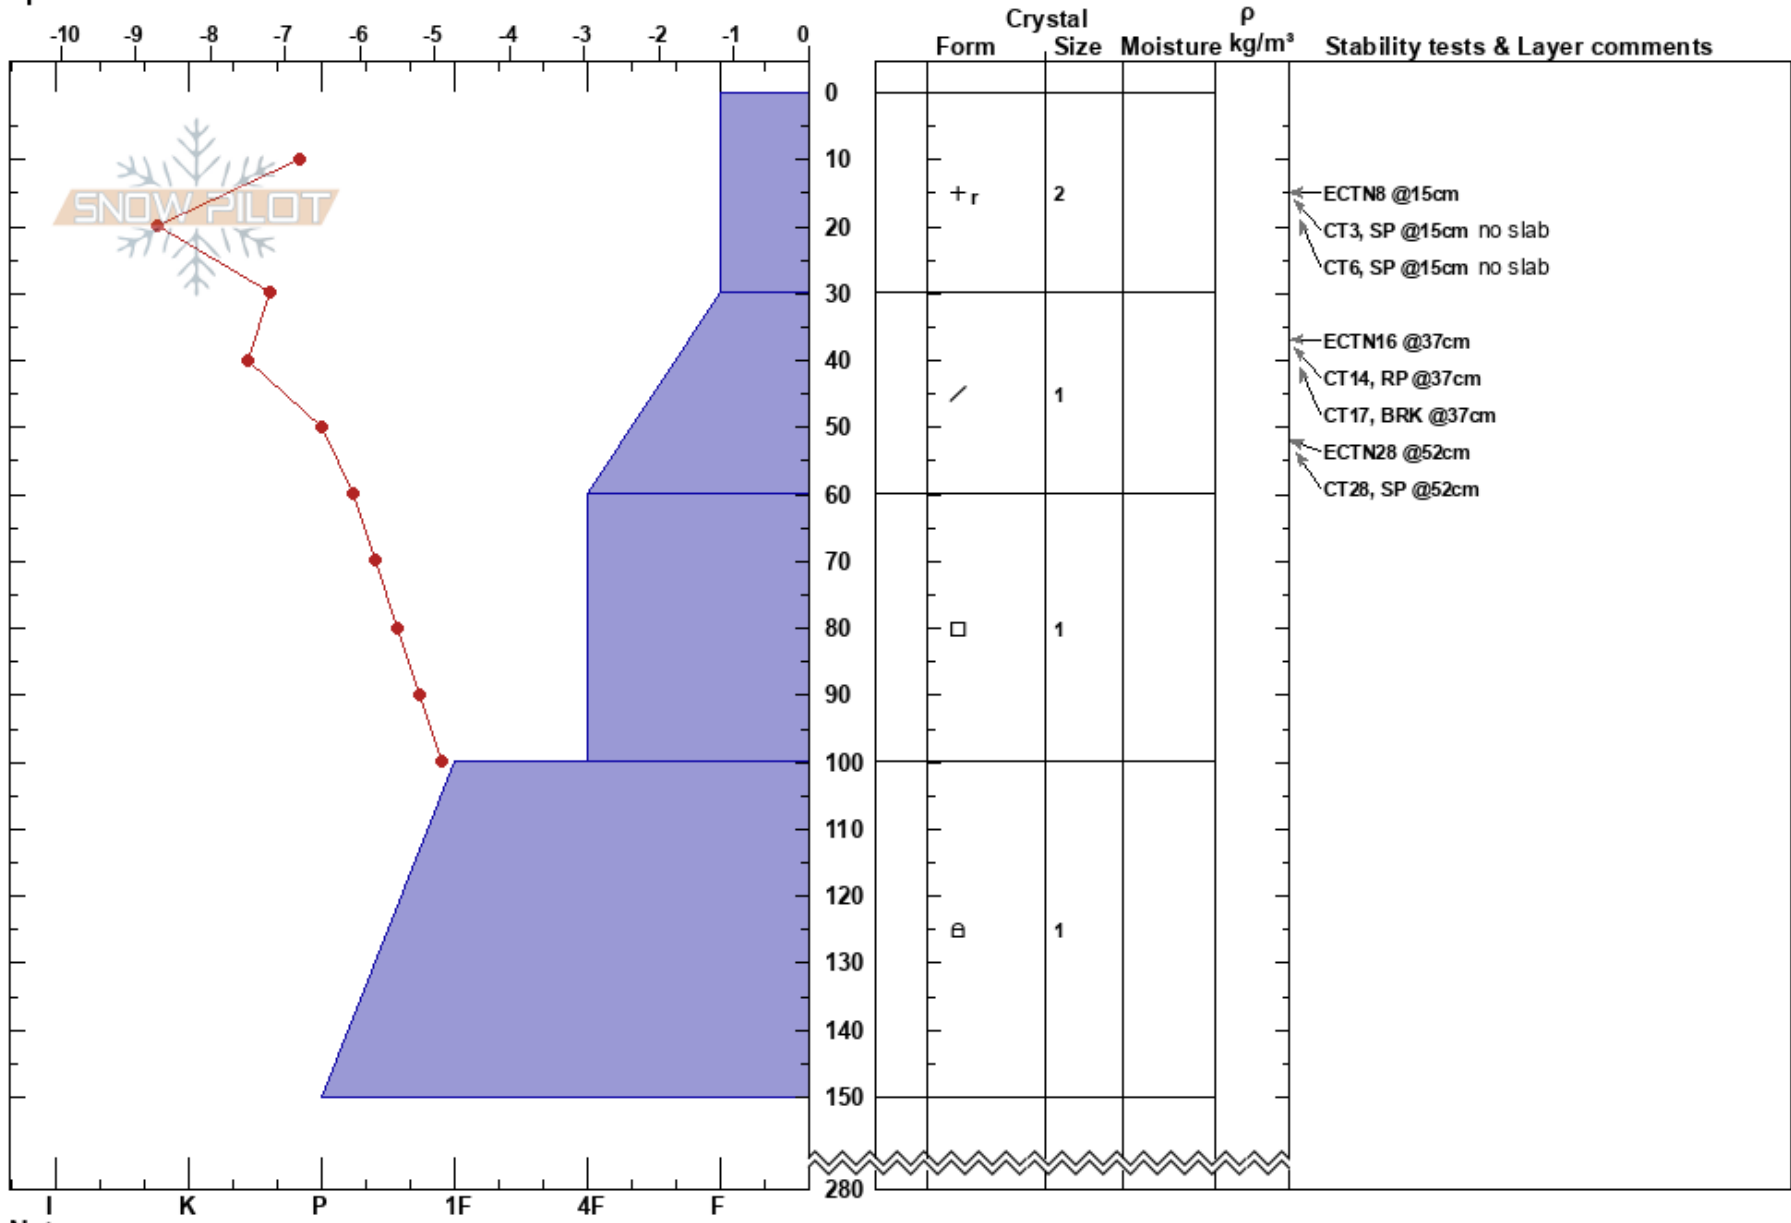

Burger NW
 Wallawas
 OR
 Elevation: 7900 ft
 Aspect: NE
 Specifics:

Sarah Jakober
 02/06/2025 - 12:00pm
 Co-ord: 45.14551N, -117.51912W
 Slope Angle:
 Wind Loading: previous

Stability:
 Air Temperature: -9.5°C
 Sky Cover: X
 Precipitation: S-1
 Wind: NE Light Breeze