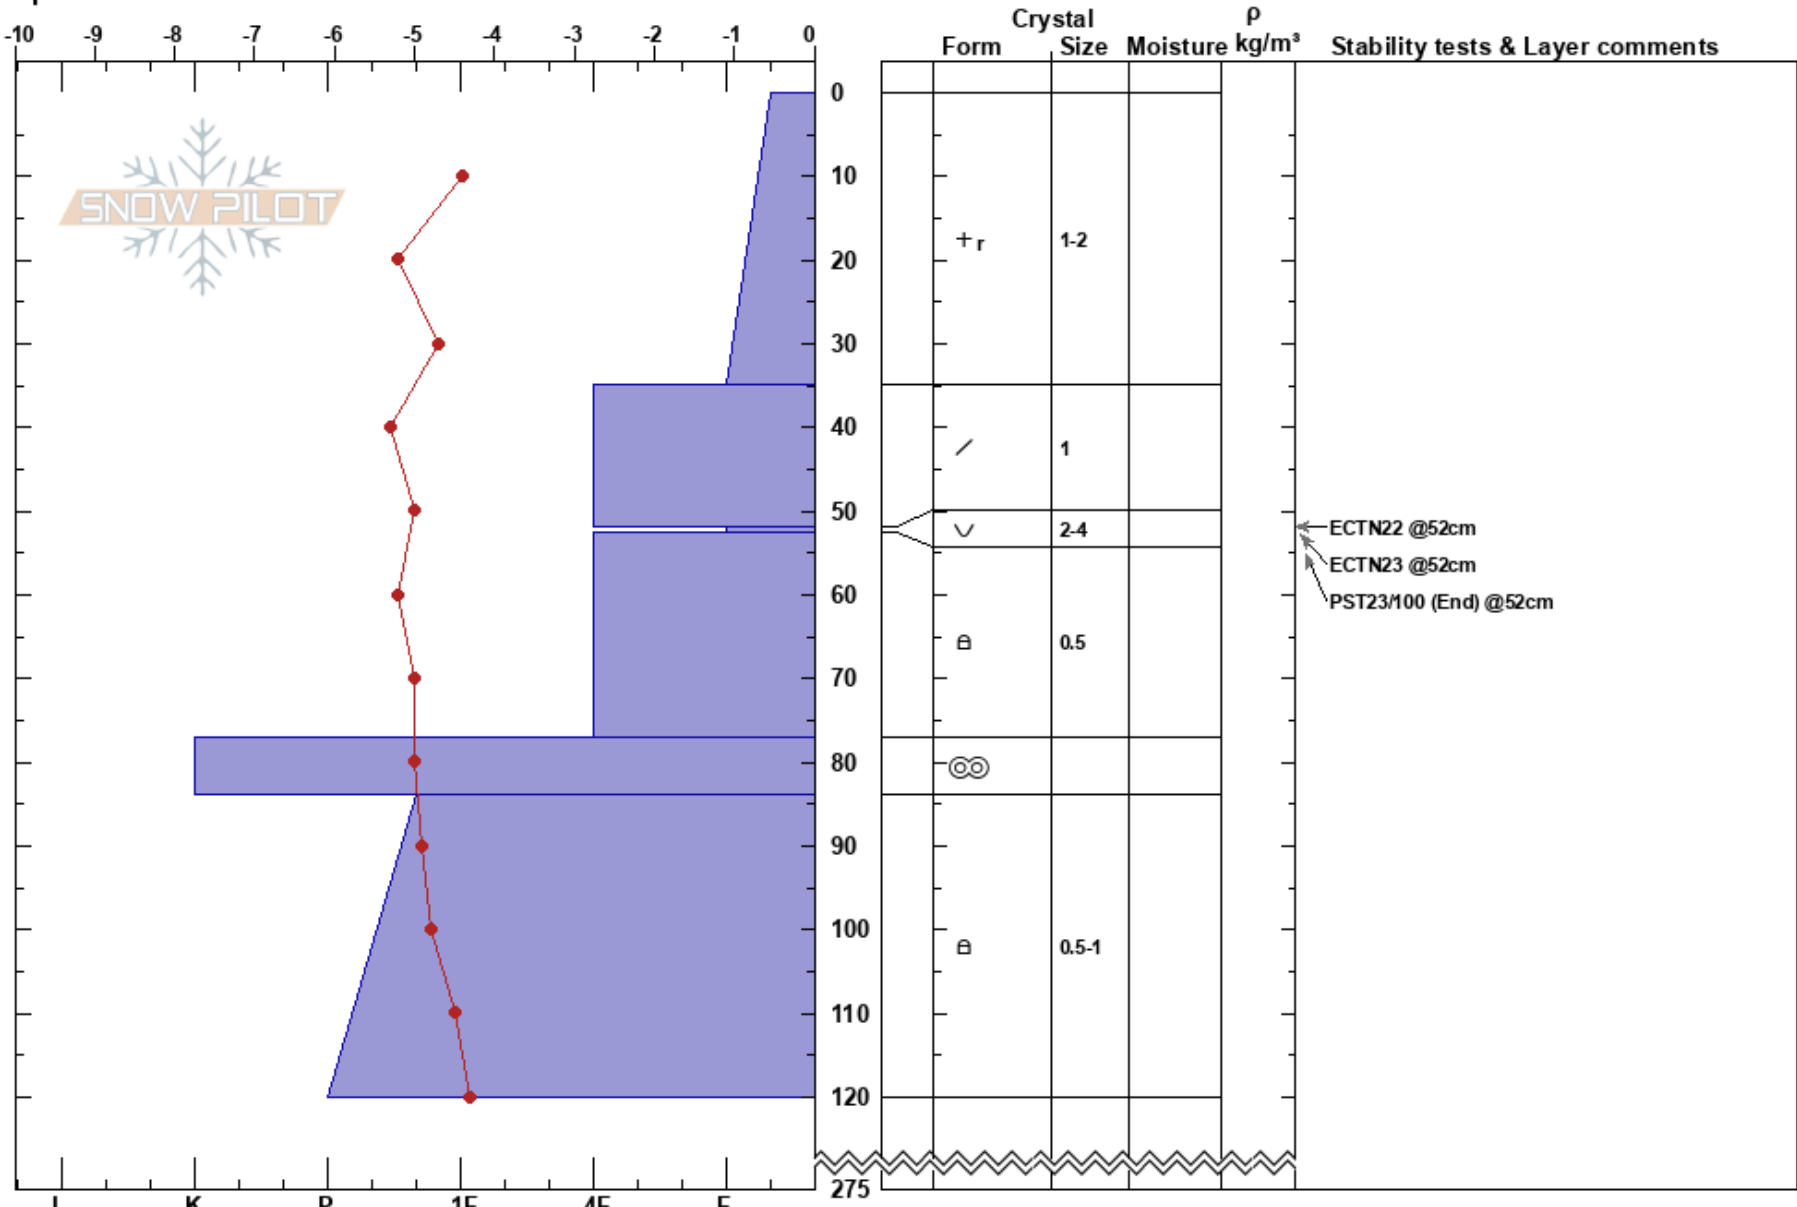

West Eagle 2  
 Wallowas  
 OR  
 Elevation: 5400 ft  
 Aspect: W  
 Specifics:

Sarah Jakober  
 02/07/2025 - 12:00pm  
 Co-ord: 45.08525N, -117.47659W  
 Slope Angle: 5°  
 Wind Loading:

Stability:  
 Air Temperature: -4.5°C PF:80 52-52.5cm: Problematic layer  
 Sky Cover: OVC  
 Precipitation: S-1  
 Wind: NW Light Breeze