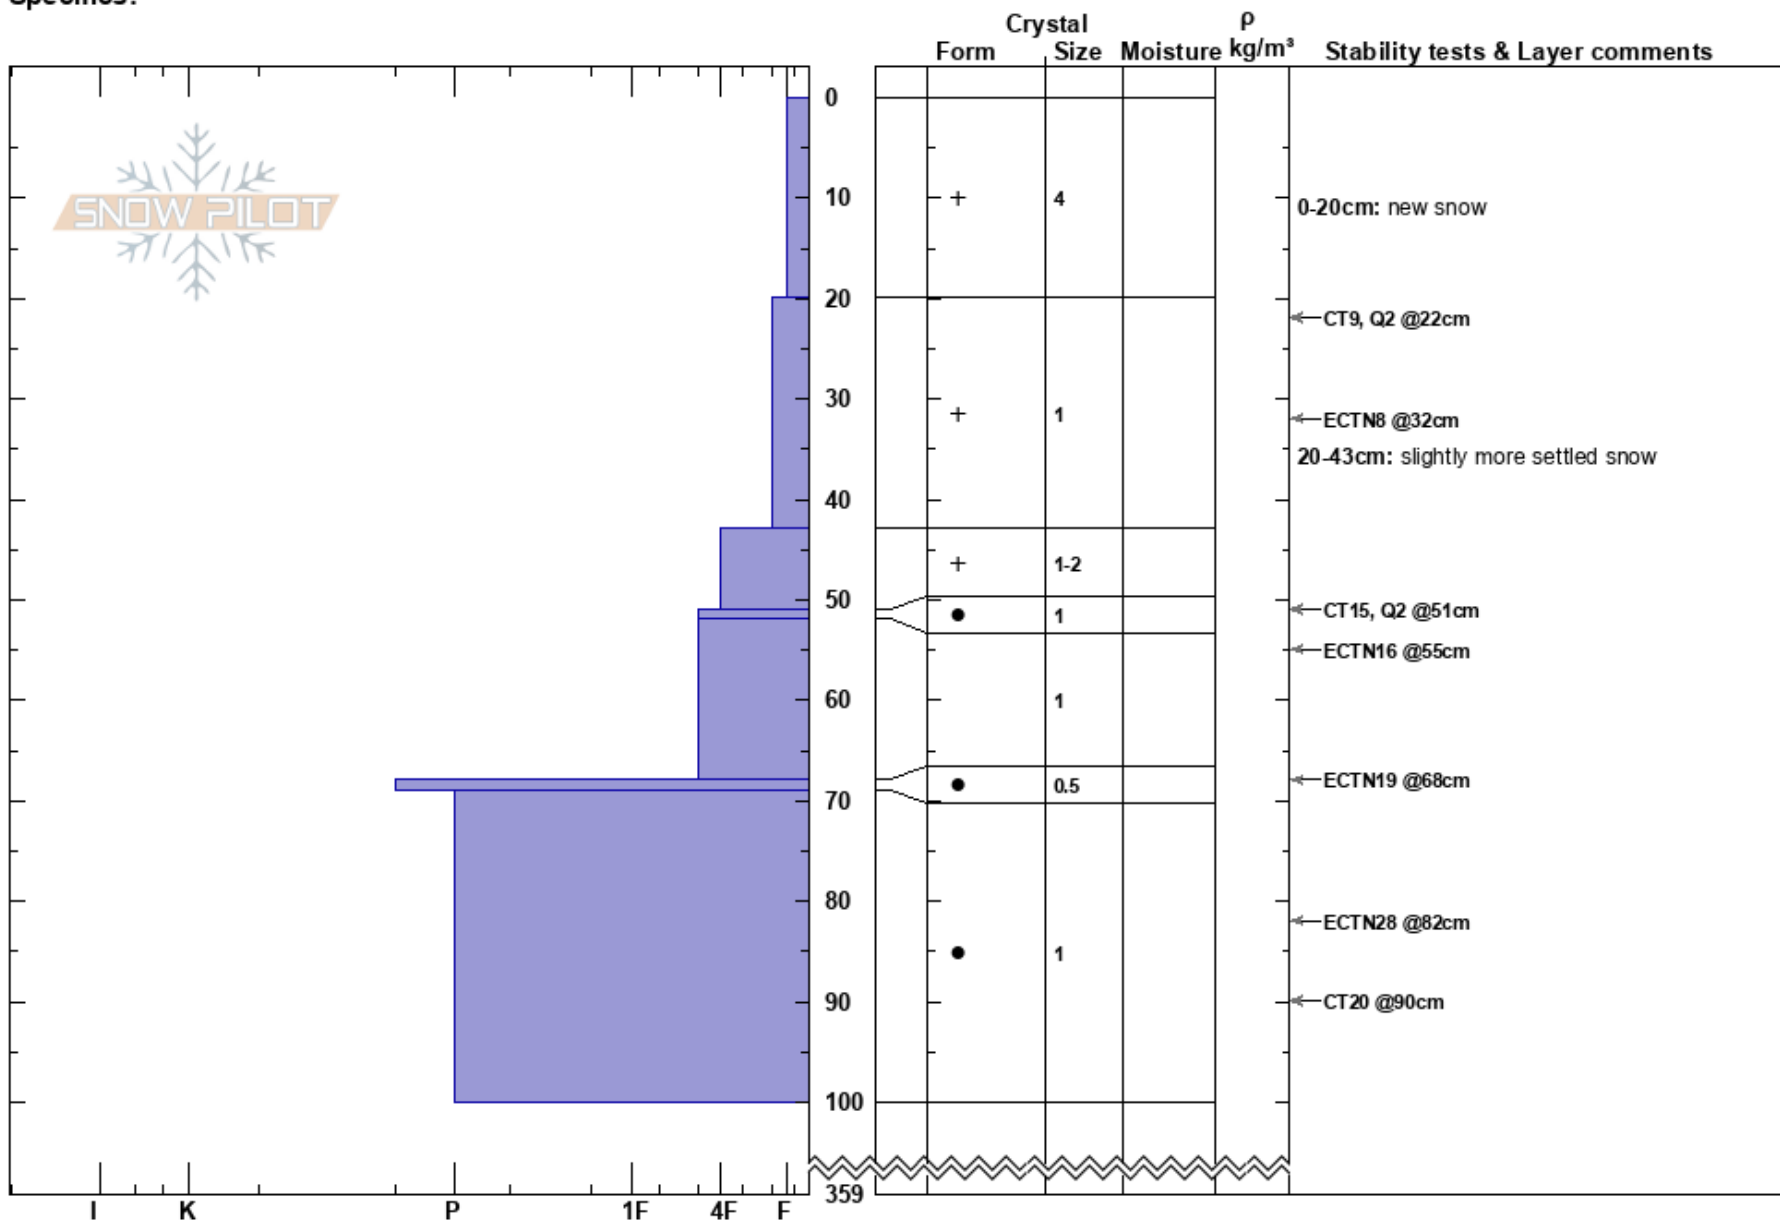

Deadhorse Creek
 Mount Rainier -Paradise
 WA
Elevation: 5404 ft
Aspect: 291°
Specifics:

Remo Cocco
 02/07/2025 - 1:33pm
Co-ord: 46.78669N, -121.74255W
Slope Angle: 7°
Wind Loading: no

Stability: Good
Air Temperature: 8°C
Sky Cover: OVC
Precipitation: S-1
Wind: W Light Breeze

HS:359
PF:10
PS:20
Layer Notes:
 0-20cm: new snow
 20-43cm: slightly more settled snow
 20-43cm: Problematic layer

Notes: Did not observe any wind moving snow whatsoever.