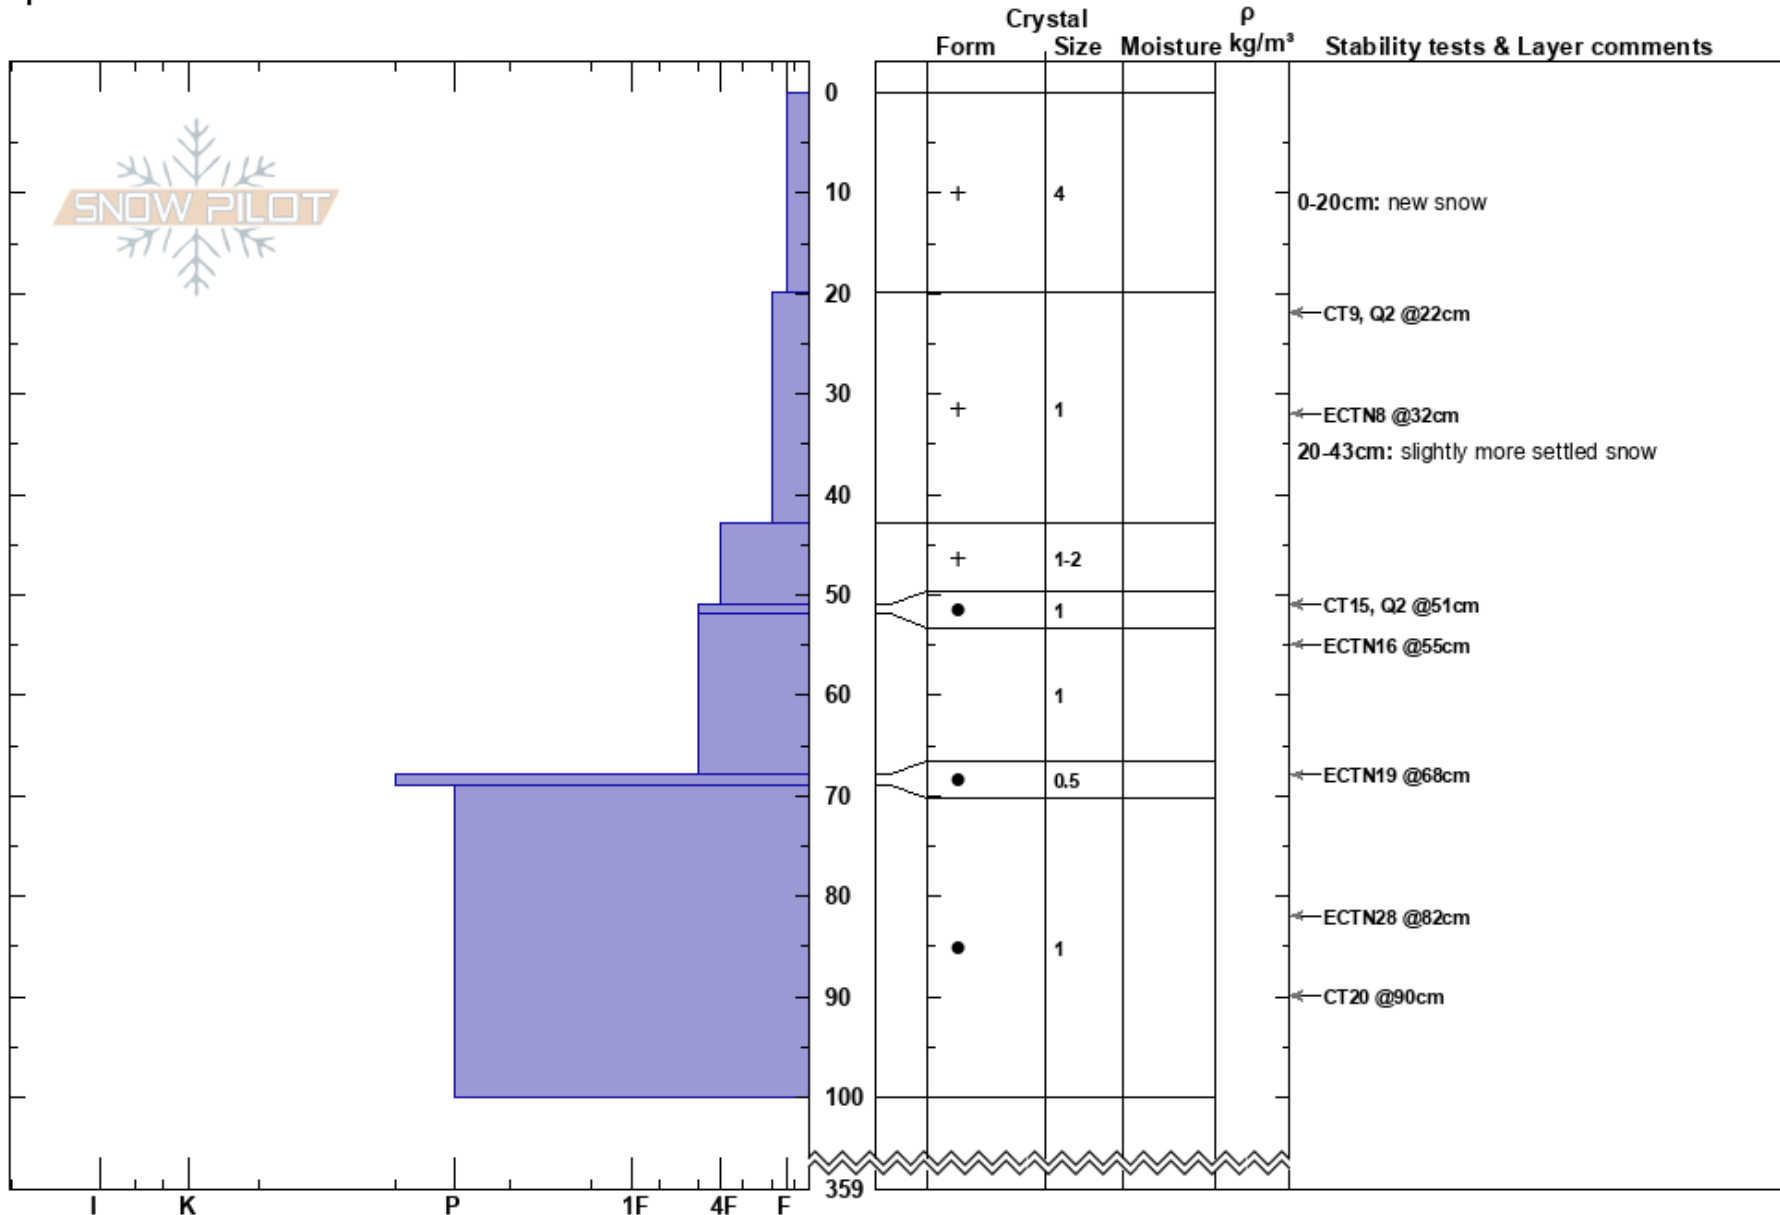

Deadhorse Creek
 Mount Rainier -Paradise
 WA
Elevation: 5404 ft
Aspect: 291°
Specifics:

Remo Cocco
 02/07/2025 - 1:33pm
Co-ord: 46.78669N, -121.74255W
Slope Angle: 7°
Wind Loading: no

Stability: Good
Air Temperature: 8°C
Sky Cover: OVC
Precipitation: S-1
Wind: W Light Breeze

HS: 359
PF: 10
PS: 20
Layer Notes:
 0-20cm: new snow
 20-43cm: slightly more settled snow
 20-43cm: Problematic layer

Notes: Did not observe any wind moving snow whatsoever.