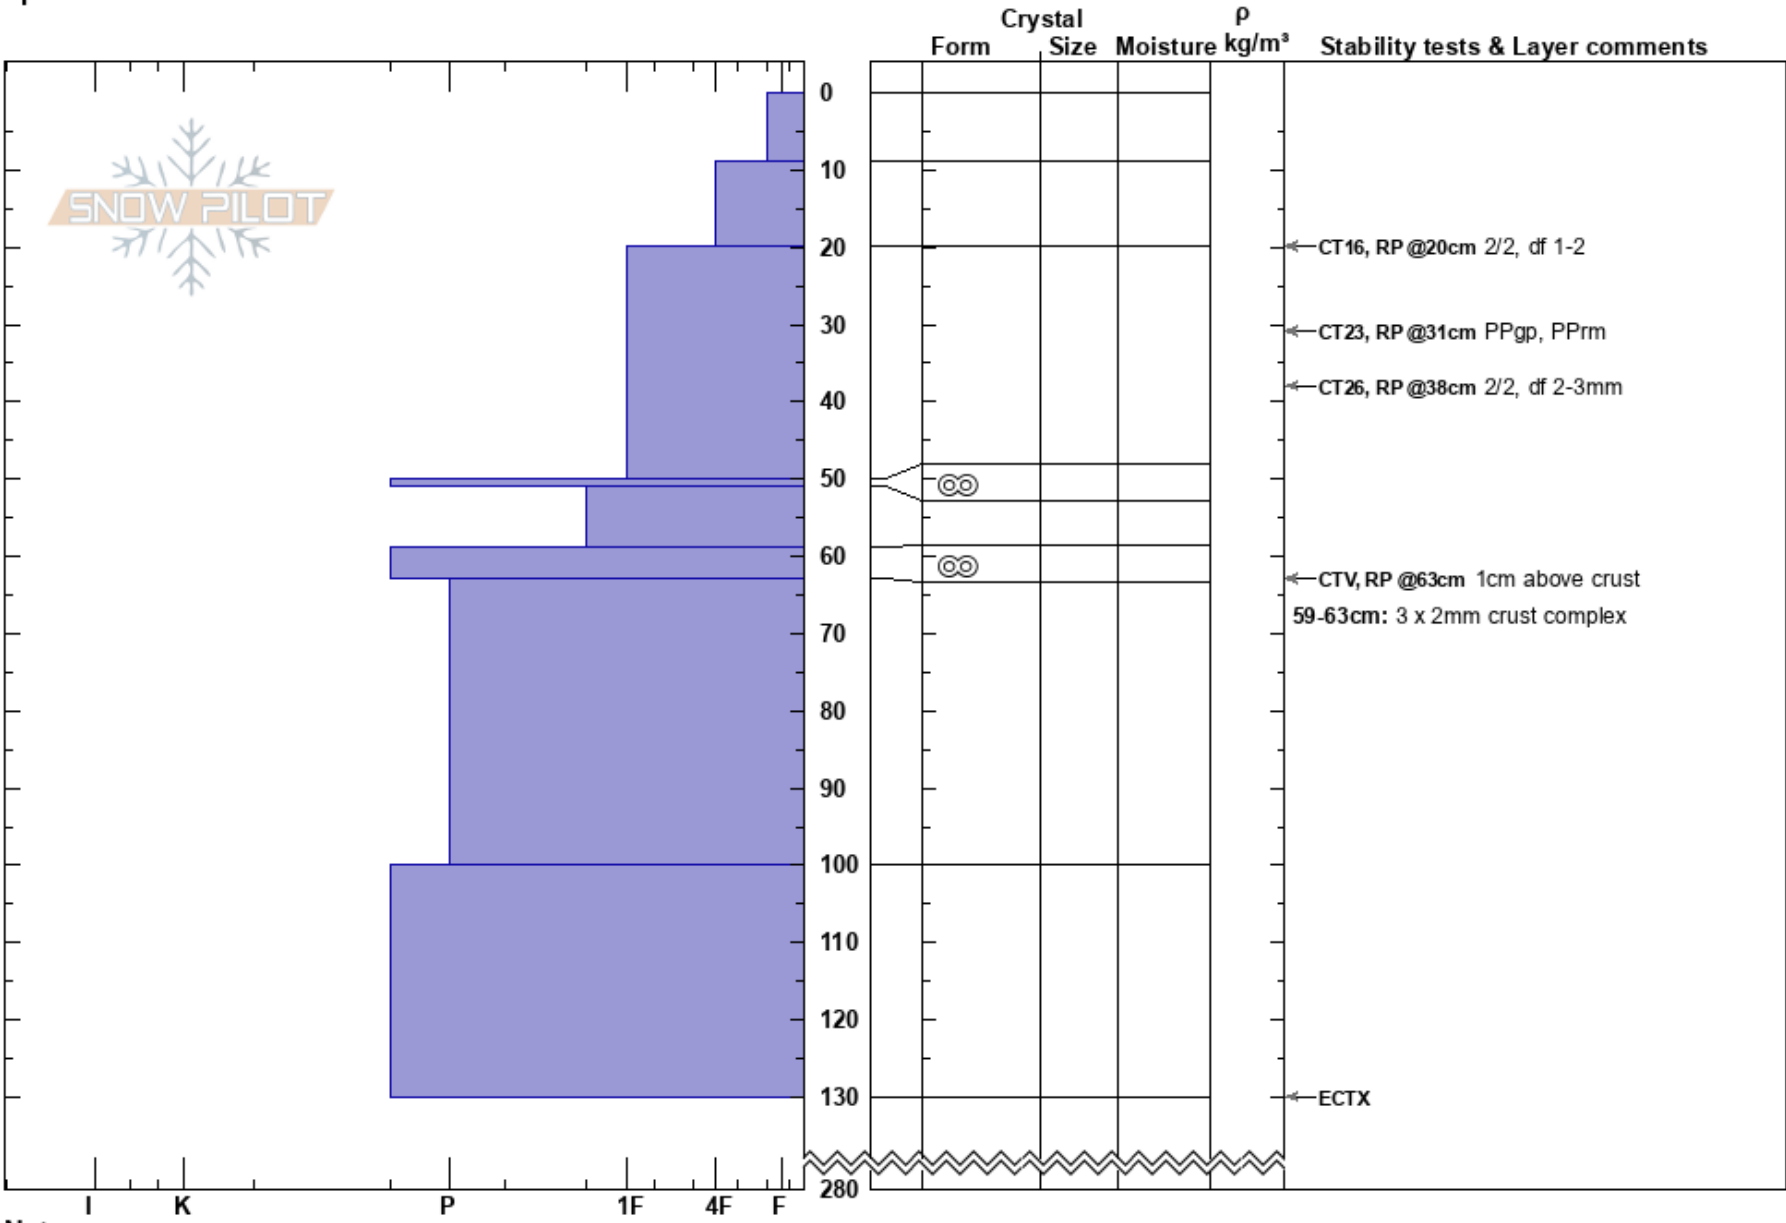

Alpha Female  
 Monashee  
 BC  
 Elevation: 2257 m  
 Aspect: S  
 Specifics:

Monashee Powder  
 07/02/2025 - 09:30  
 Co-ord:  
 Slope Angle: 30°  
 Wind Loading:

Stability:  
 Air Temperature: -14°C  
 Sky Cover: CLR  
 Precipitation: NO  
 Wind: Calm

HS:280  
 50-51cm: Problematic layer  
 59-63cm: 3 x 2mm crust complex

Notes: