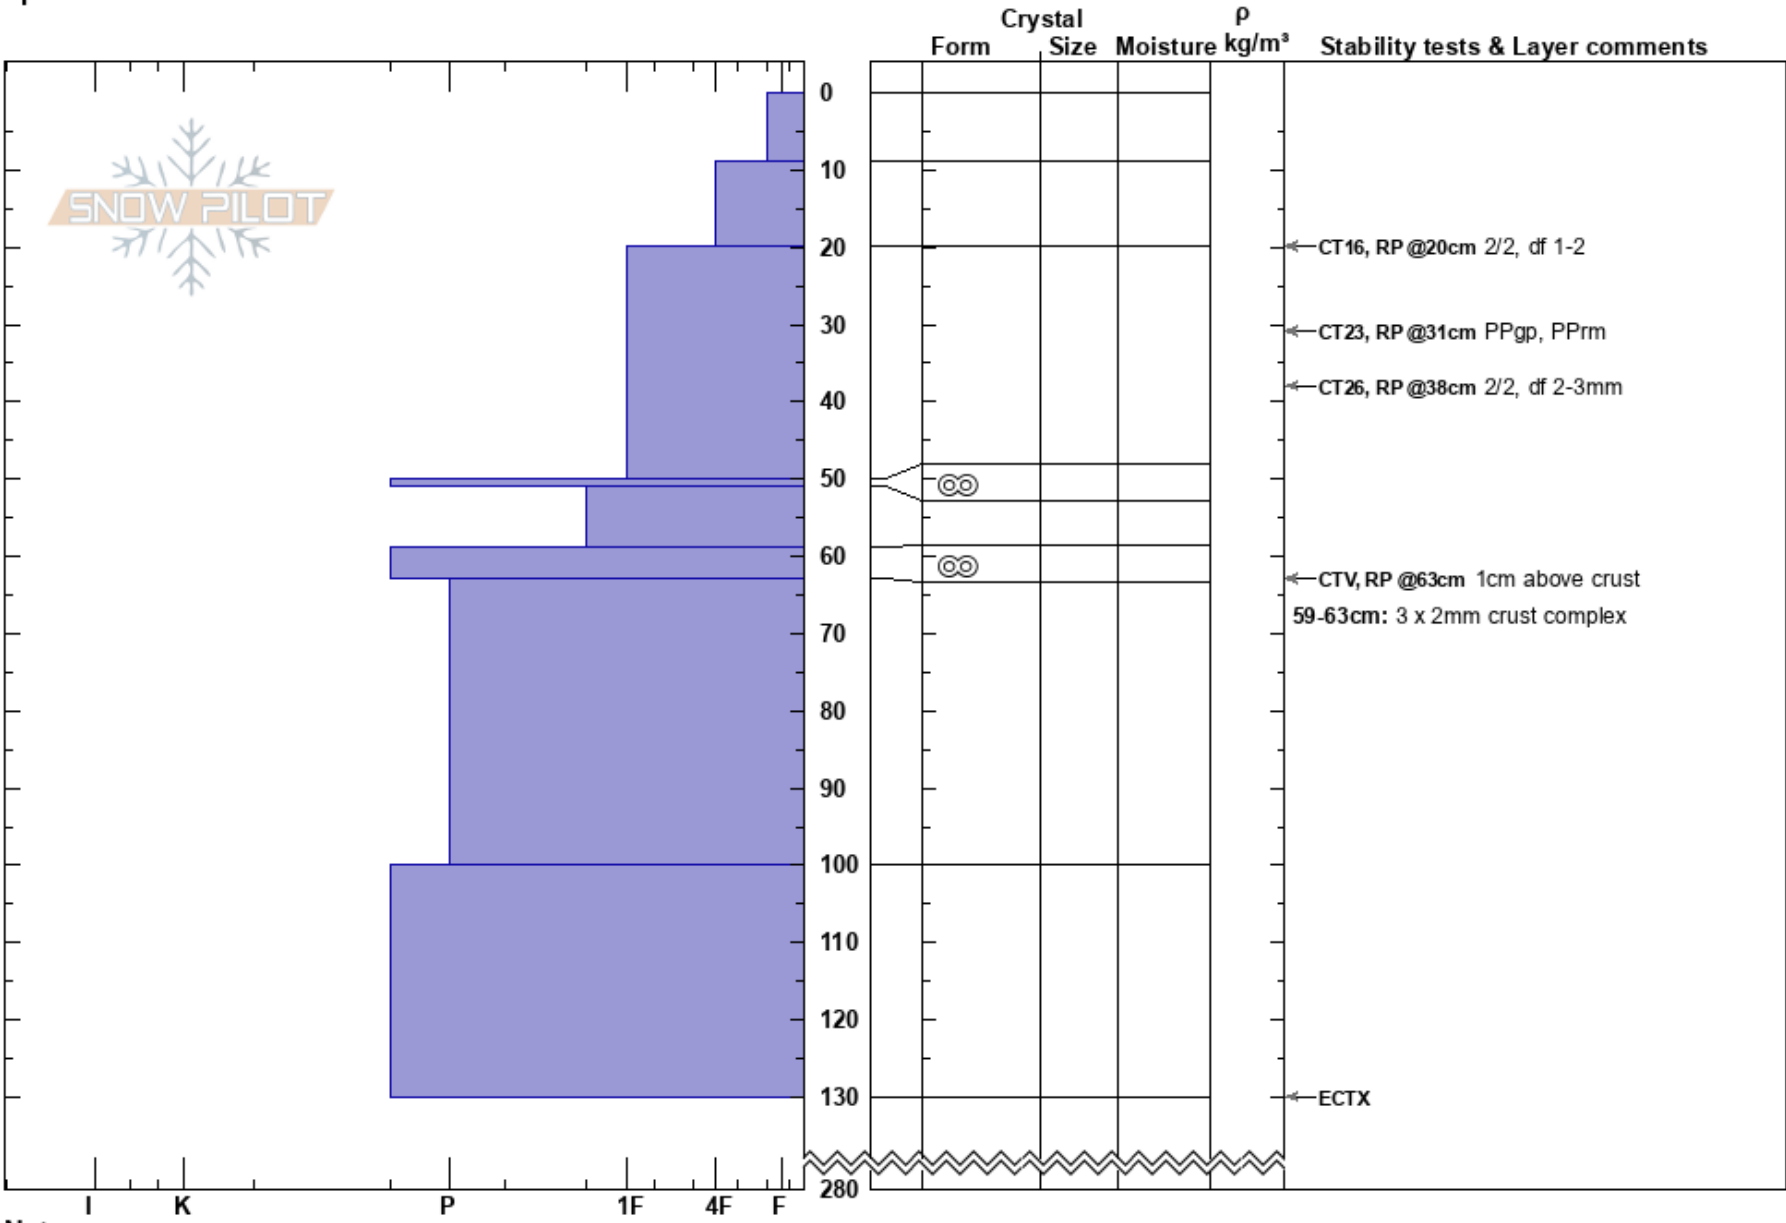

Alpha Female
 Monashee
 BC
 Elevation: 2257 m
 Aspect: S
 Specifics:

Monashee Powder
 07/02/2025 - 09:30
 Co-ord:
 Slope Angle: 30°
 Wind Loading:

Stability:
 Air Temperature: -14°C
 Sky Cover: CLR
 Precipitation: NO
 Wind: Calm

HS:280
 50-51cm: Problematic layer
 59-63cm: 3 x 2mm crust complex

Notes: