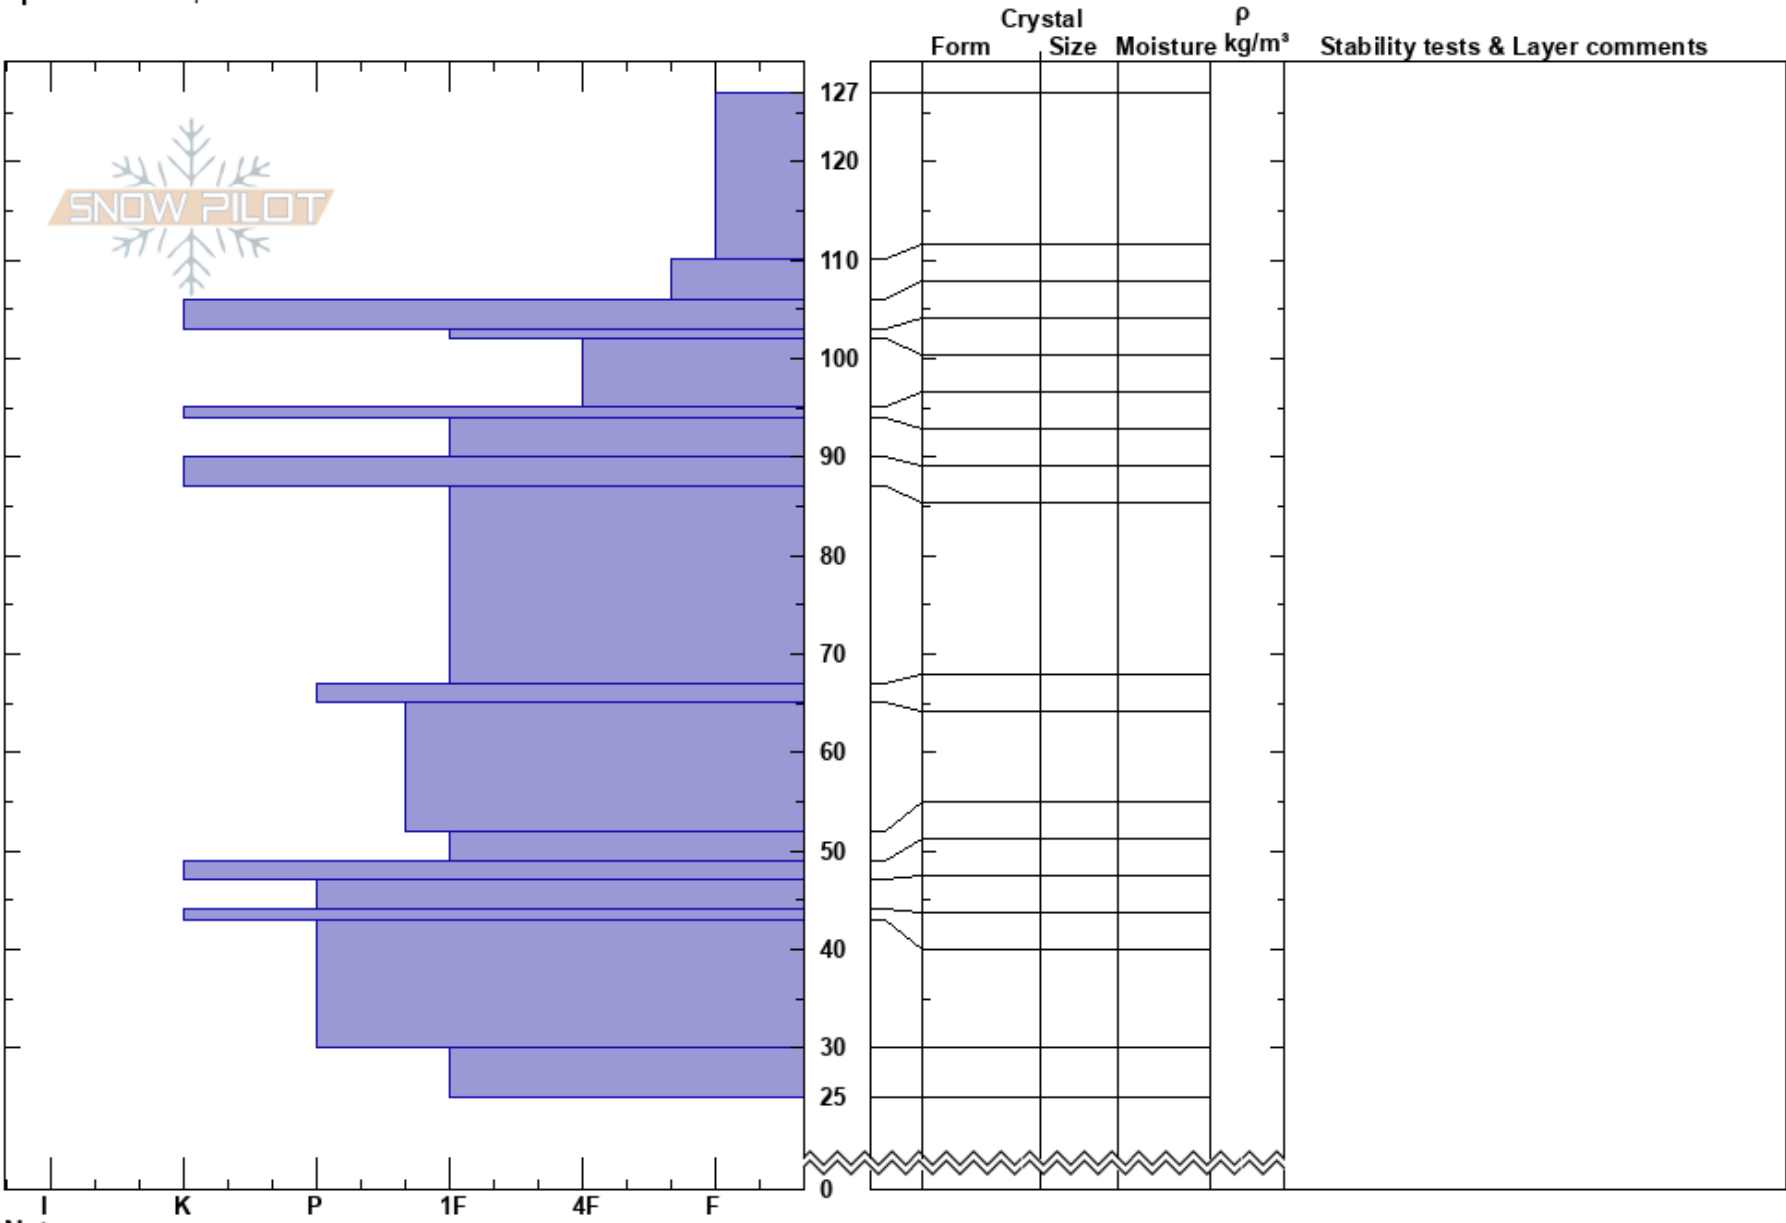

quick test at mcall
 Payette National Forest
 ID
 Elevation: 6064 m
 Aspect: SW
 Specifics: Poor pit location

Micah Johnson
 02/17/2018 - 4:32pm
 Co-ord: 45.00543N, -116.16044W
 Slope Angle:
 Wind Loading:

Stability:
 Air Temperature:
 Sky Cover: OVC
 Precipitation:
 Wind:

HS:127

Layer Notes:

Notes: