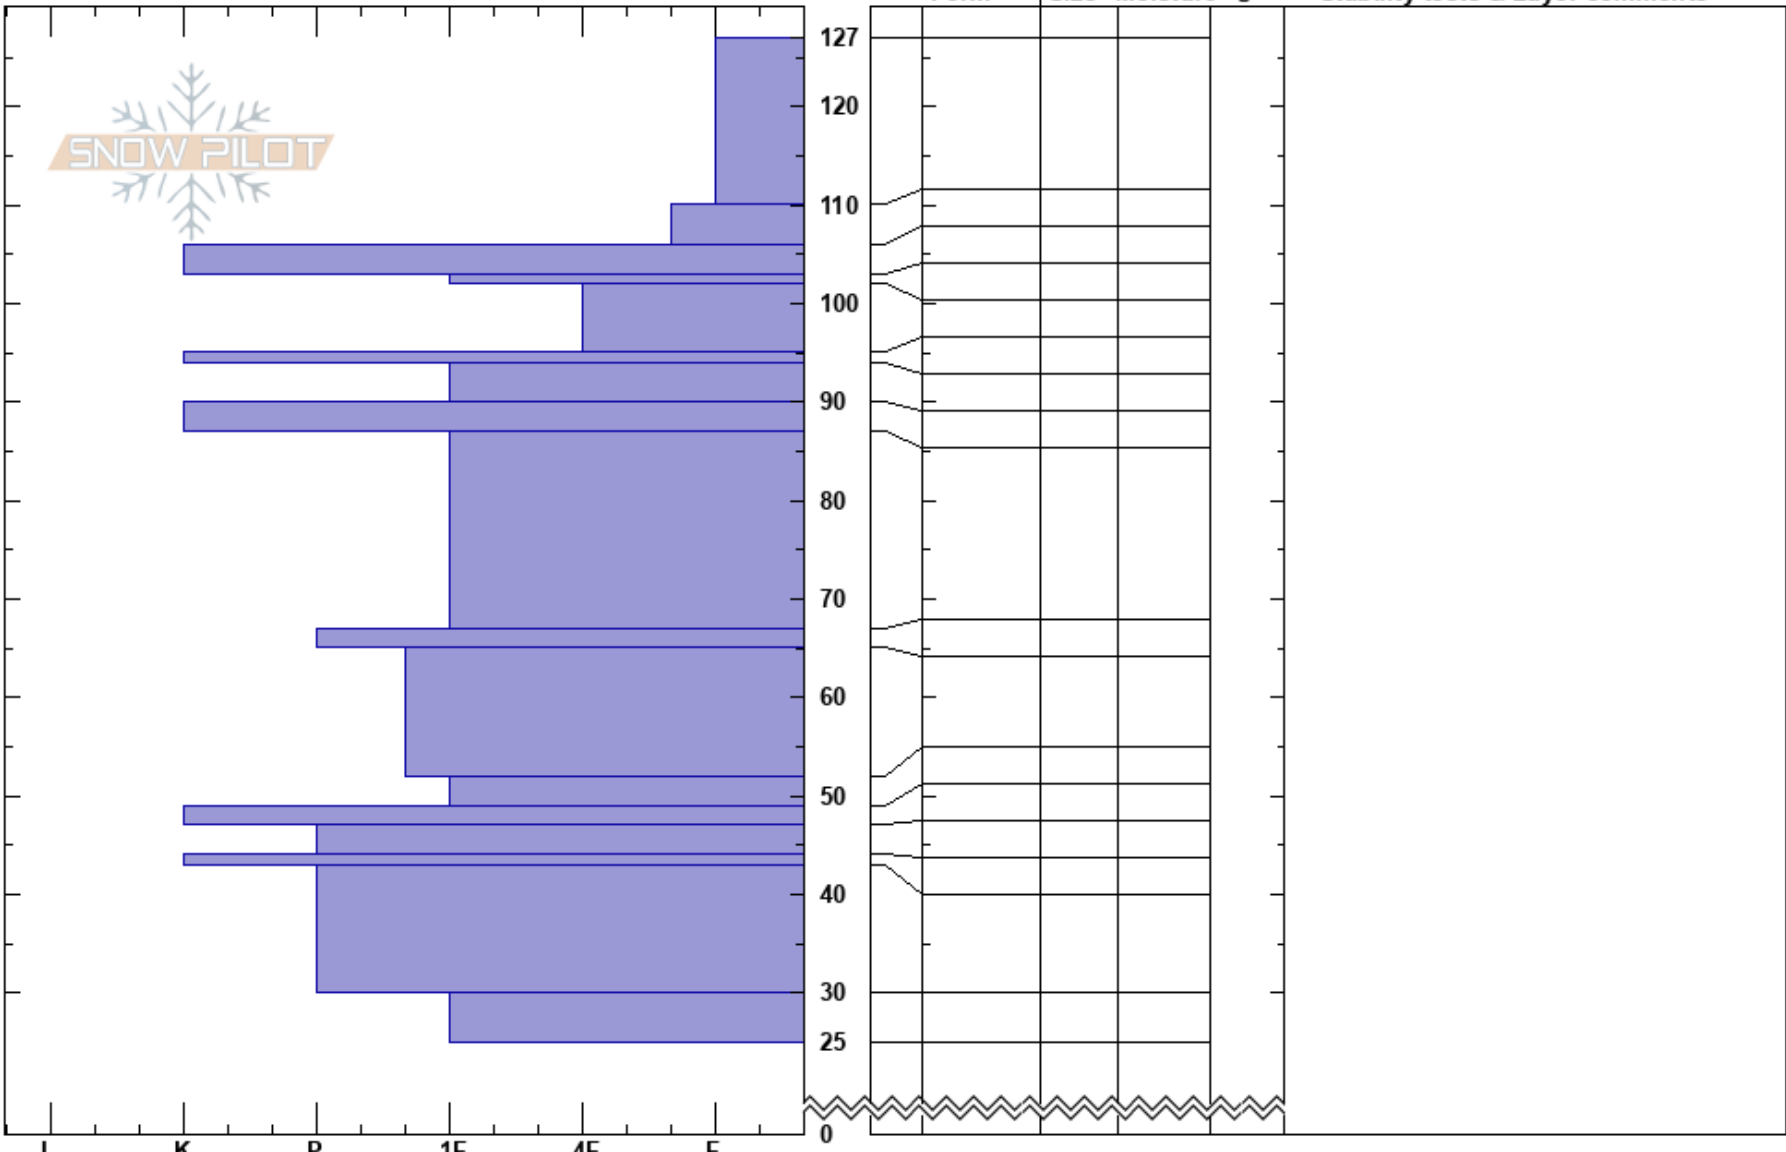

quick test at mcall
 Payette National Forest
 ID
 Elevation: 6064 m
 Aspect: SW
 Specifics: Poor pit location

Micah Johnson
 02/17/2018 - 4:32pm
 Co-ord: 45.00543N, -116.16044W
 Slope Angle:
 Wind Loading:

Stability:
 Air Temperature:
 Sky Cover: OVC
 Precipitation:
 Wind:

HS:127

Layer Notes:

Notes: