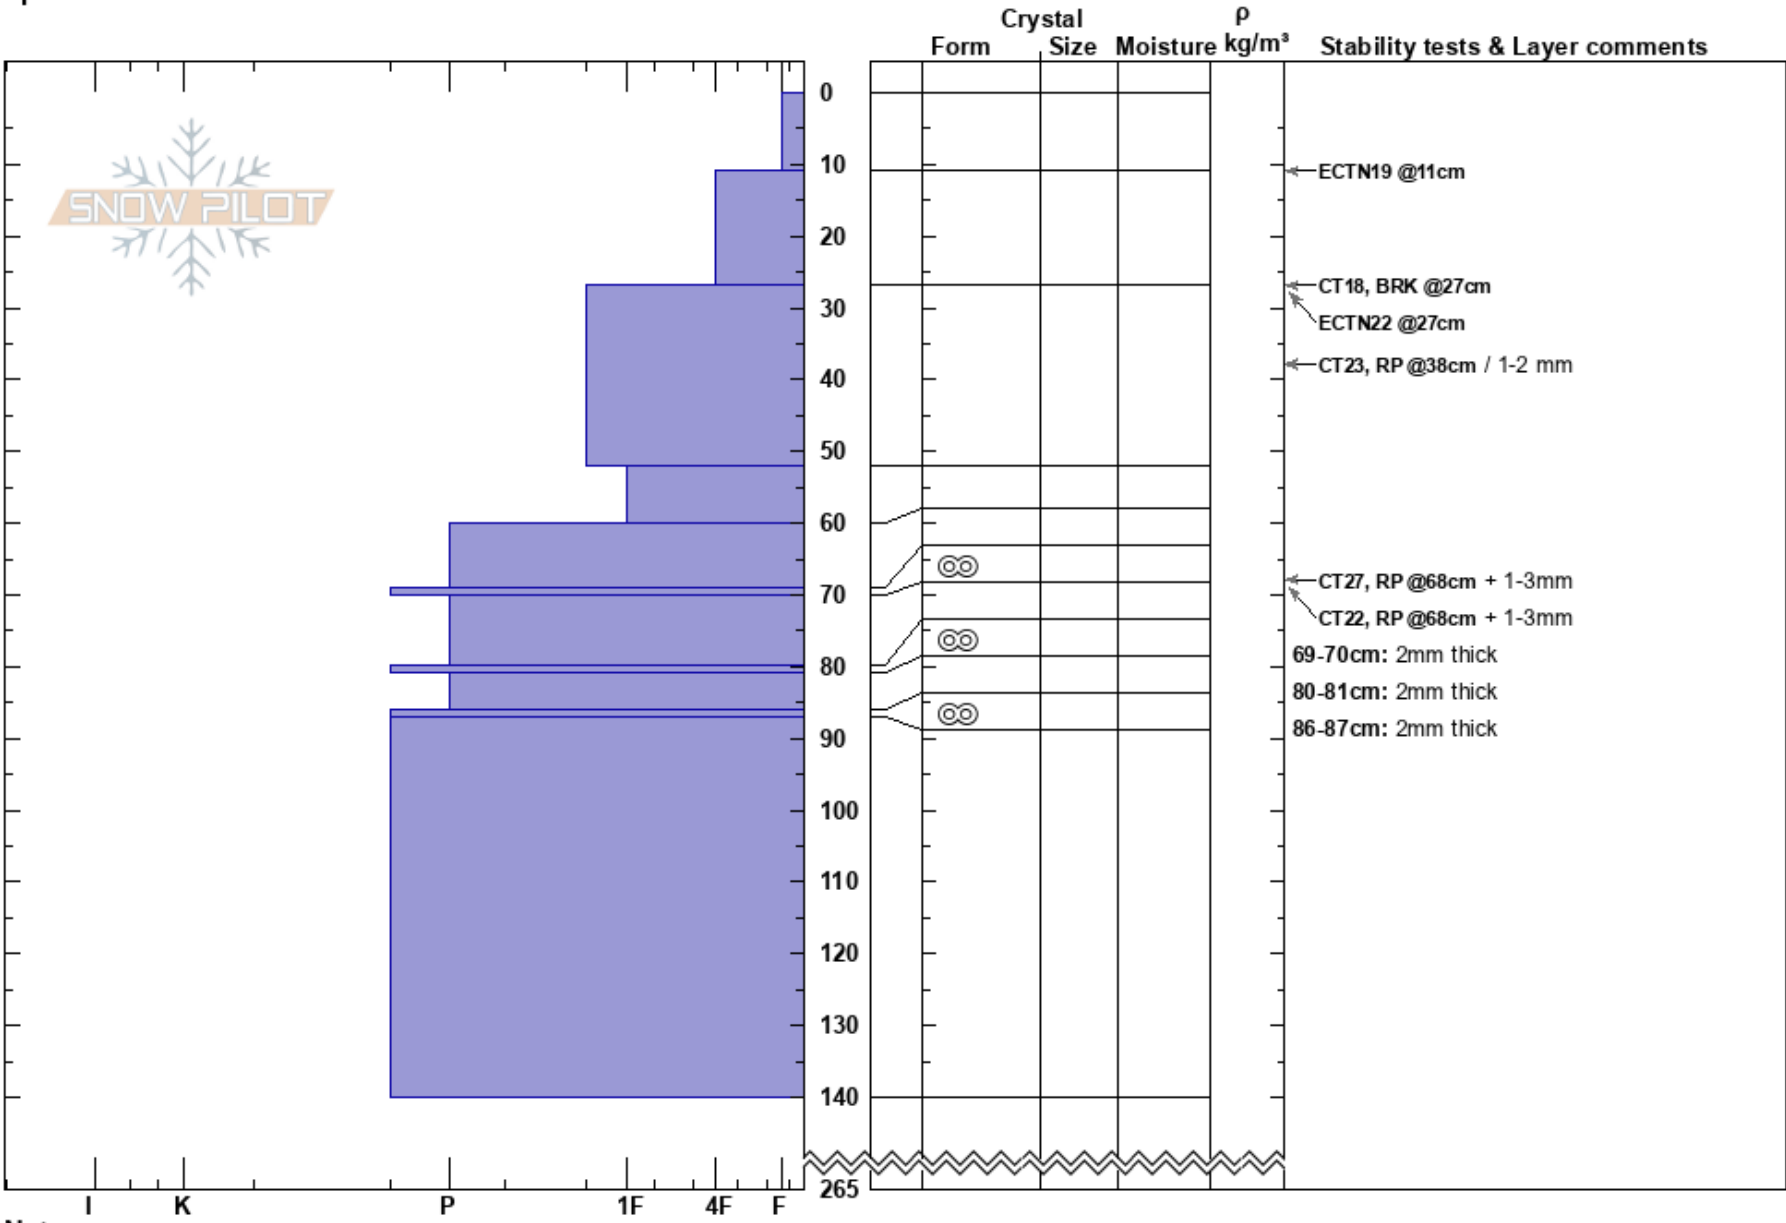

Old Glory  
 Monashee  
 BC  
 Elevation: 2000 m  
 Aspect: E  
 Specifics:

Monashee Powder  
 07/02/2025 - 12:00  
 Co-ord:  
 Slope Angle: 28°  
 Wind Loading:

Stability: **HS:265**  
 Air Temperature: -7°C  
 Sky Cover: CLR  
 Precipitation: NO  
 Wind: Calm

Layer Notes:  
 27-52cm: Problematic layer  
 69-70cm: 2mm thick  
 80-81cm: 2mm thick  
 86-87cm: 2mm thick

Notes: