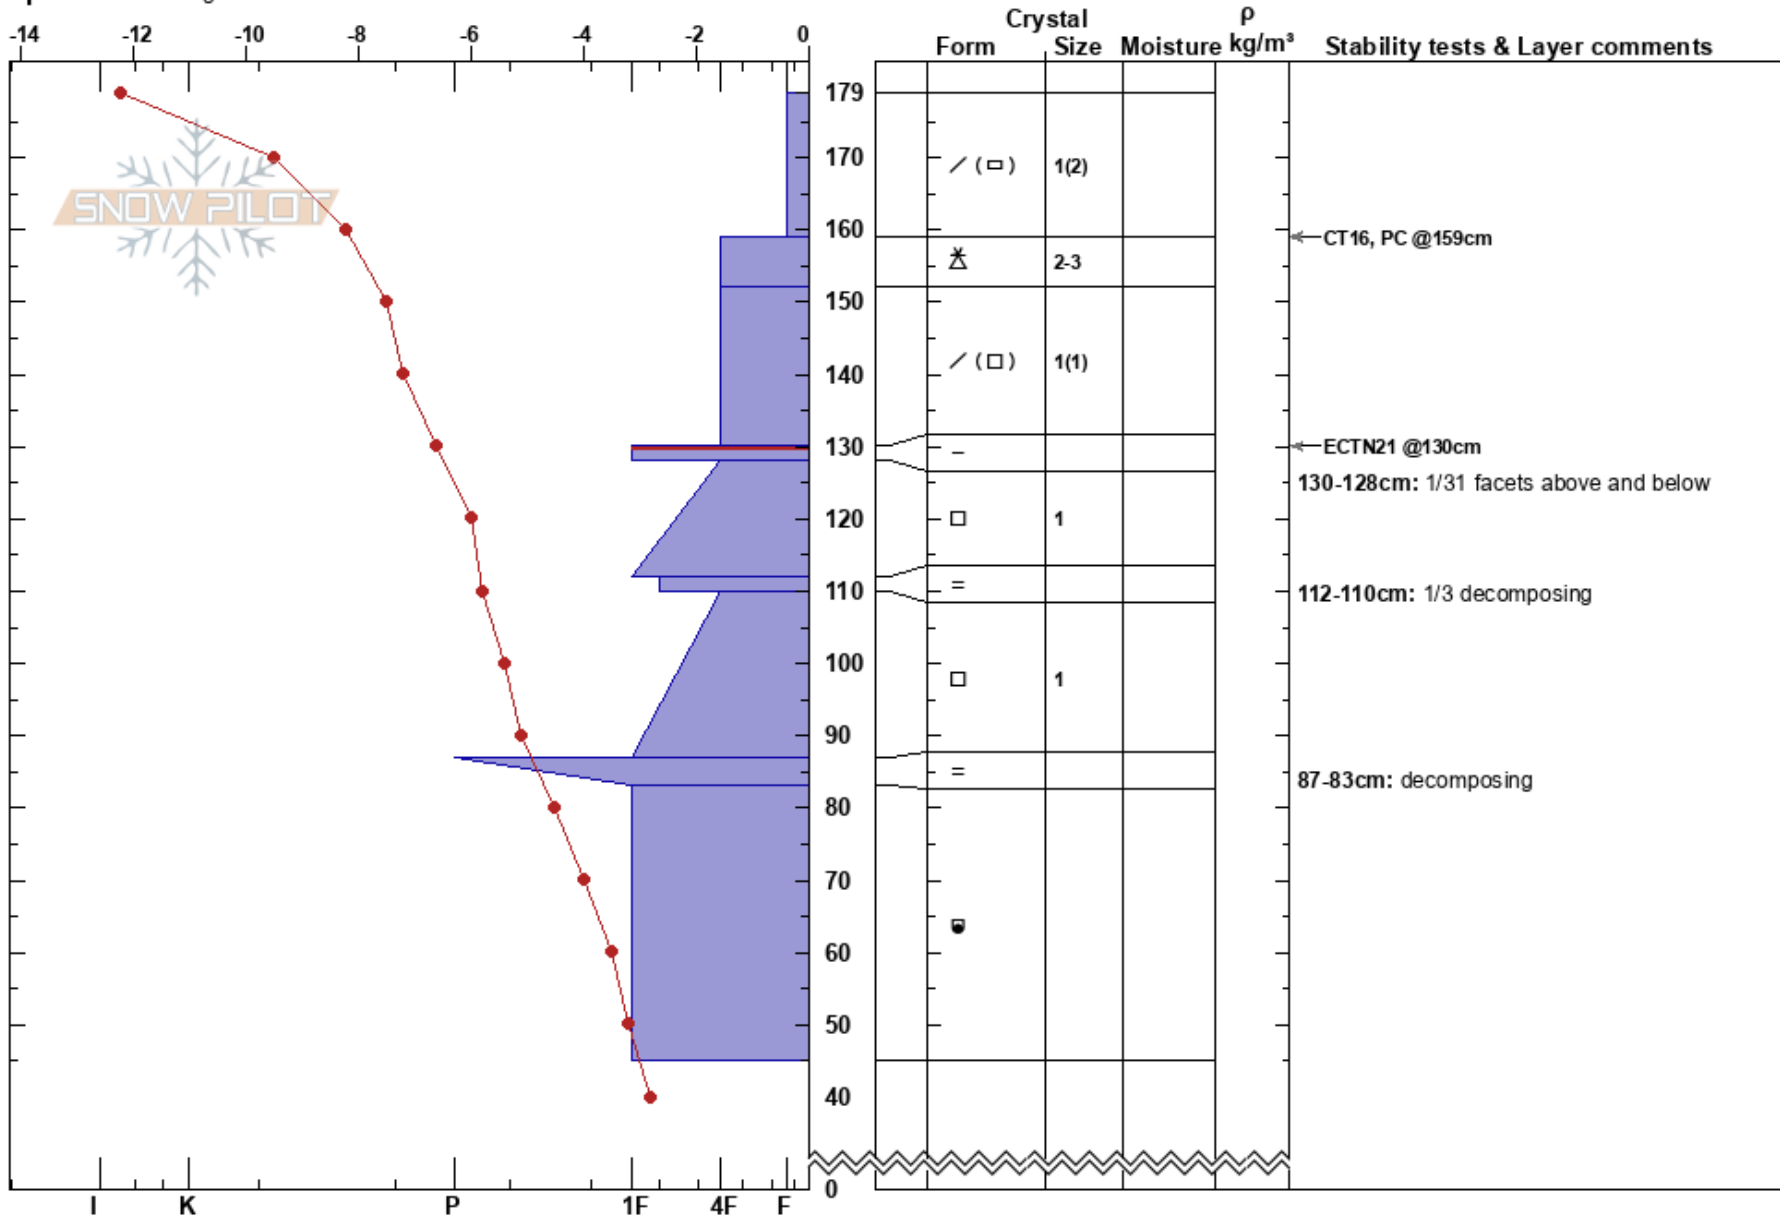

Upper Solitude
 Silver Valley Area
 ID
 Elevation: 5980 ft
 Aspect: N

izzy davis
 02/07/2025 - 9:30am
 Co-ord: 47.49096N, -116.14012W
 Slope Angle: 34°
 Wind Loading: previous

Stability:
 Air Temperature: -12.5°C
 Sky Cover: OVC
 Precipitation: NO
 Wind: NE Light Breeze

HS:179
 Layer Notes:
 130-128cm: 1/31 facets above and below
 130-128cm: Problematic layer
 112-110cm: 1/3 decomposing
 87-83cm: decomposing

Specifics: Pit dug in a Ski Area

Notes: