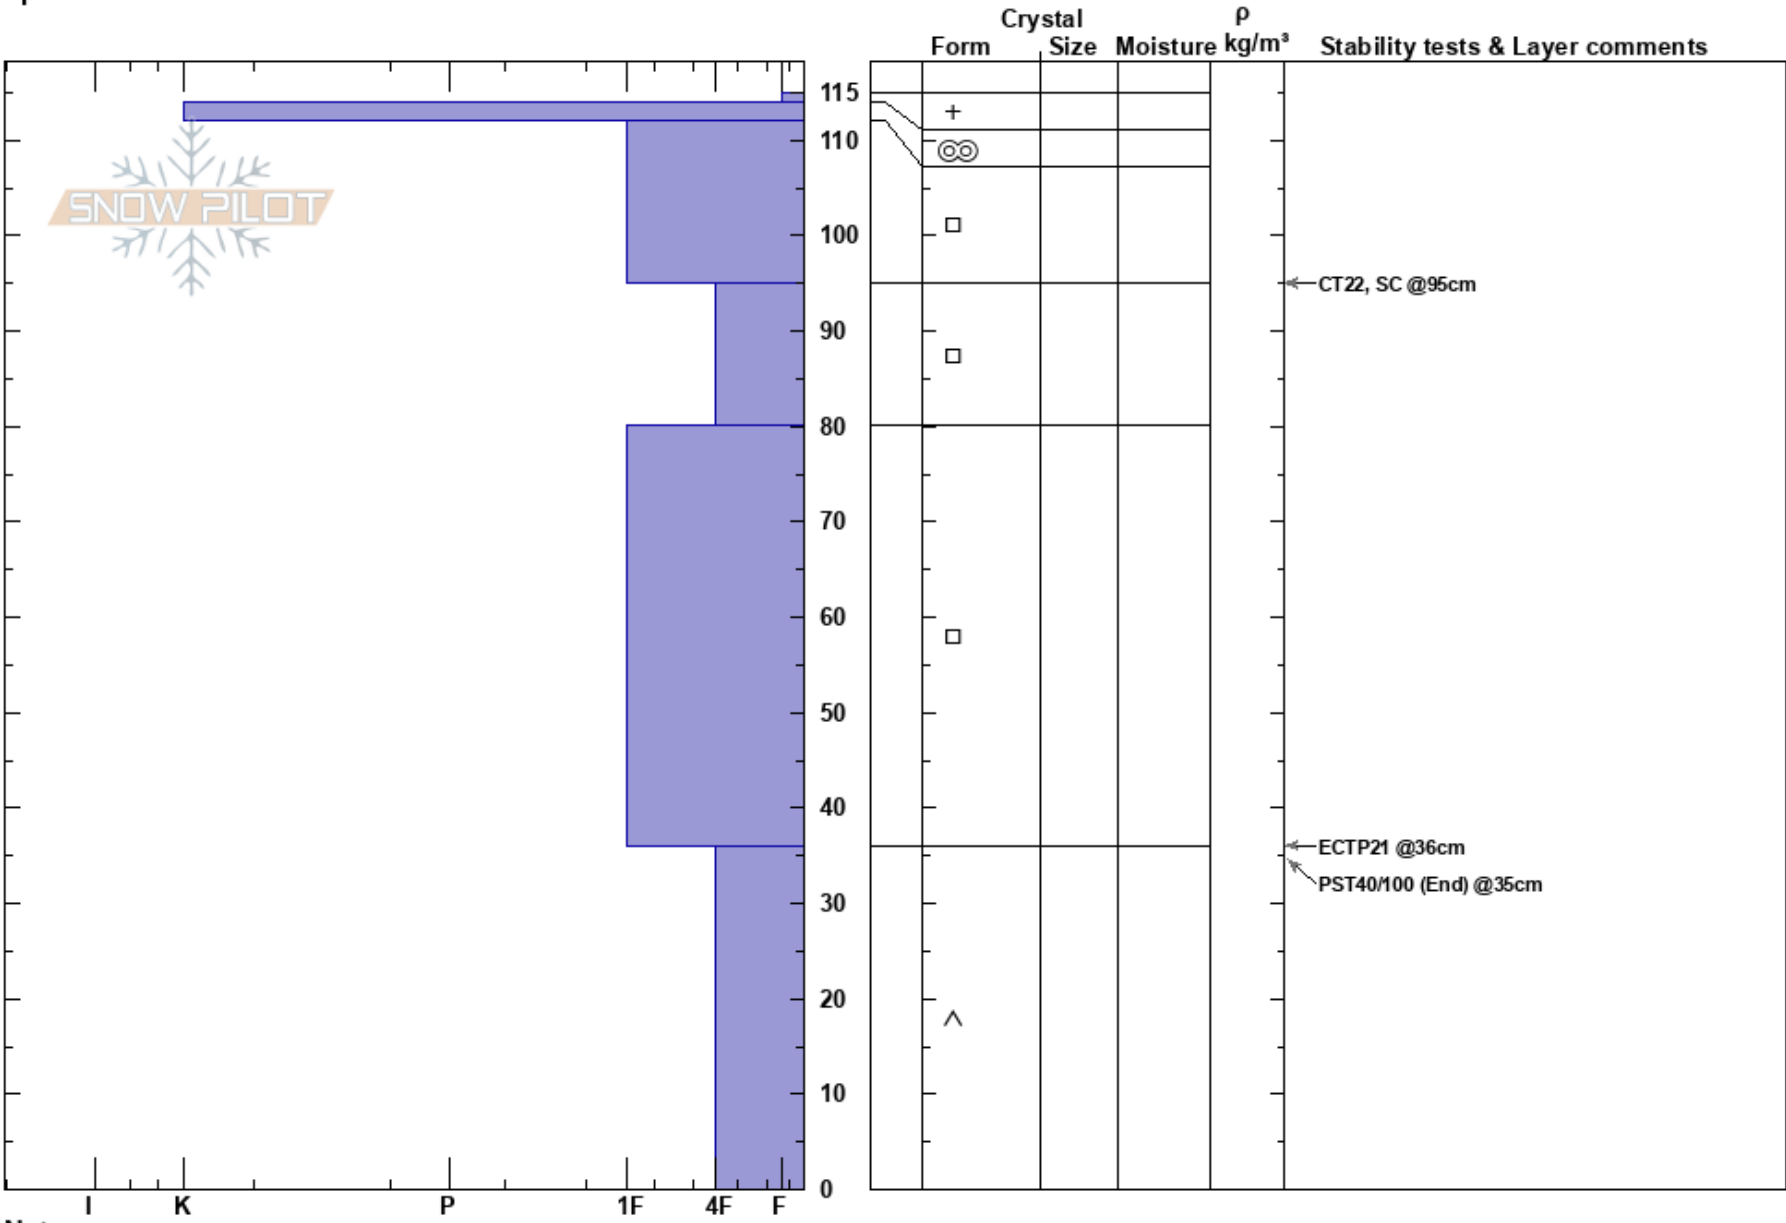

Francis SE  
 Tenmile Range  
 CO  
 Elevation: 11600 ft  
 Aspect: SE  
 Specifics:

Ian Fowler  
 02/07/2025 - 10:00am  
 Co-ord: 13S 407105W 4366266N  
 Slope Angle:  
 Wind Loading:

Stability:  
 Air Temperature:  
 Sky Cover:  
 Precipitation:  
 Wind:

HS:115

Layer Notes:

Notes: