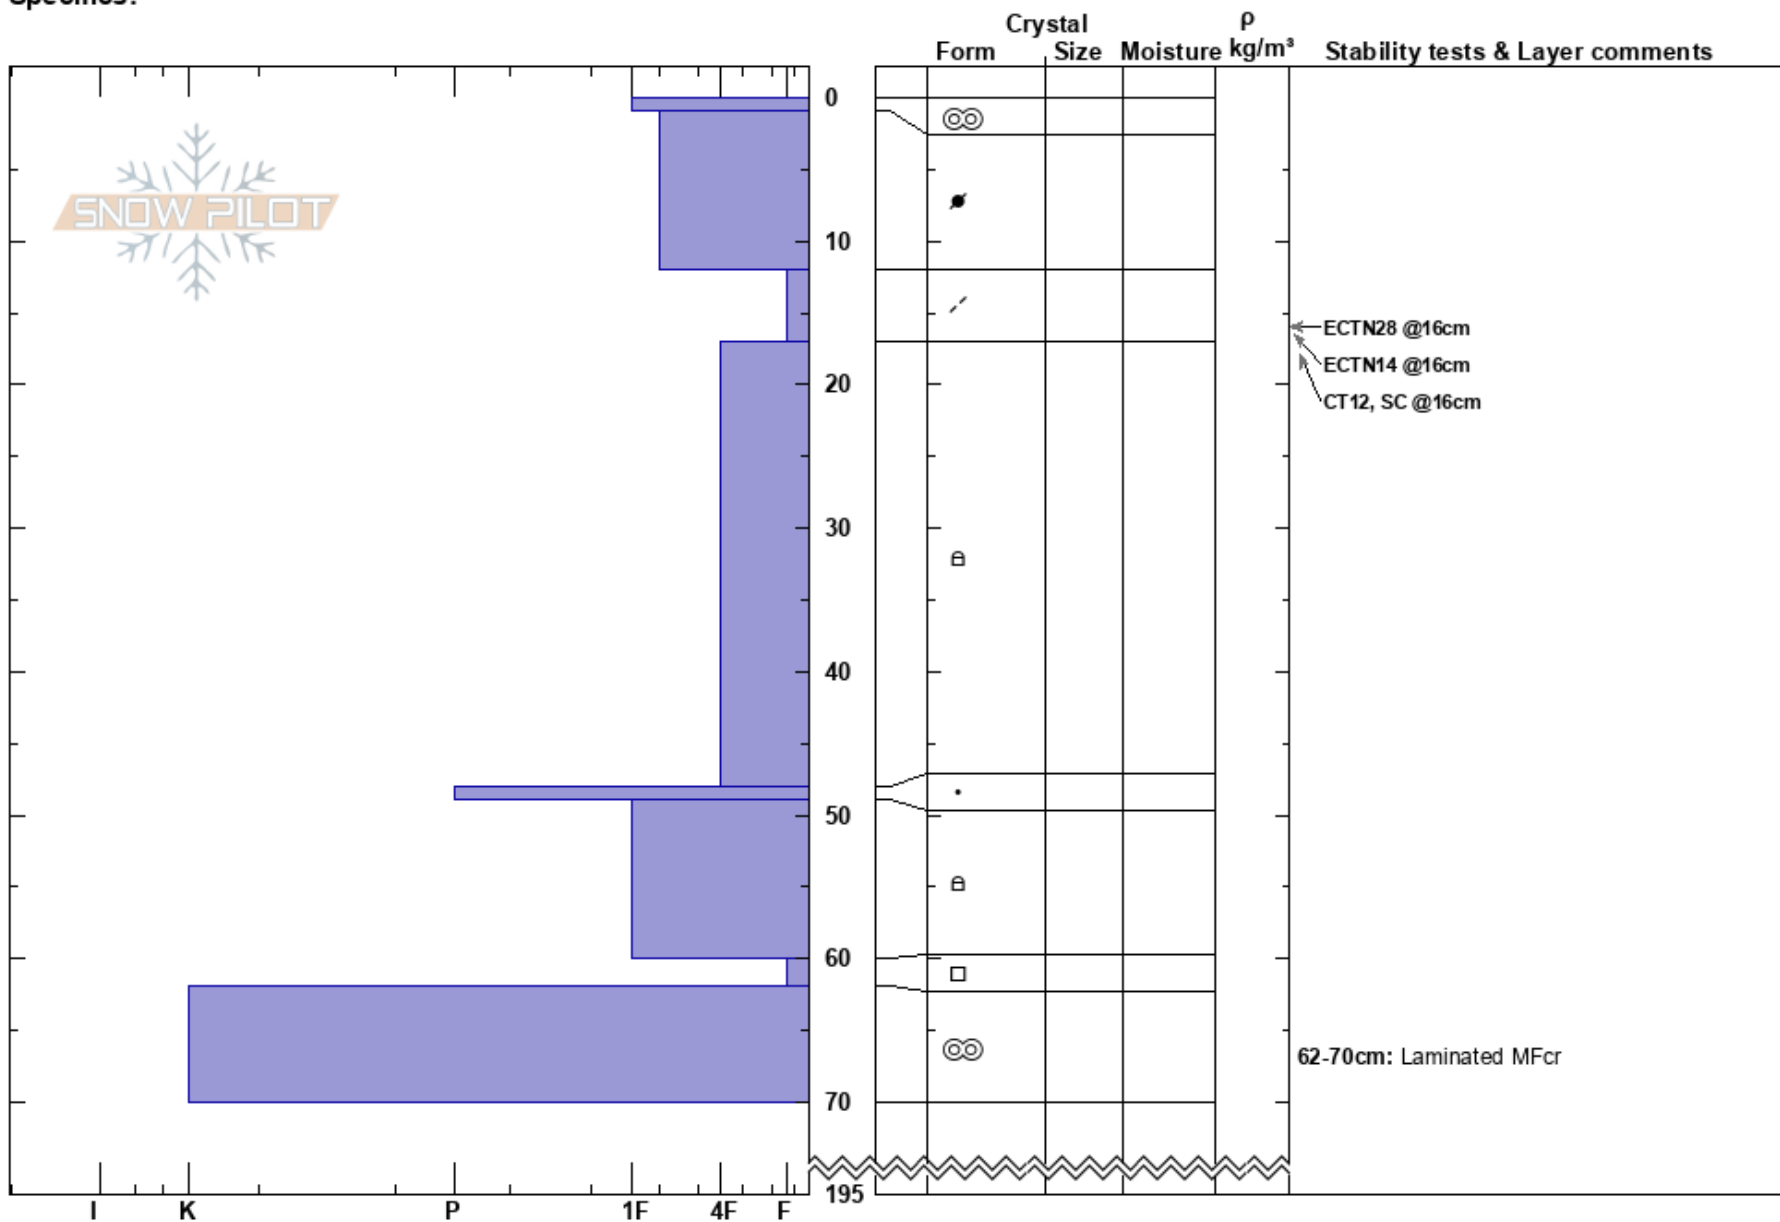

Skarsfjället Södra
 Funäsfjällen
 Sweden
Elevation: 1382 m
Aspect: NE
Specifics:

Jaden Lanham Devine
 07/02/2025 - 10:30
Co-ord: 33V 357373E 6963652N
Slope Angle: 28°
Wind Loading: previous

Stability:
Air Temperature: HS:195
Sky Cover: FEW
Precipitation: NO
Wind: NW Light Breeze
PF:22 **62-70cm:** Laminated MFcr