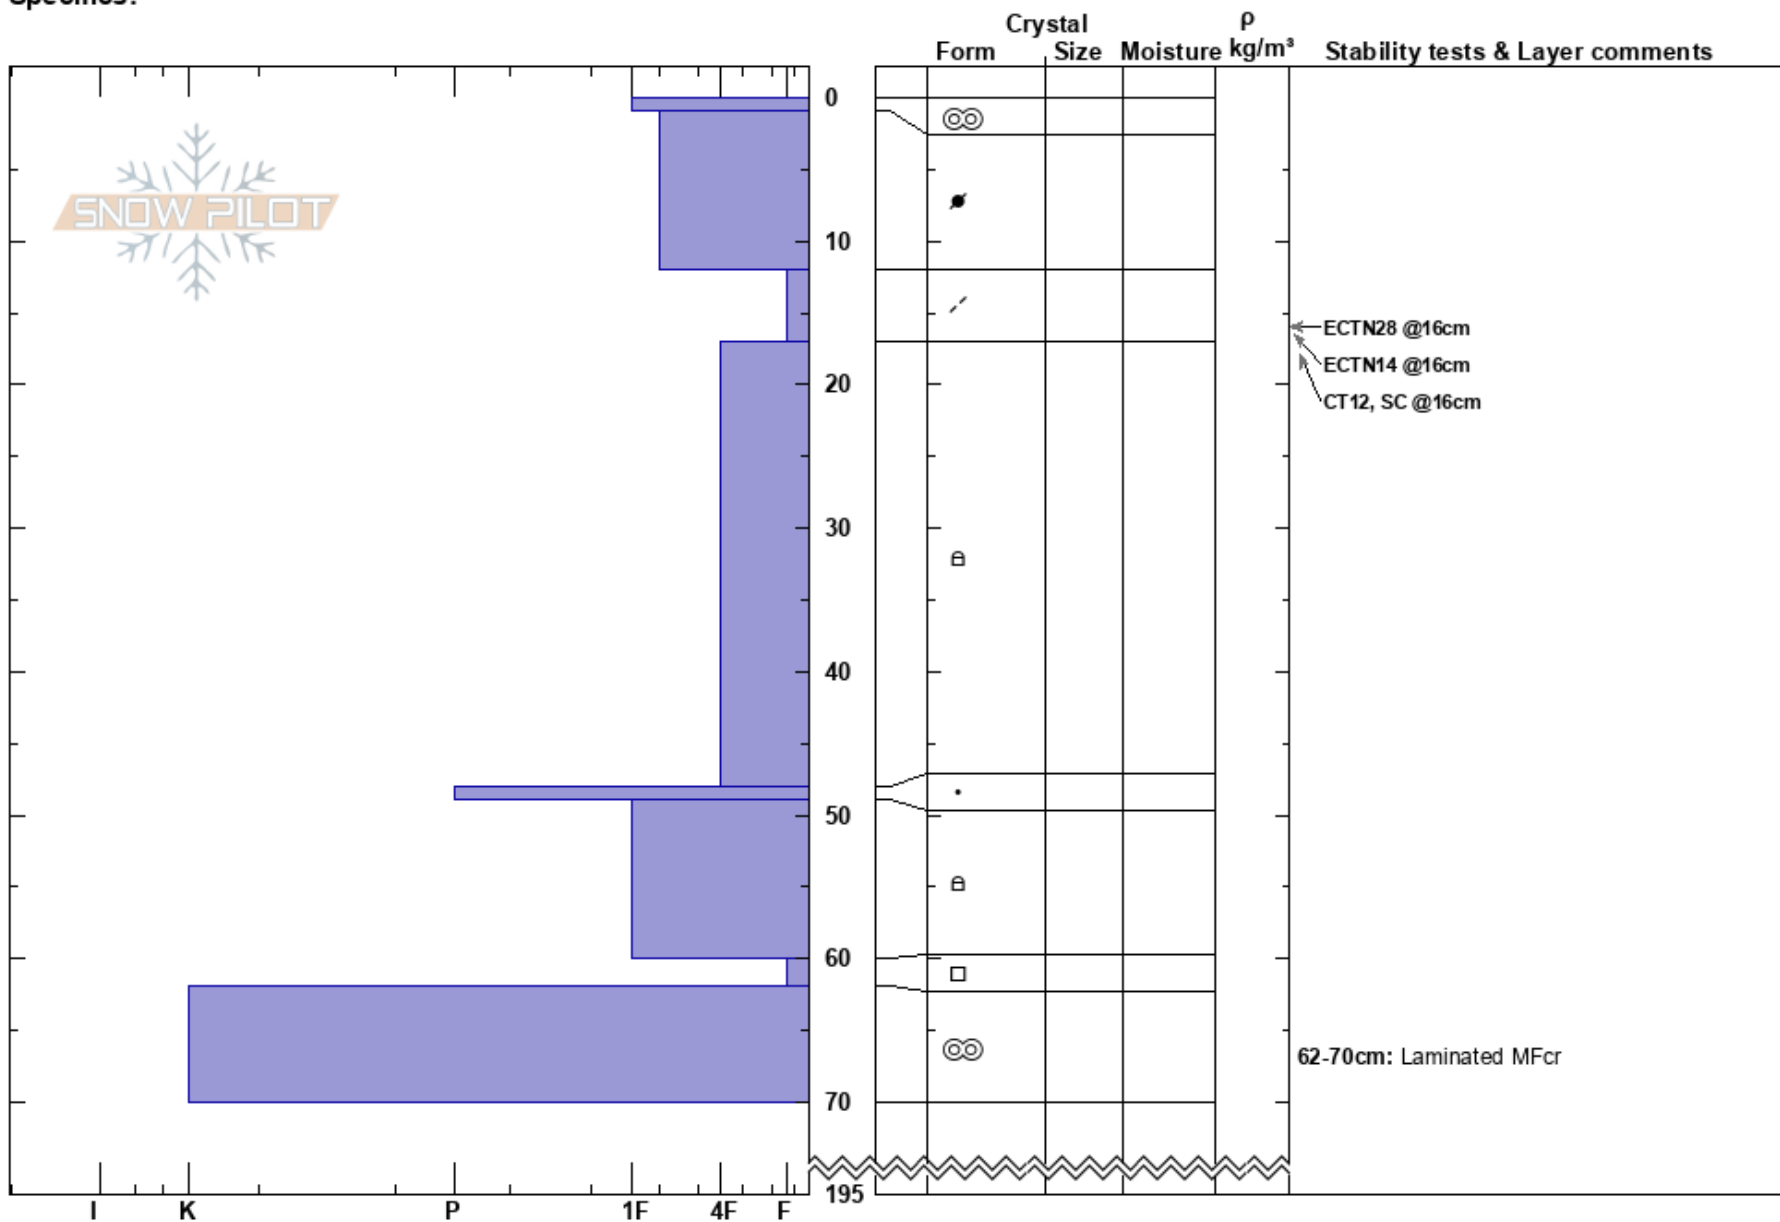

Skarsfjället Södra
 Funäsfjällen
 Sweden
Elevation: 1382 m
Aspect: NE
Specifics:

Jaden Lanham Devine
 07/02/2025 - 10:30
Co-ord: 33V 357373E 6963652N
Slope Angle: 28°
Wind Loading: previous

Stability:
Air Temperature: HS:195
Sky Cover: FEW
Precipitation: NO
Wind: NW Light Breeze
PF:22 62-70cm: Laminated MFcr