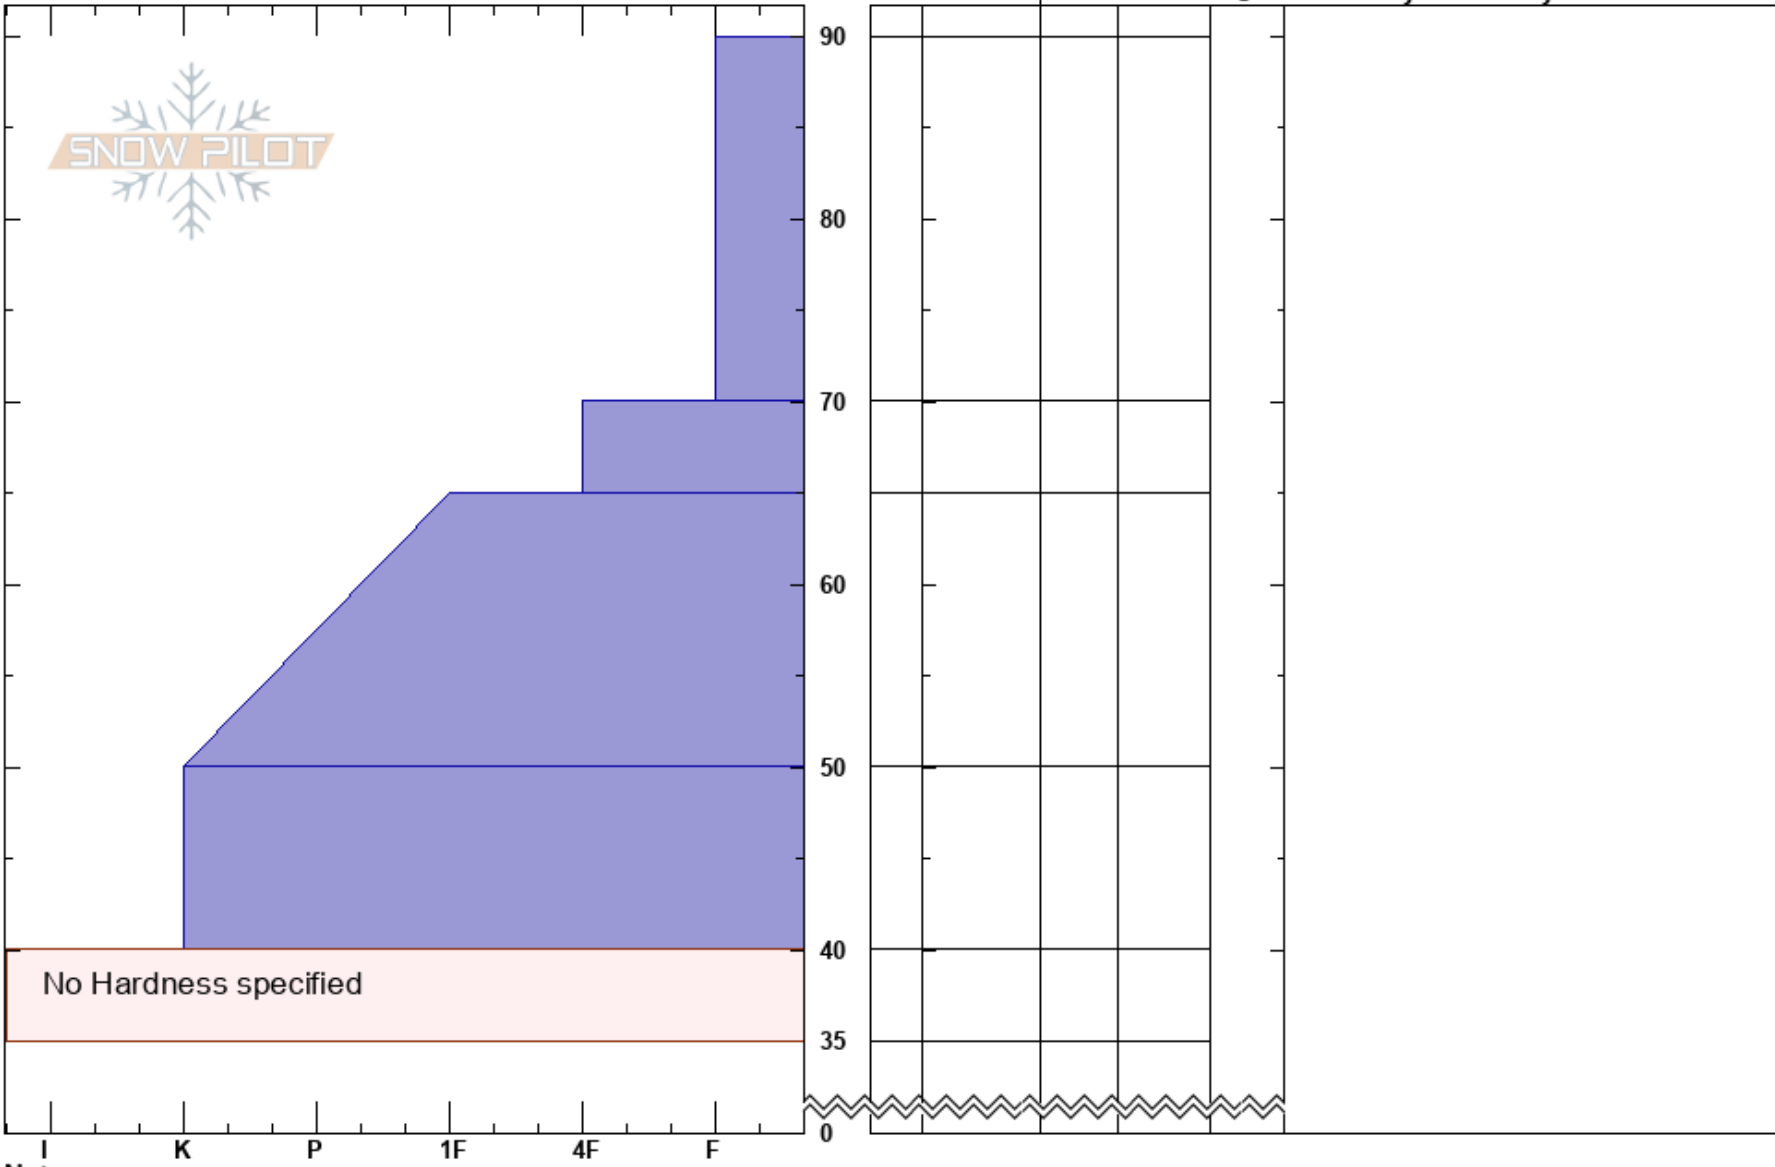

Bear Canyon
 Bear Canyon
 MT
Elevation:
Aspect:
Specifics:

clara bernhart
 02/06/2025 - 12:00pm
Co-ord: 45.72471N, -110.61728W
Slope Angle:
Wind Loading:

Stability: HS:90
Air Temperature: -3°C
Sky Cover:
Precipitation:
Wind:

Layer Notes:

Notes: