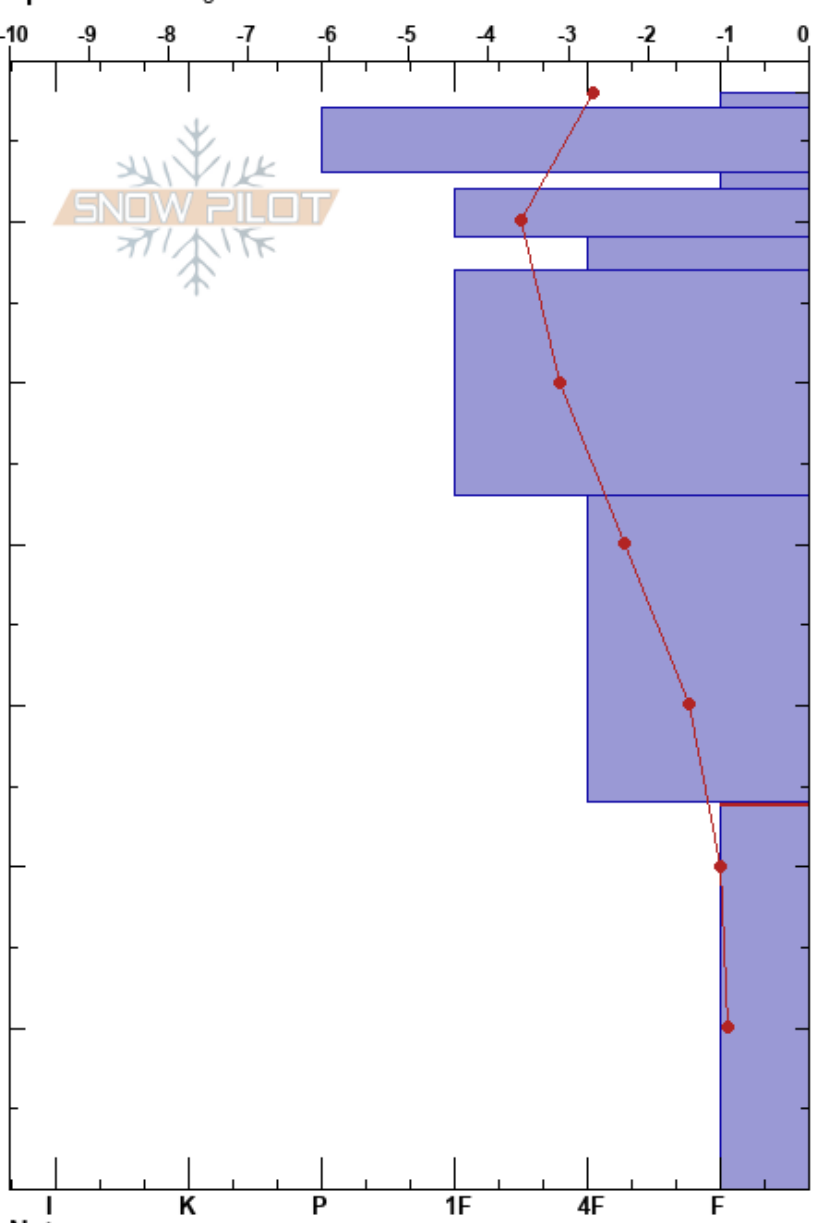

262025Wolvering Lower
 Gros Ventre Range
 WY
 Elevation: 7300 ft
 Aspect: N
 Specifics: Pit dug in a Ski Area

Mitch Dann
 02/06/2025 - 2:00pm
 Co-ord: 43.46538N, -110.75858W
 Slope Angle: 33°
 Wind Loading: no

Stability: **HS:68**
 Air Temperature: -0.1°C
 Sky Cover: SCT
 Precipitation: NO
 Wind: Calm

Layer Notes:
 24-0cm: Problematic layer

Depth (cm)	Crystal		Moisture	ρ kg/m ³	Stability tests & Layer comments
	Form	Size			
0-10		^			
10-24					
24-33					← 2x CTV, Q1 @24cm ← ECTP3 @24cm
33-43					
43-50					
50-60					
60-68					