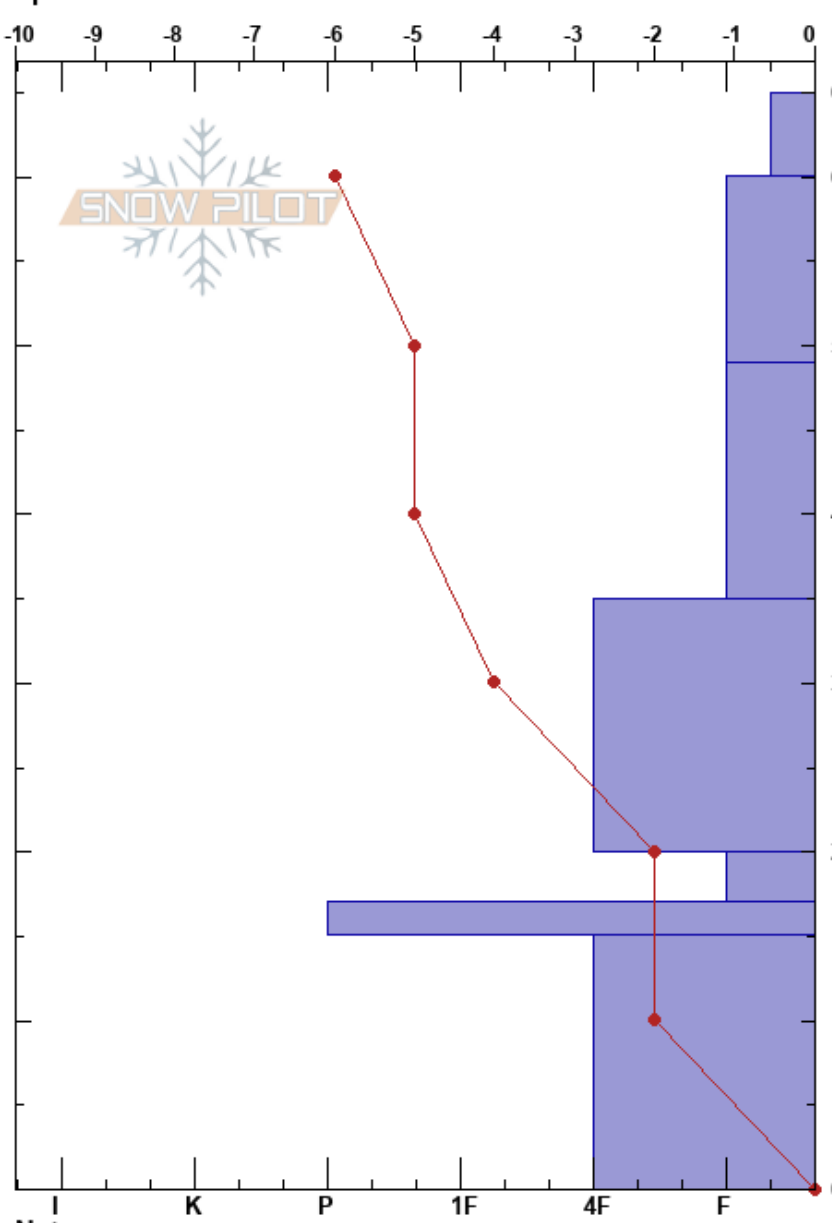

Forested-3  
 San Juan Range  
 CO  
 Elevation: 10650 ft  
 Aspect: NW  
 Specifics:

Reed Loer  
 01/30/2025 - 4:06am  
 Co-ord:  
 Slope Angle:  
 Wind Loading:

Stability:  
 Air Temperature: -2°C  
 Sky Cover:  
 Precipitation:  
 Wind:

HS:65 Layer Notes:

Form	Crystal		Moisture	$\rho$ kg/m <sup>3</sup>	Stability tests & Layer comments
	Size				
/	0.5-1				
□	0.5-1.5				
^ (□)	1-3				
^	1-4				
^	1-4				
^	1-4				
^	1-4				

ECTX too faceted