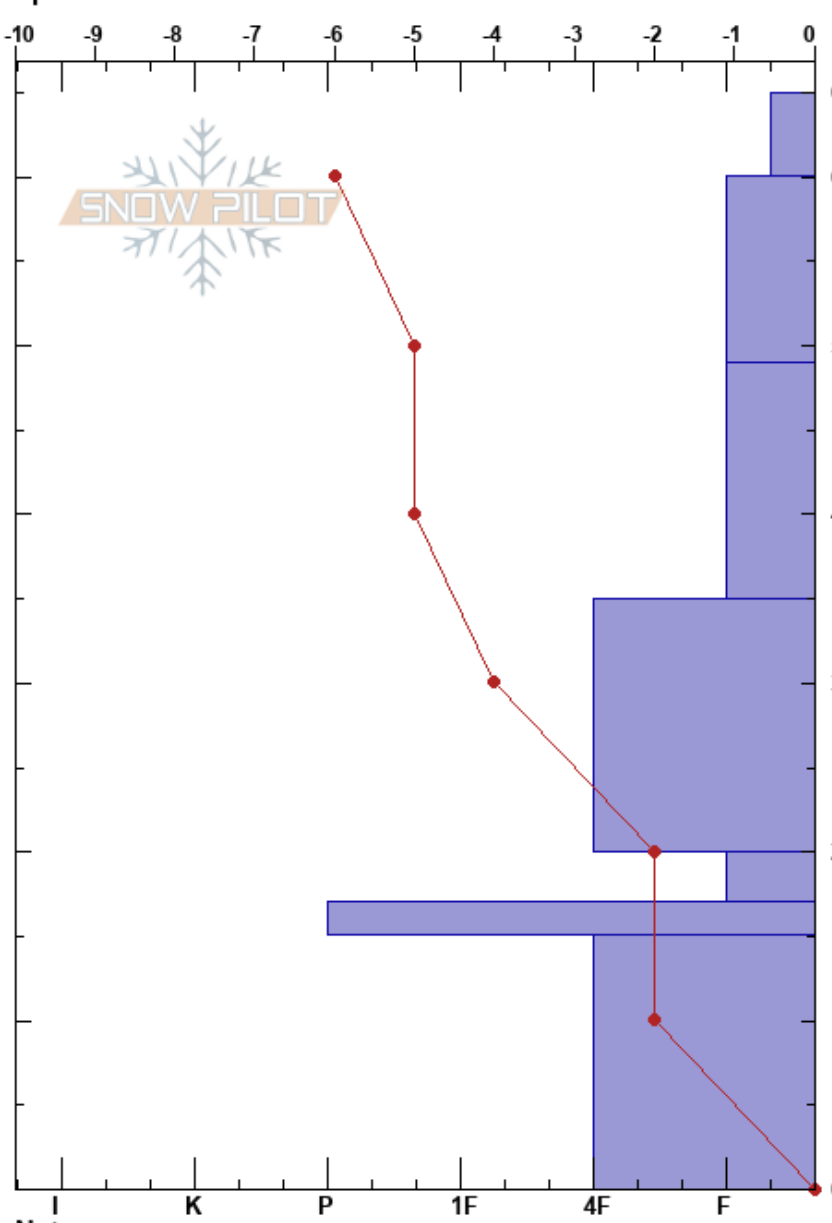

Forested-3  
 San Juan Range  
 CO  
 Elevation: 10650 ft  
 Aspect: NW  
 Specifics:

Reed Loer  
 01/30/2025 - 4:06am  
 Co-ord:  
 Slope Angle:  
 Wind Loading:

Stability:  
 Air Temperature: -2°C  
 Sky Cover:  
 Precipitation:  
 Wind:

HS:65 Layer Notes:

Form	Crystal		$\rho$ kg/m <sup>3</sup>	Stability tests & Layer comments
	Size	Moisture		
/	0.5-1			
□	0.5-1.5			
^ (□)	1-3			
^	1-4			
^	1-4			
^	1-4			
^	1-4			

ECTX too faceted

Notes: