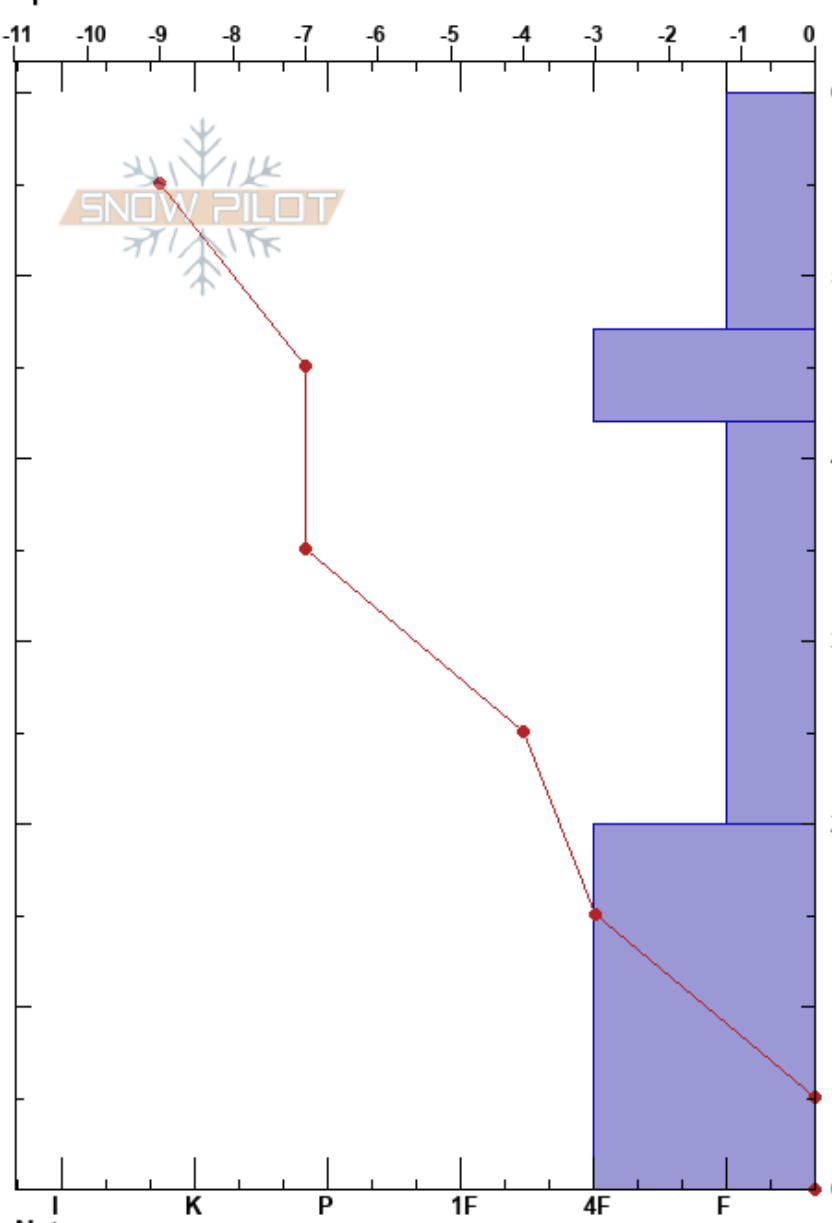

Forested-2
 San Juan Range
 CO
 Elevation: 10650 ft
 Aspect: NW
 Specifics:

Reed Loer
 01/16/2025 - 10:33am
 Co-ord:
 Slope Angle:
 Wind Loading:

Stability:
 Air Temperature: -5°C
 Sky Cover:
 Precipitation:
 Wind:

HS:60

Layer Notes:

Form	Crystal		ρ kg/m ³	Stability tests & Layer comments
	Size	Moisture		
/	1-2			
^	2-3			
^	2-3			← ECTN25 @30cm crust
^	2-3			

Notes:
 I K P 1F 4F F