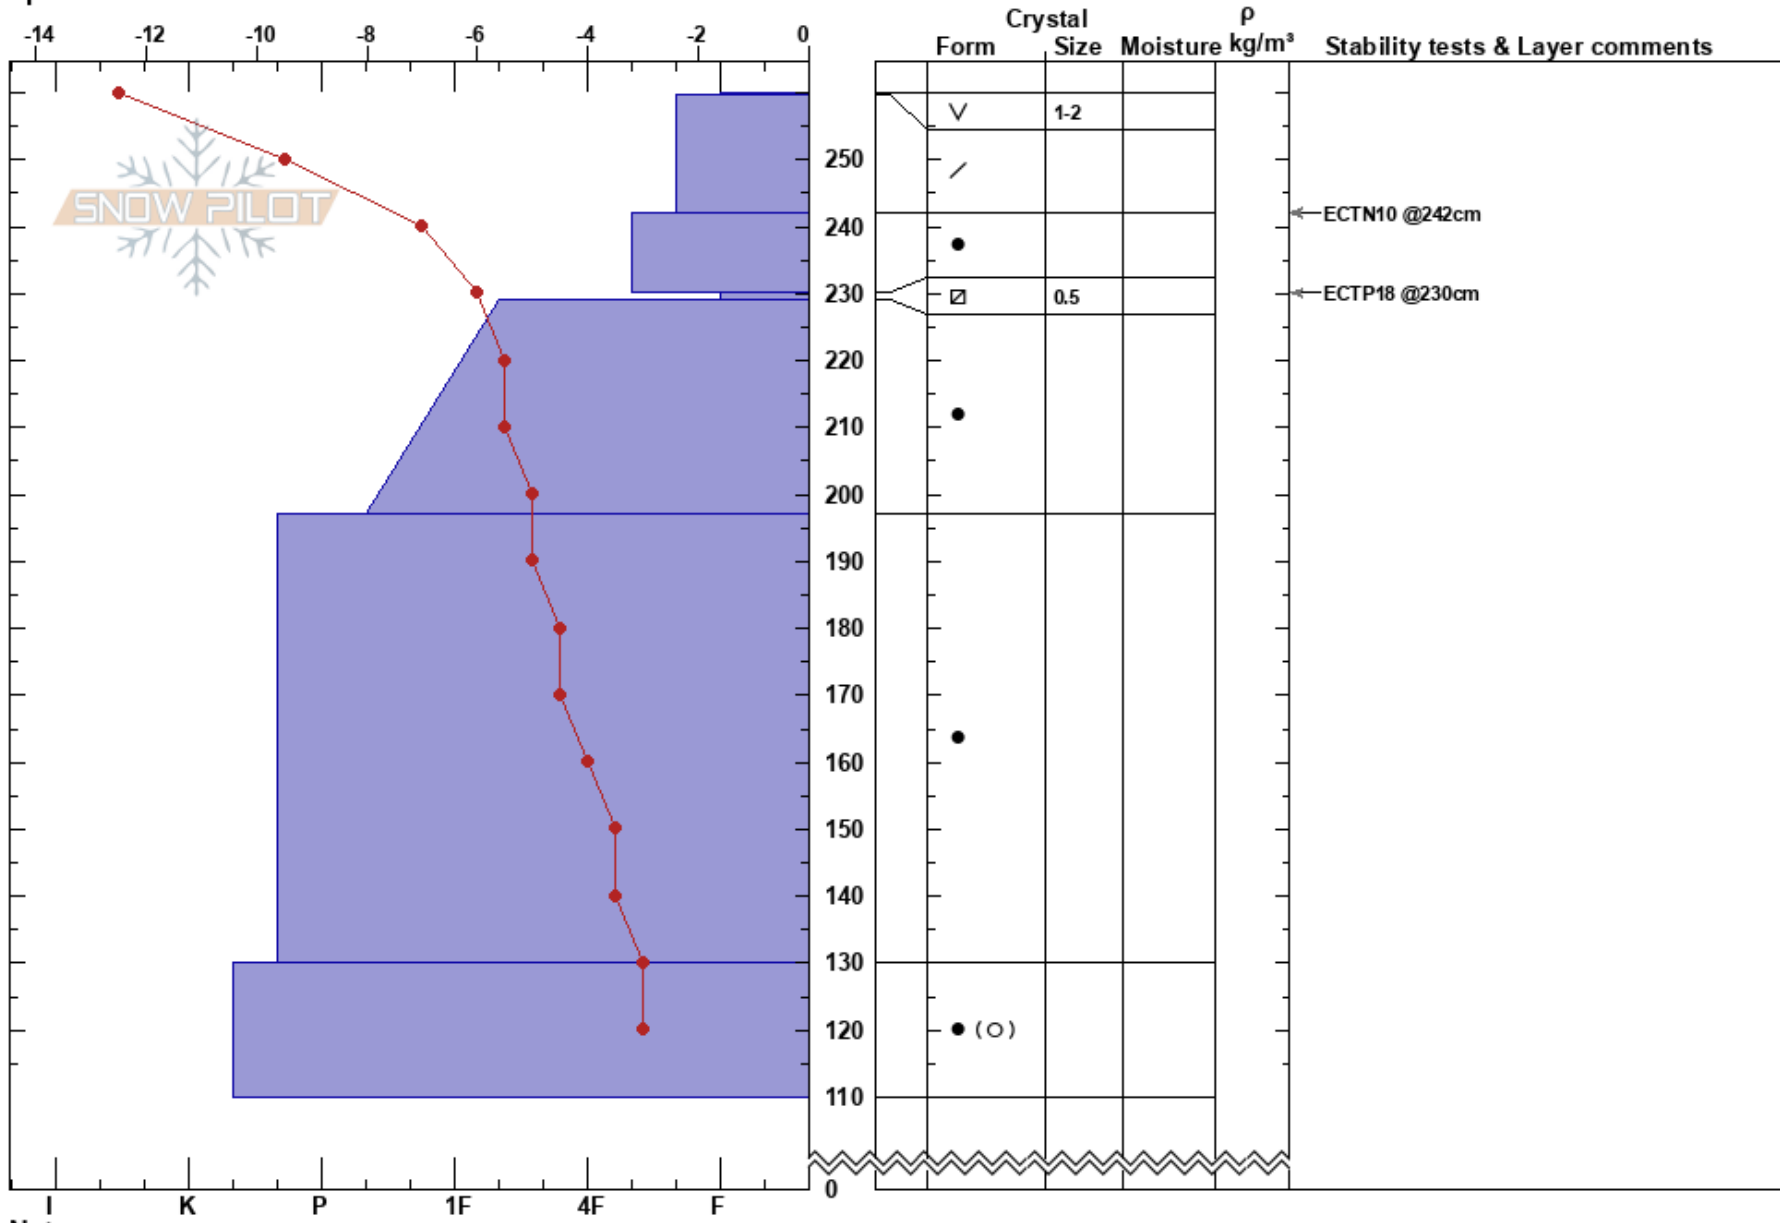

Blåfjell_1290moh
 Indre Sogn
 Norway
Elevation:
Aspect:
Specifics:

Sigbjørn Ytrehus
 19/02/2018 - 02:30
Co-ord: 32V 388309E 6798 100N
Slope Angle:
Wind Loading:

Stability:
Air Temperature:
Sky Cover:
Precipitation:
Wind:

Layer Notes:

Notes: