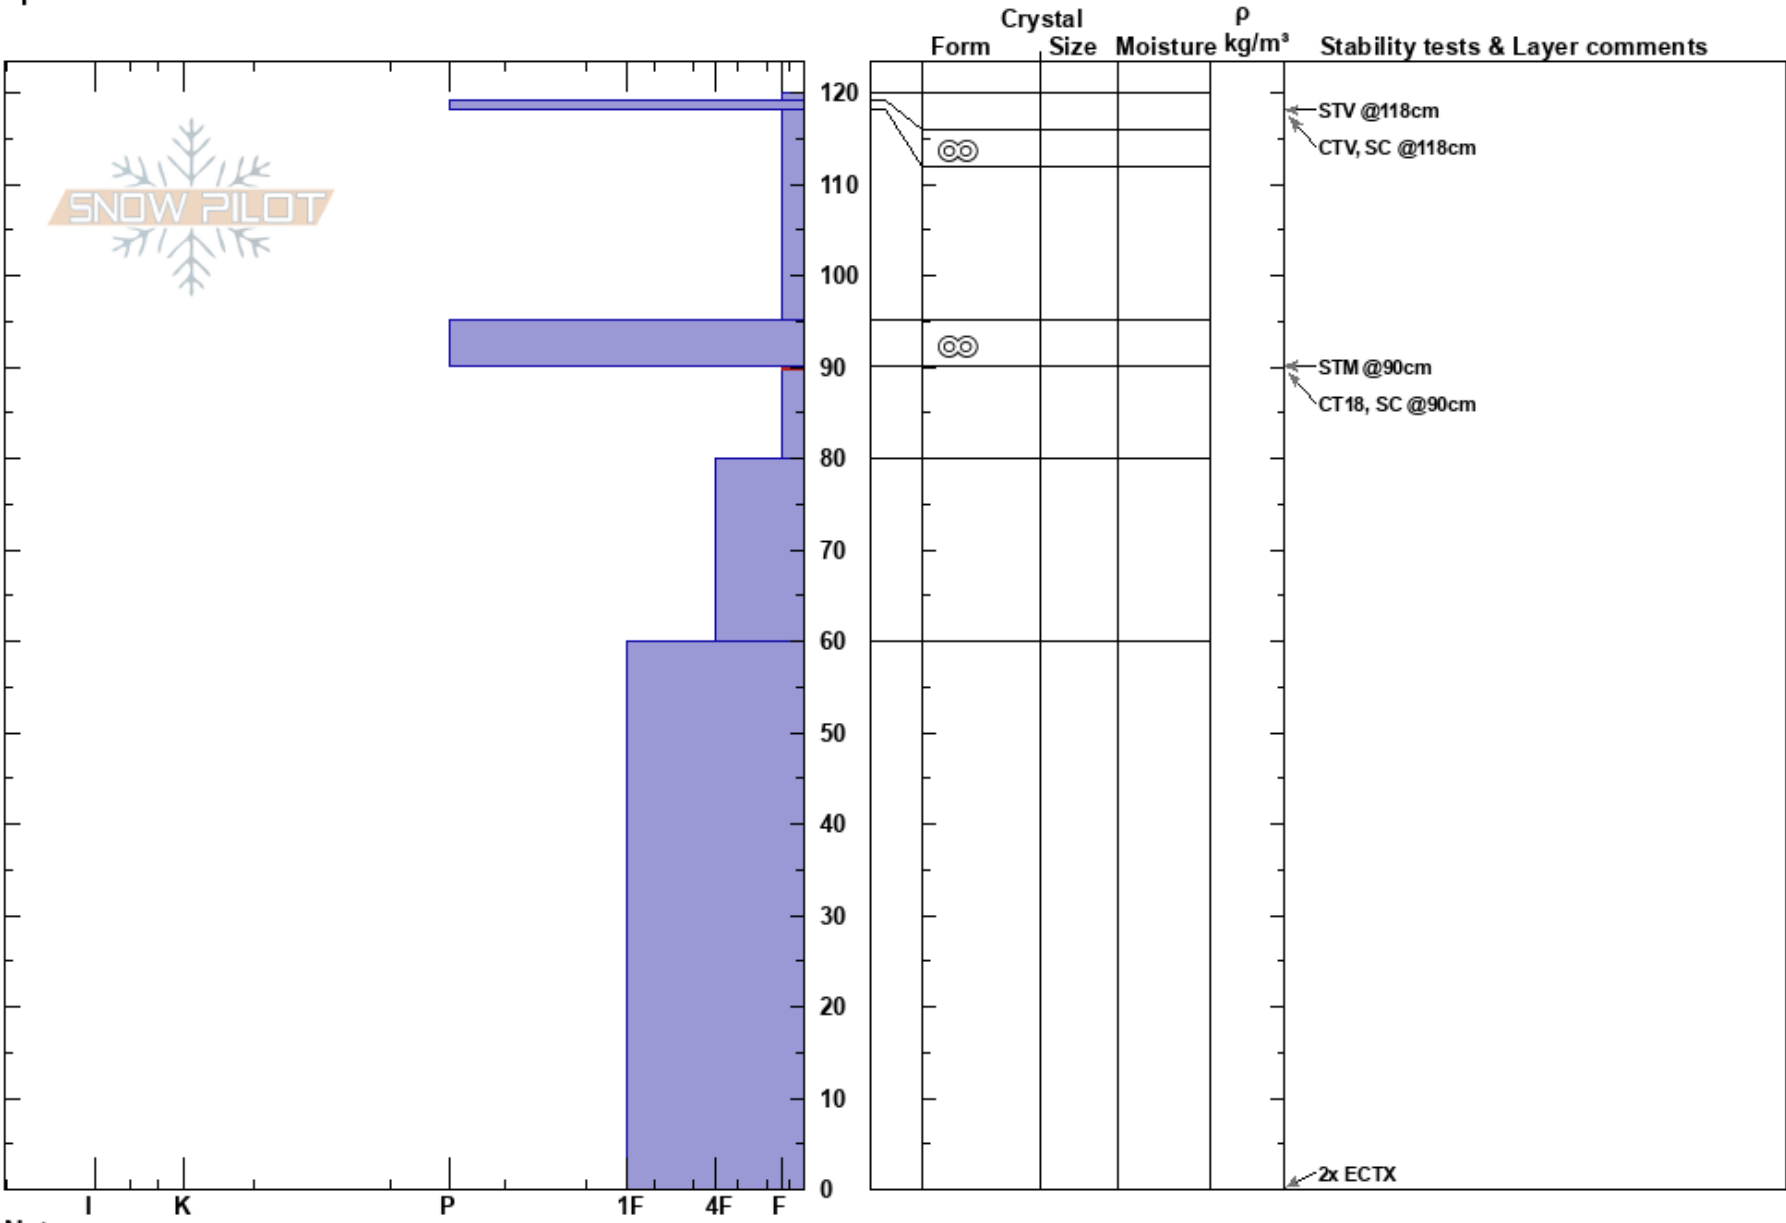

Glory SE ASP 9100  
 Teton Range  
 WY  
 Elevation: 9137 ft  
 Aspect: SE  
 Specifics:

Owen Miller  
 02/06/2025 - 2:36pm  
 Co-ord: 12T 504521E 4816854N  
 Slope Angle: 33°  
 Wind Loading:

Stability:  
 Air Temperature:  
 Sky Cover: BKN  
 Precipitation: NO  
 Wind: SW Light Breeze

HS:120  
 Layer Notes:  
 90-80cm:Problematic layer

Notes: