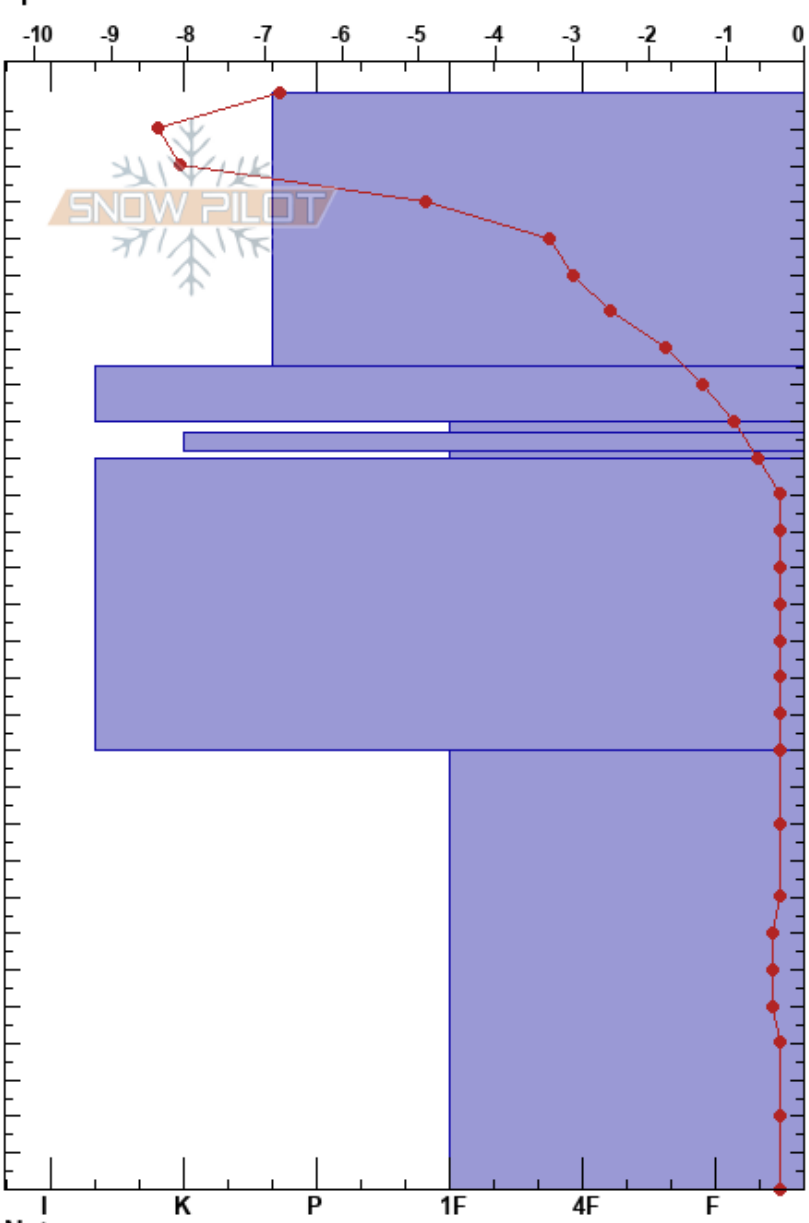

Skalafjall
 Norðanverðir Vestfirð
 Iceland
 Elevation: 600 m
 Aspect: 180°
 Specifics:

Jóhann Hannibalsson
 18/02/2018 - 10:00
 Co-ord: 66.08448N, -23.36182W
 Slope Angle: 25°
 Wind Loading:

Stability: **HS:300**
 Air Temperature: -4.6°C
 Sky Cover: CLR
 Precipitation:
 Wind:

Layer Notes:
 0-75cm: vind pakkað

Form	Crystal		Moisture	ρ kg/m³	Stability tests & Layer comments
	Size	Moisture			
•	0.1	D		280	0-75cm: vind pakkað
				350	
=	1	D		270	
☞	1	D			
☞	0.1	D		390	
■ (☞)	0.1	D			
				380	
				410	
=		D		470	
				510	
				440	
				360	
°°	1-3			420	
				450	
				5	
				400	