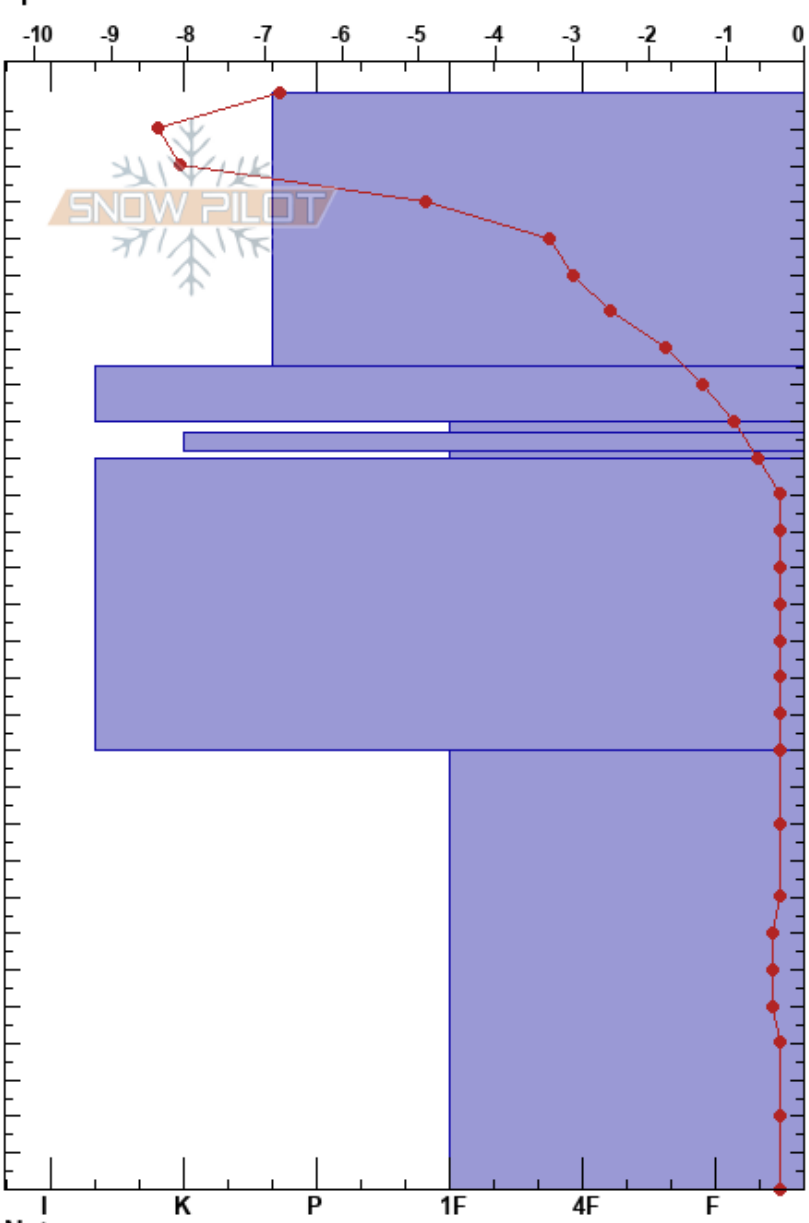

Skalafjall
 Norðanverðir Vestfirð
 Iceland
 Elevation: 600 m
 Aspect: 180°
 Specifics:

Jóhann Hannibalsson
 18/02/2018 - 10:00
 Co-ord: 66.08448N, -23.36182W
 Slope Angle: 25°
 Wind Loading:

Stability:
 Air Temperature: -4.6°C
 Sky Cover: CLR
 Precipitation:
 Wind:

HS:300
 Layer Notes:
 0-75cm: vind pakkað

Form	Crystal		Moisture	ρ kg/m ³	Stability tests & Layer comments
	Size				
•	0.1		D	280	0-75cm: vind pakkað
				350	
=	1		D	270	
☞	1		D		
☞	0.1		D	390	
■ (☞)	0.1		D		
				380	
				410	
=			D	470	
				510	
				440	
				360	
°°	1-3			420	
				450	
				5	
				400	