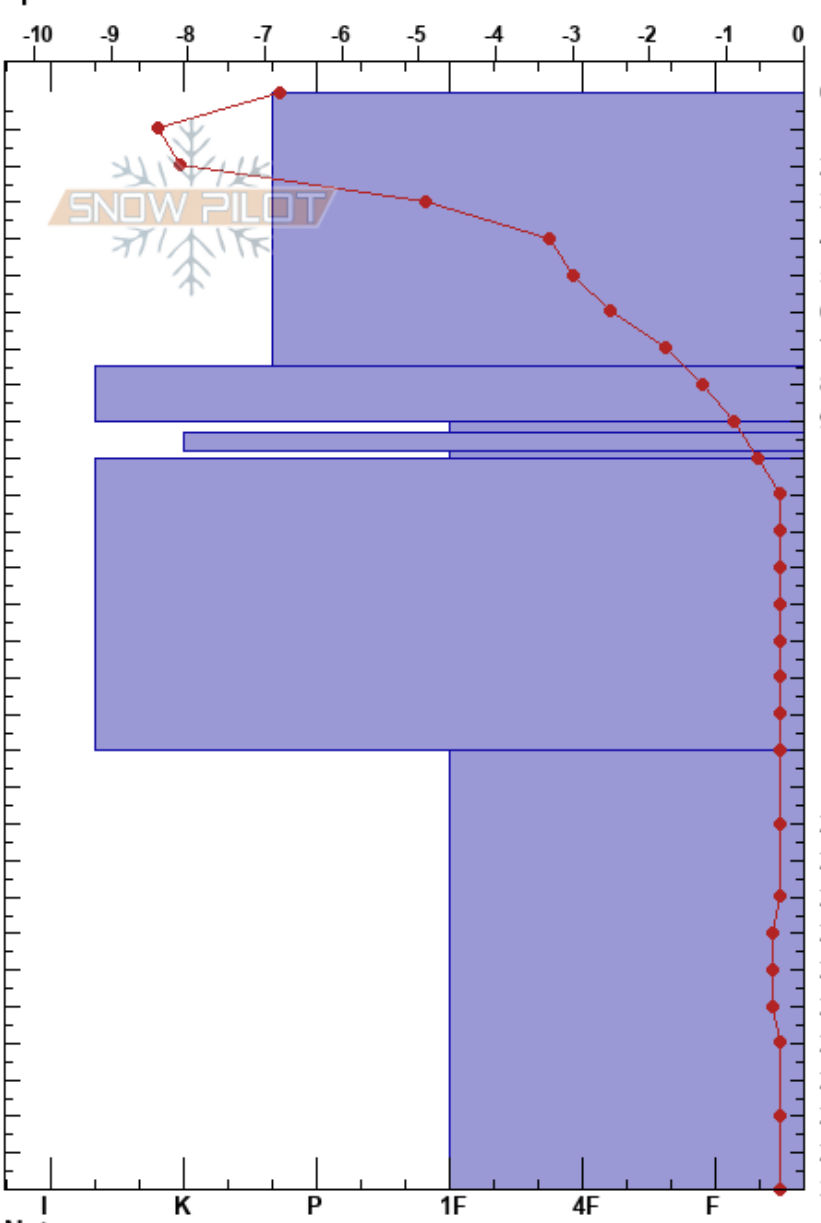

Skalafjall
 Norðanverðir Vestfirðir
 Iceland
 Elevation: 600 m
 Aspect: 180°
 Specifics:

Jóhann Hannibalsson
 18/02/2018 - 10:00
 Co-ord: 66.08448N, -23.36182W
 Slope Angle: 25°
 Wind Loading:

Stability: HS:300
 Air Temperature: -4.6°C
 Sky Cover: CLR
 Precipitation:
 Wind:

Layer Notes:
 0-75cm: vind pakkað

Form	Crystal		Moisture	ρ kg/m³	Stability tests & Layer comments
	Size				
•	0.1		D	280	0-75cm: vind pakkað
				350	
=	1		D	270	
☞	1		D		
☞	0.1		D	390	
■ (☞)	0.1		D		
				380	
				410	
=			D	470	
				510	
				440	
				360	
°°	1-3			420	
				450	
				5	
				400	