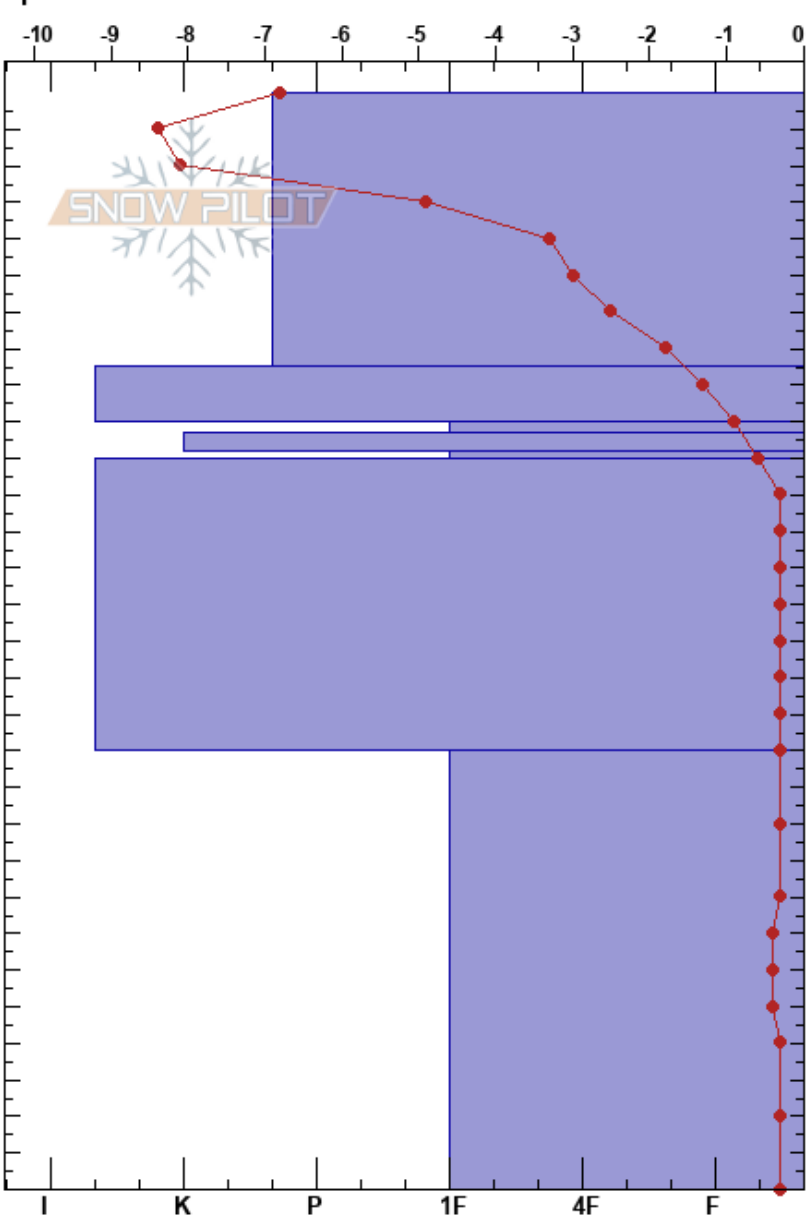

Skalafjall  
 Norðanverðir Vestfirðir  
 Iceland  
 Elevation: 600 m  
 Aspect: 180°  
 Specifics:

Jóhann Hannibalsson  
 18/02/2018 - 10:00  
 Co-ord: 66.08448N, -23.36182W  
 Slope Angle: 25°  
 Wind Loading:

Stability: HS:300  
 Air Temperature: -4.6°C  
 Sky Cover: CLR  
 Precipitation:  
 Wind:

Layer Notes:  
 0-75cm: vind pakkað

Form	Crystal		Moisture	ρ kg/m³	Stability tests & Layer comments
	Size	Moisture			
•	0.1	D		280	0-75cm: vind pakkað
				350	
=	1	D		270	
☞	1	D			
☞	0.1	D		390	
■ (☞)	0.1	D			
				380	
				410	
=		D		470	
				510	
				440	
				360	
°°	1-3			420	
				450	
				5	
				400	