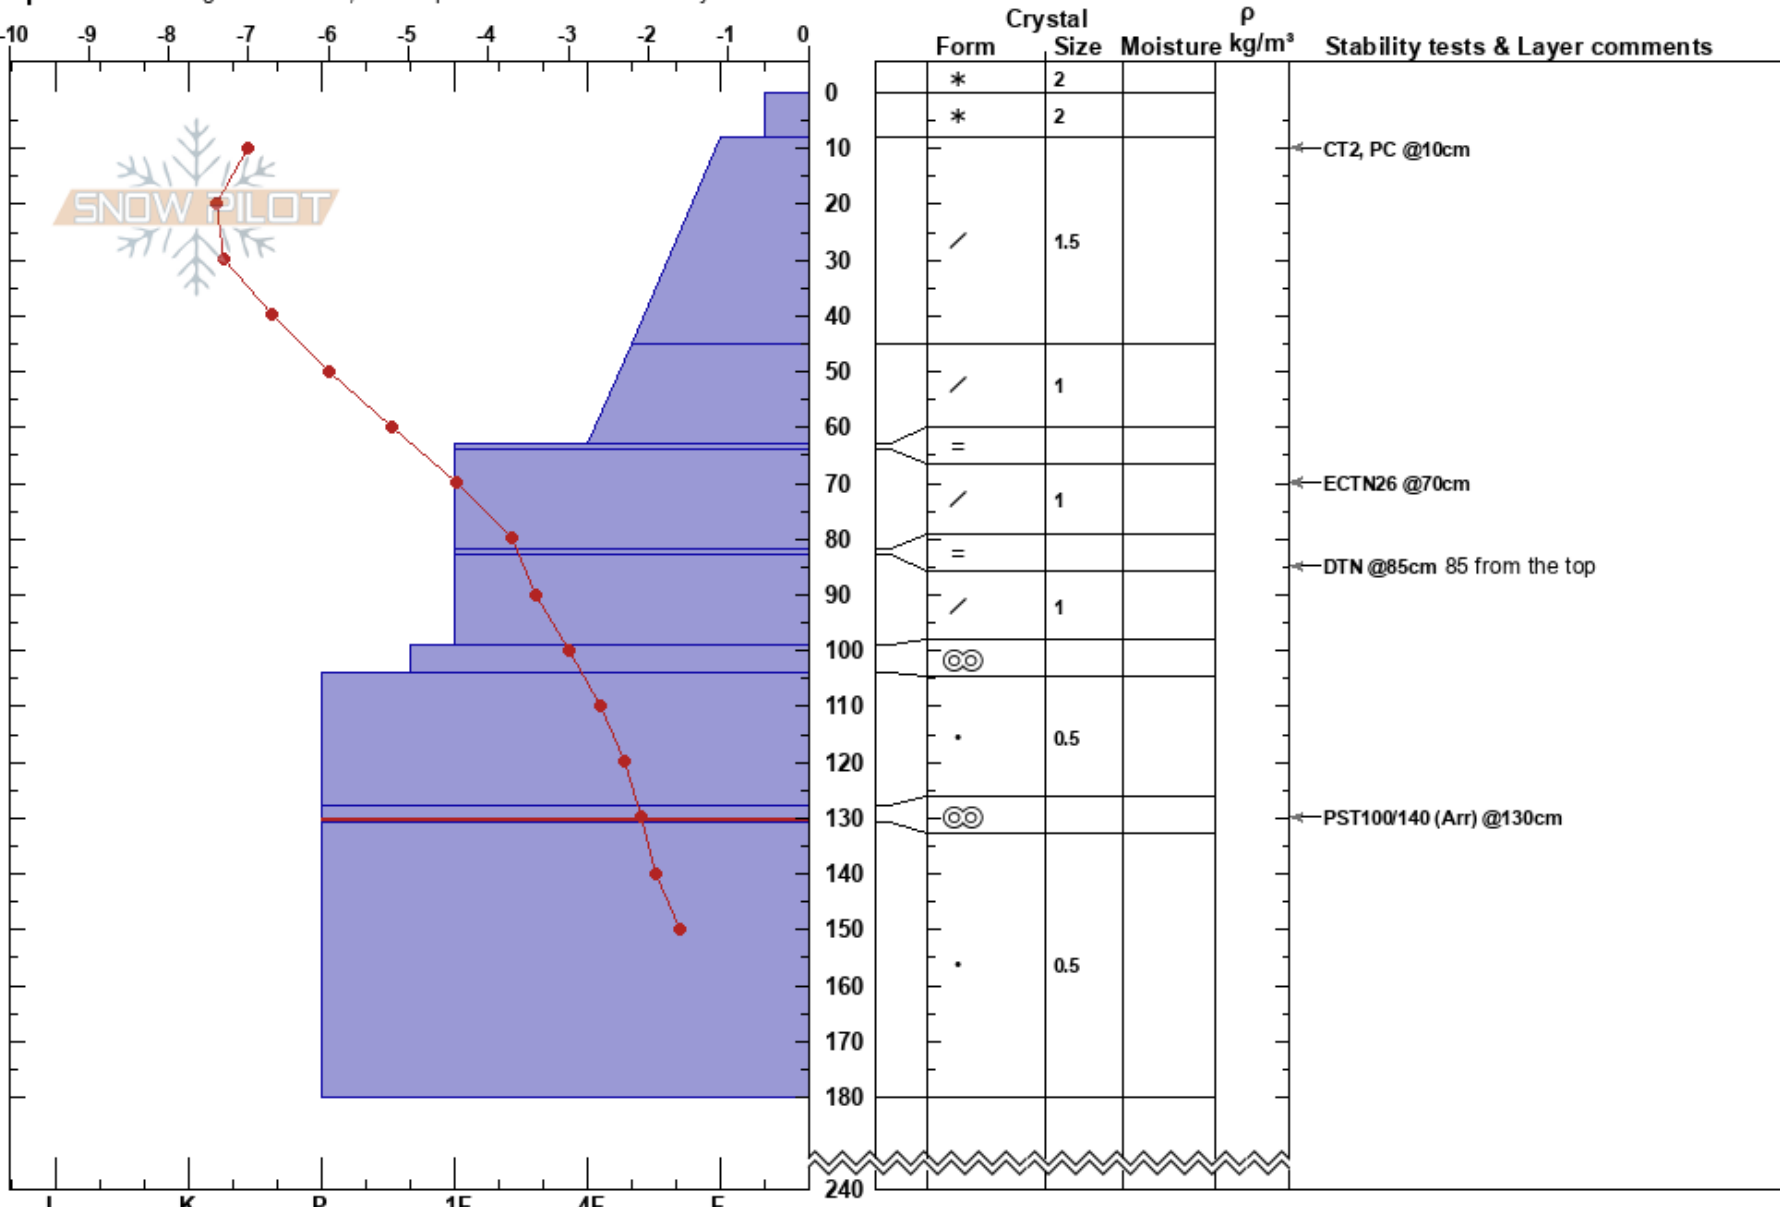

North aspect Sasquatch Taiga Tinkler Dubuc  
 Coast Range 06/02/2025 - 11:10  
 BC Co-ord: 49.39142N, -121.93648W  
 Elevation: 1300 m Slope Angle: 33°  
 Aspect: N Wind Loading:  
 Specifics: Pit dug in a Ski Area; Pit is representative of backcountry

Stability: HS:240 Layer Notes:  
 Air Temperature: -7.5°C PF:70 128-131cm:Problematic layer  
 Sky Cover: OVC  
 Precipitation: NO  
 Wind: NE Calm

Notes: