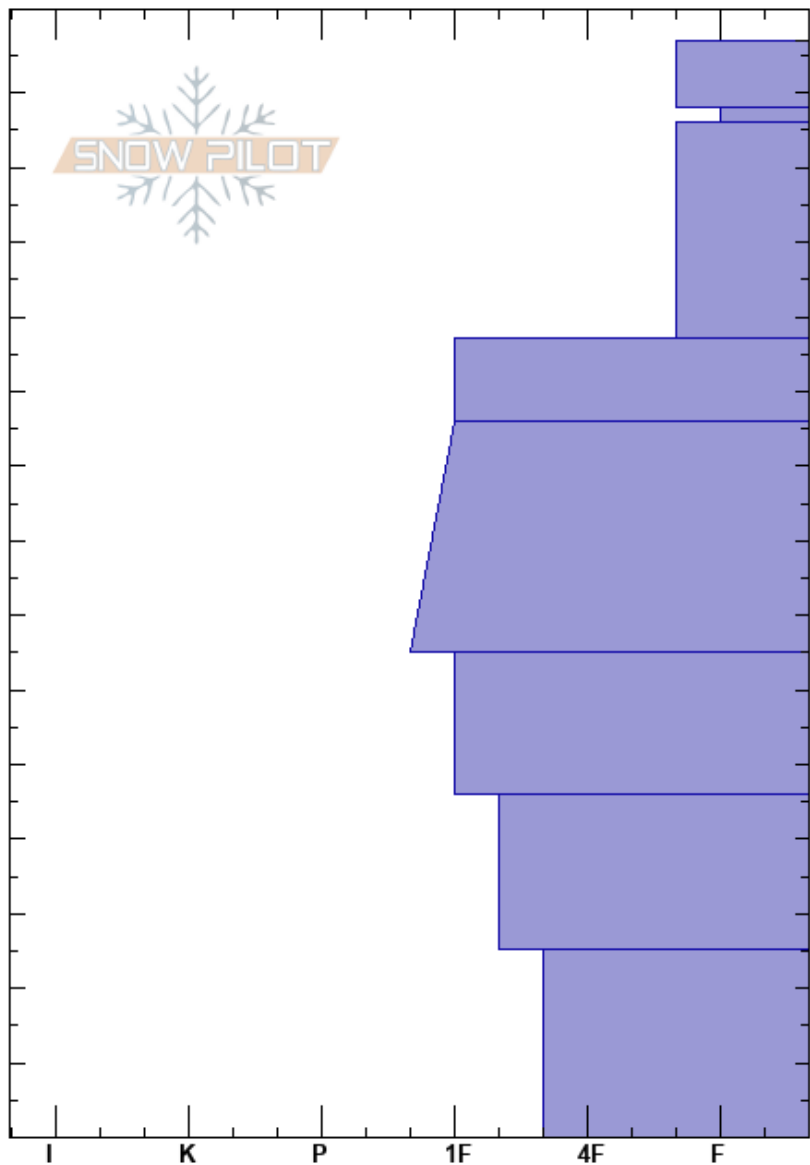

West Woody  
 Cooke City  
 MT  
**Elevation:** 9885 ft  
**Aspect:** 280°  
**Specifics:** We skied slope

Dave Zinn  
 01/27/2025 - 11:00am  
**Co-ord:** 44.98302N, -109.92467W  
**Slope Angle:** 30°  
**Wind Loading:** no

**Stability:** Good **HS:**147 **Layer Notes:**  
**Air Temperature:** **PF:**50  
**Sky Cover:** CLR  
**Precipitation:** NO  
**Wind:** N Light Breeze

Depth (cm)	Crystal		Moisture	$\rho$ kg/m <sup>3</sup>	Stability tests & Layer comments
	Form	Size			
147	∇	2			
140	/				
138	☐	1-2			← ECTN11 @138cm
120	/				
100	☐	1-2			
80	☐	1			
60	☐	1-2			
40	☐	2-3			
20	☐	2-4			
0					← ECTX