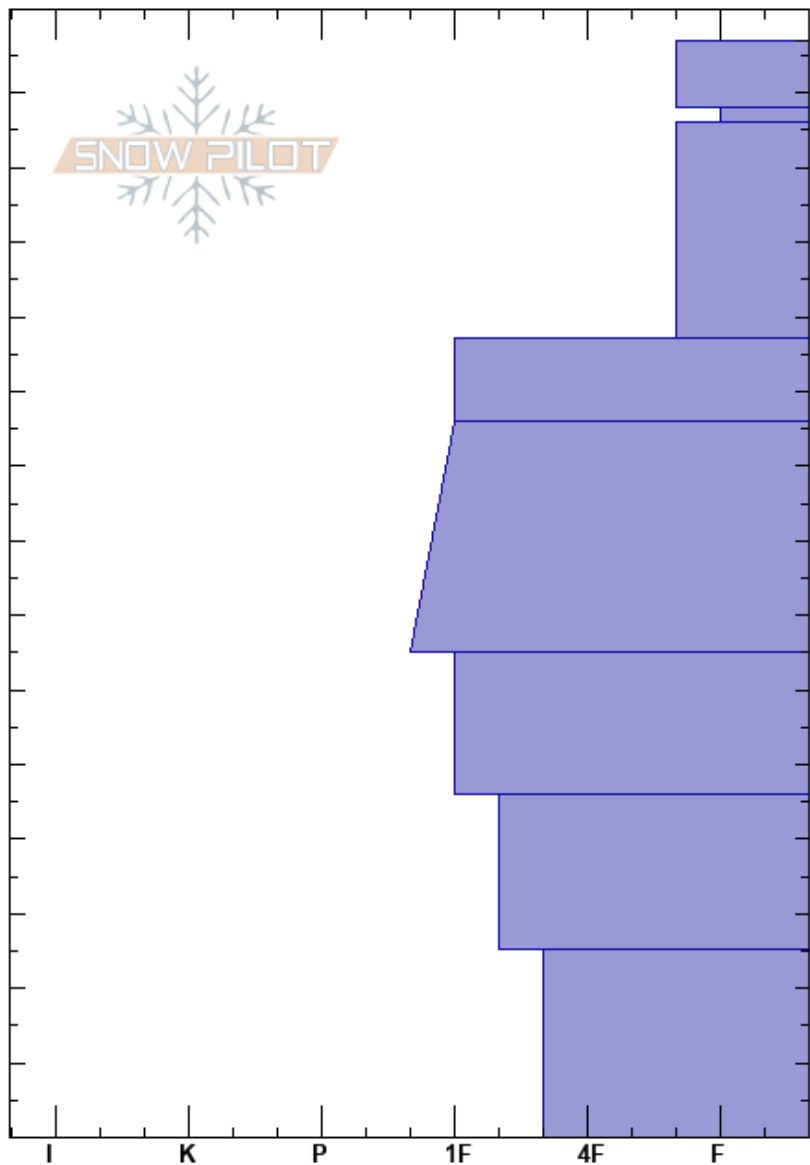

West Woody
 Cooke City
 MT
Elevation: 9885 ft
Aspect: 280°
Specifics: We skied slope

Dave Zinn
 01/27/2025 - 11:00am
Co-ord: 44.98302N, -109.92467W
Slope Angle: 30°
Wind Loading: no

Stability: Good **HS:**147 **Layer Notes:**
Air Temperature: **PF:**50
Sky Cover: CLR
Precipitation: NO
Wind: N Light Breeze

Depth (cm)	Crystal		Moisture	ρ kg/m ³	Stability tests & Layer comments
	Form	Size			
147	∨	2			
140	/				
138	☐	1-2			← ECTN11 @138cm
120	/				
100	☐	1-2			
80	☐	1			
60	☐	1-2			
40	☐	2-3			
20	☐	2-4			
0					← ECTX