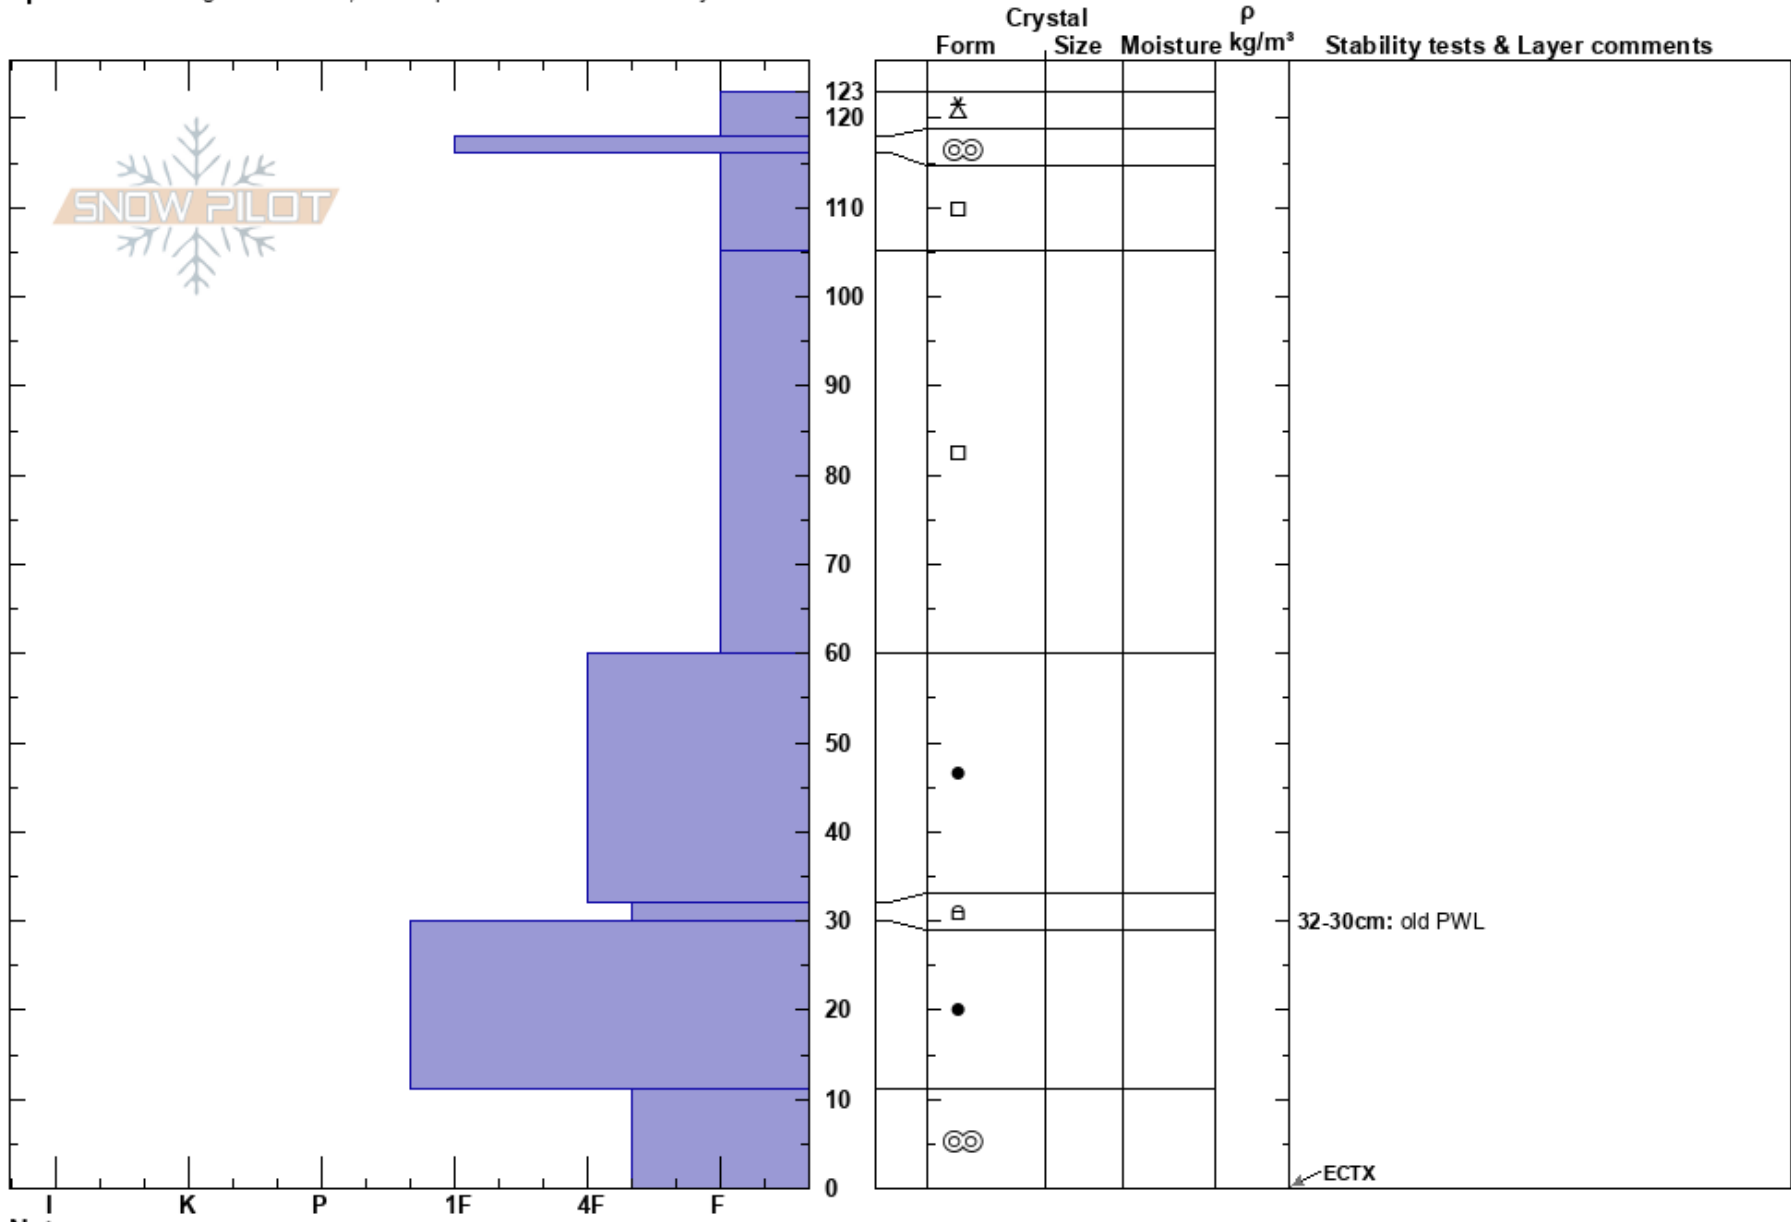

Davenport North
Bear River Range
UT

Wayne Wight
02/06/2025 - 2:30pm
Co-ord: 41.38732N, -111.75226E

Stability: HS:123 Layer Notes:
Air Temperature: 30°F PF:12 32-30cm: old PWL
Sky Cover: OVC PS:4
Precipitation: NO
Wind: Calm

Elevation:
Aspect:
Wind Loading: no
Specifics: Pit dug in a Ski Area; Pit is representative of backcountry

Notes: