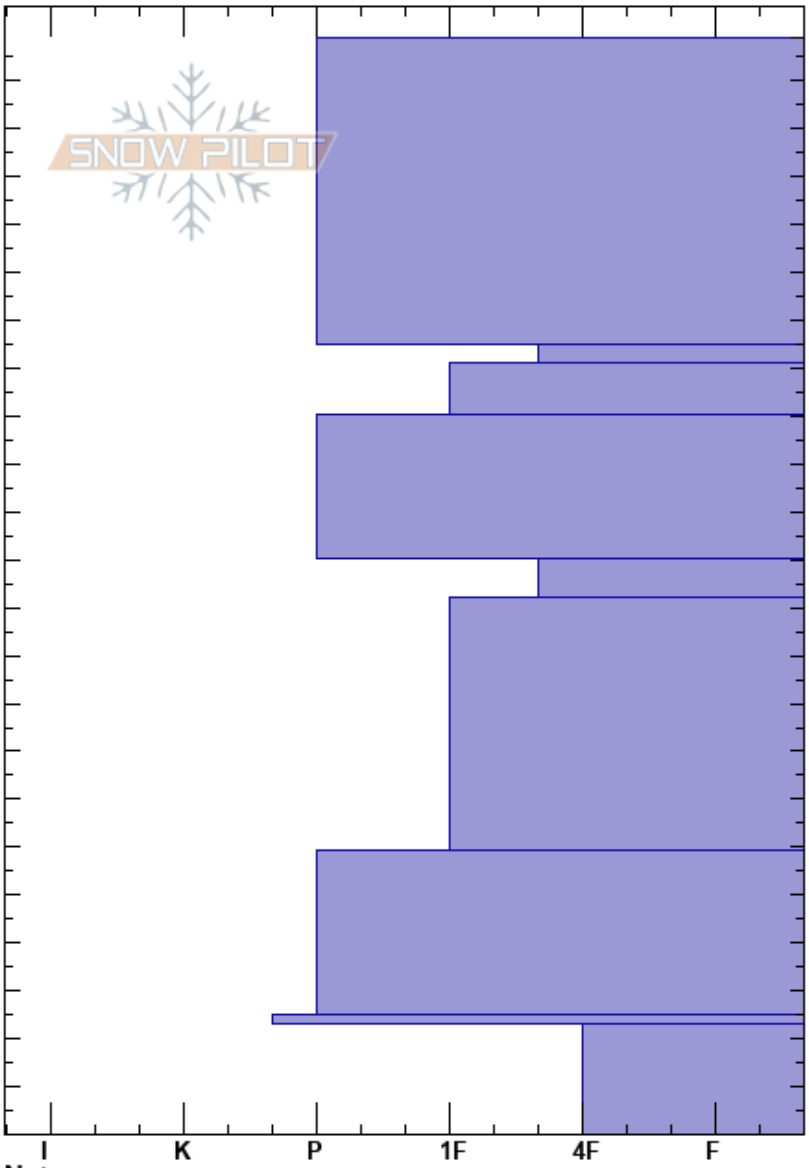

Beer Hill - Crown
 Northern Wasatch
 UT
 Elevation: 8700 ft
 Aspect: E
 Specifics:

paige pagnucco
 02/04/2025 - 1:00pm
 Co-ord: 41.50799N, -111.46780W
 Slope Angle: 32°
 Wind Loading: yes

Stability:
 Air Temperature: 0°C
 Sky Cover: SCT
 Precipitation: NO
 Wind: SW Moderate

HS:229
 Layer Notes:
 120-112cm: failure plane
 120-112cm: Problematic layer

Elevation (cm)	Crystal		Moisture	ρ kg/m ³	Stability tests & Layer comments
	Form	Size			
229					
220					
210					
200					
190					
180					
170					
160					
150					
140					
130					
120					
110					
100					
90					
80					
70					
60					
50					
40					
30					
20	⊙⊙				
10	B	2			
0					

120-112cm: failure plane

Notes: