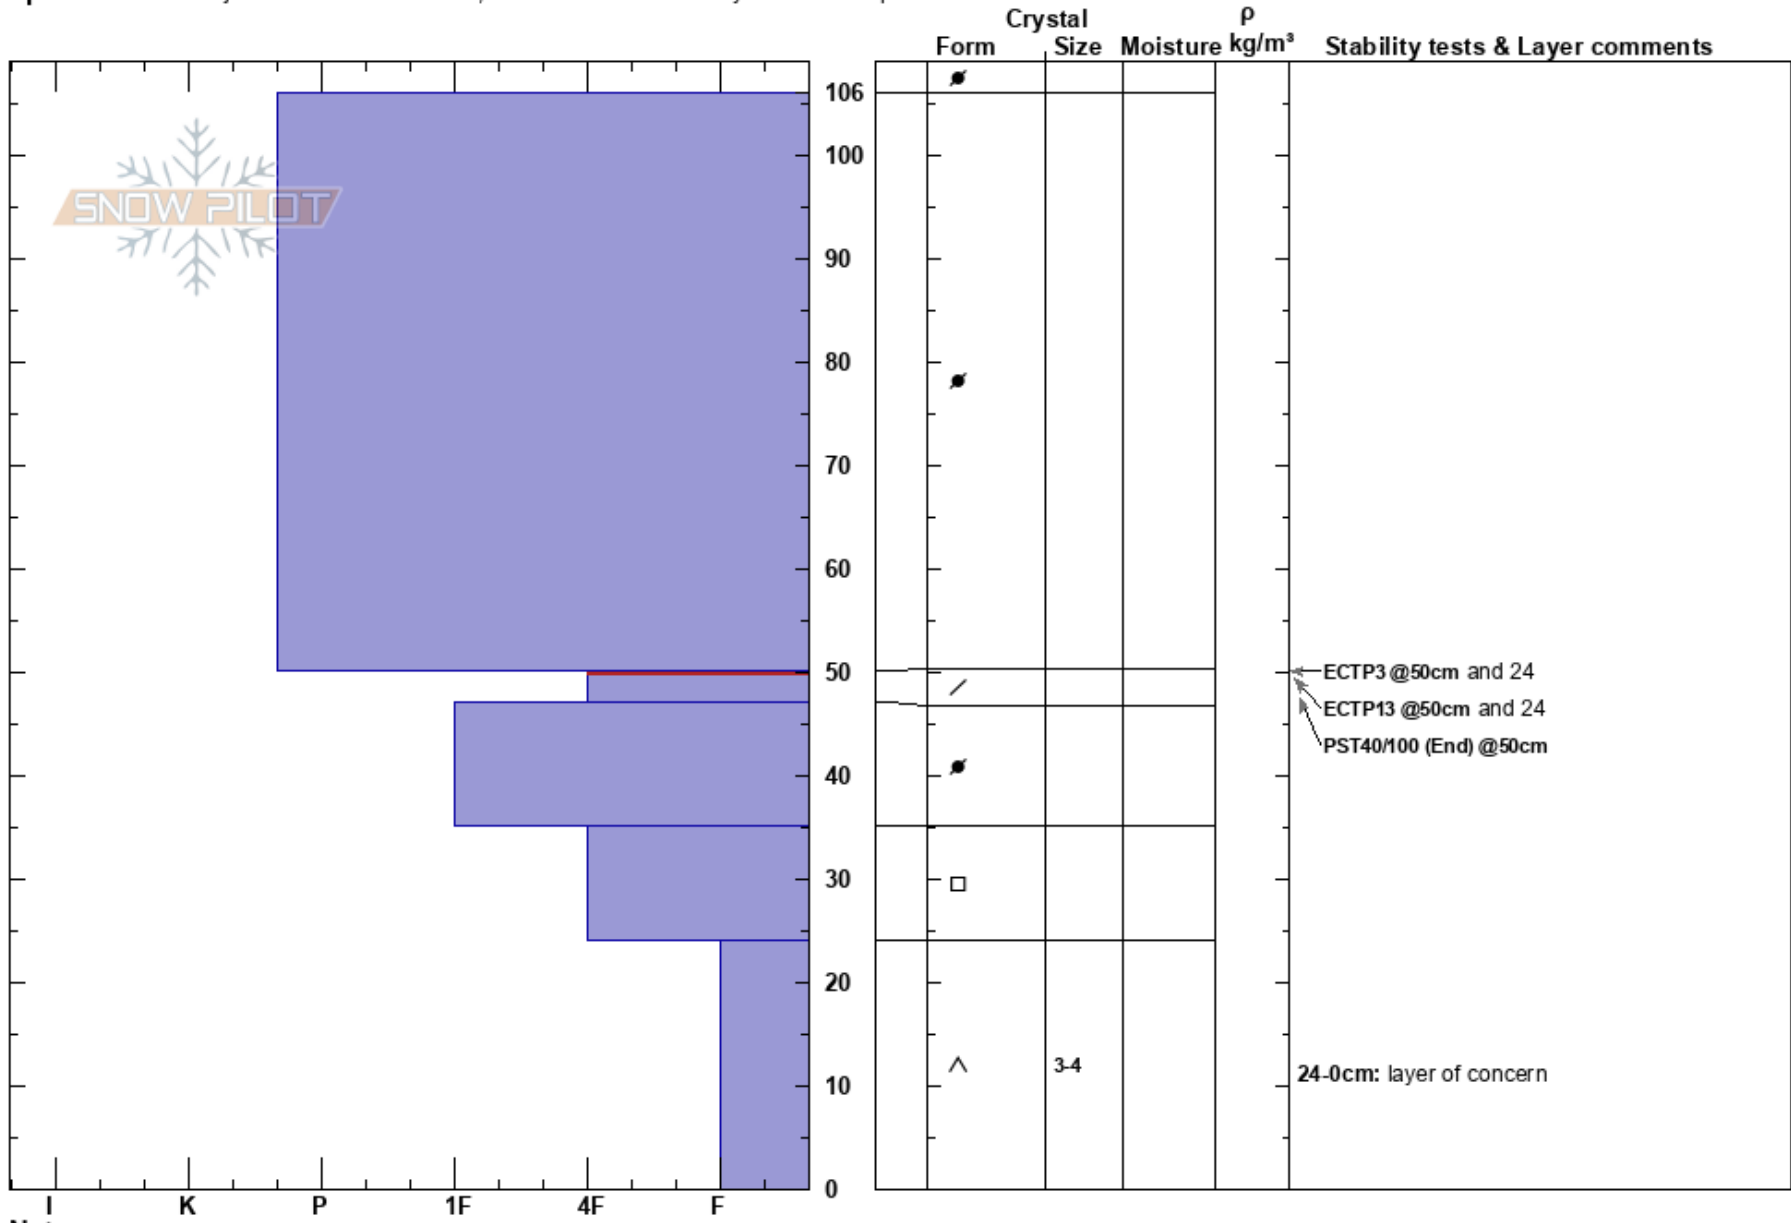

Monte E 8,806
 Monte Cristo Range
 UT
Elevation: 8806 ft
Aspect: 83°
Specifics: Pit is adjacent to avalanche: flank; Recent avalanche activity on similar slopes

Dave Kelly
 02/03/2025 - 1:40pm
Co-ord: 41.50777N, -111.46779W
Slope Angle: 32°
Wind Loading: yes

Stability:
Air Temperature: -4°C
Sky Cover: FEW
Precipitation: NO
Wind: SW Moderate

HS:106
Layer Notes:
 50-47cm: layer of concern
 50-47cm: Problematic layer
 24-0cm: layer of concern

Notes: Snowpit crown profile located on the riders right flank of an avalanche fatality that occurred on Monday February 3rd, 2025. Weak layers at 50cm and 24cm from the ground. Pit with Randy S. and Mike D.