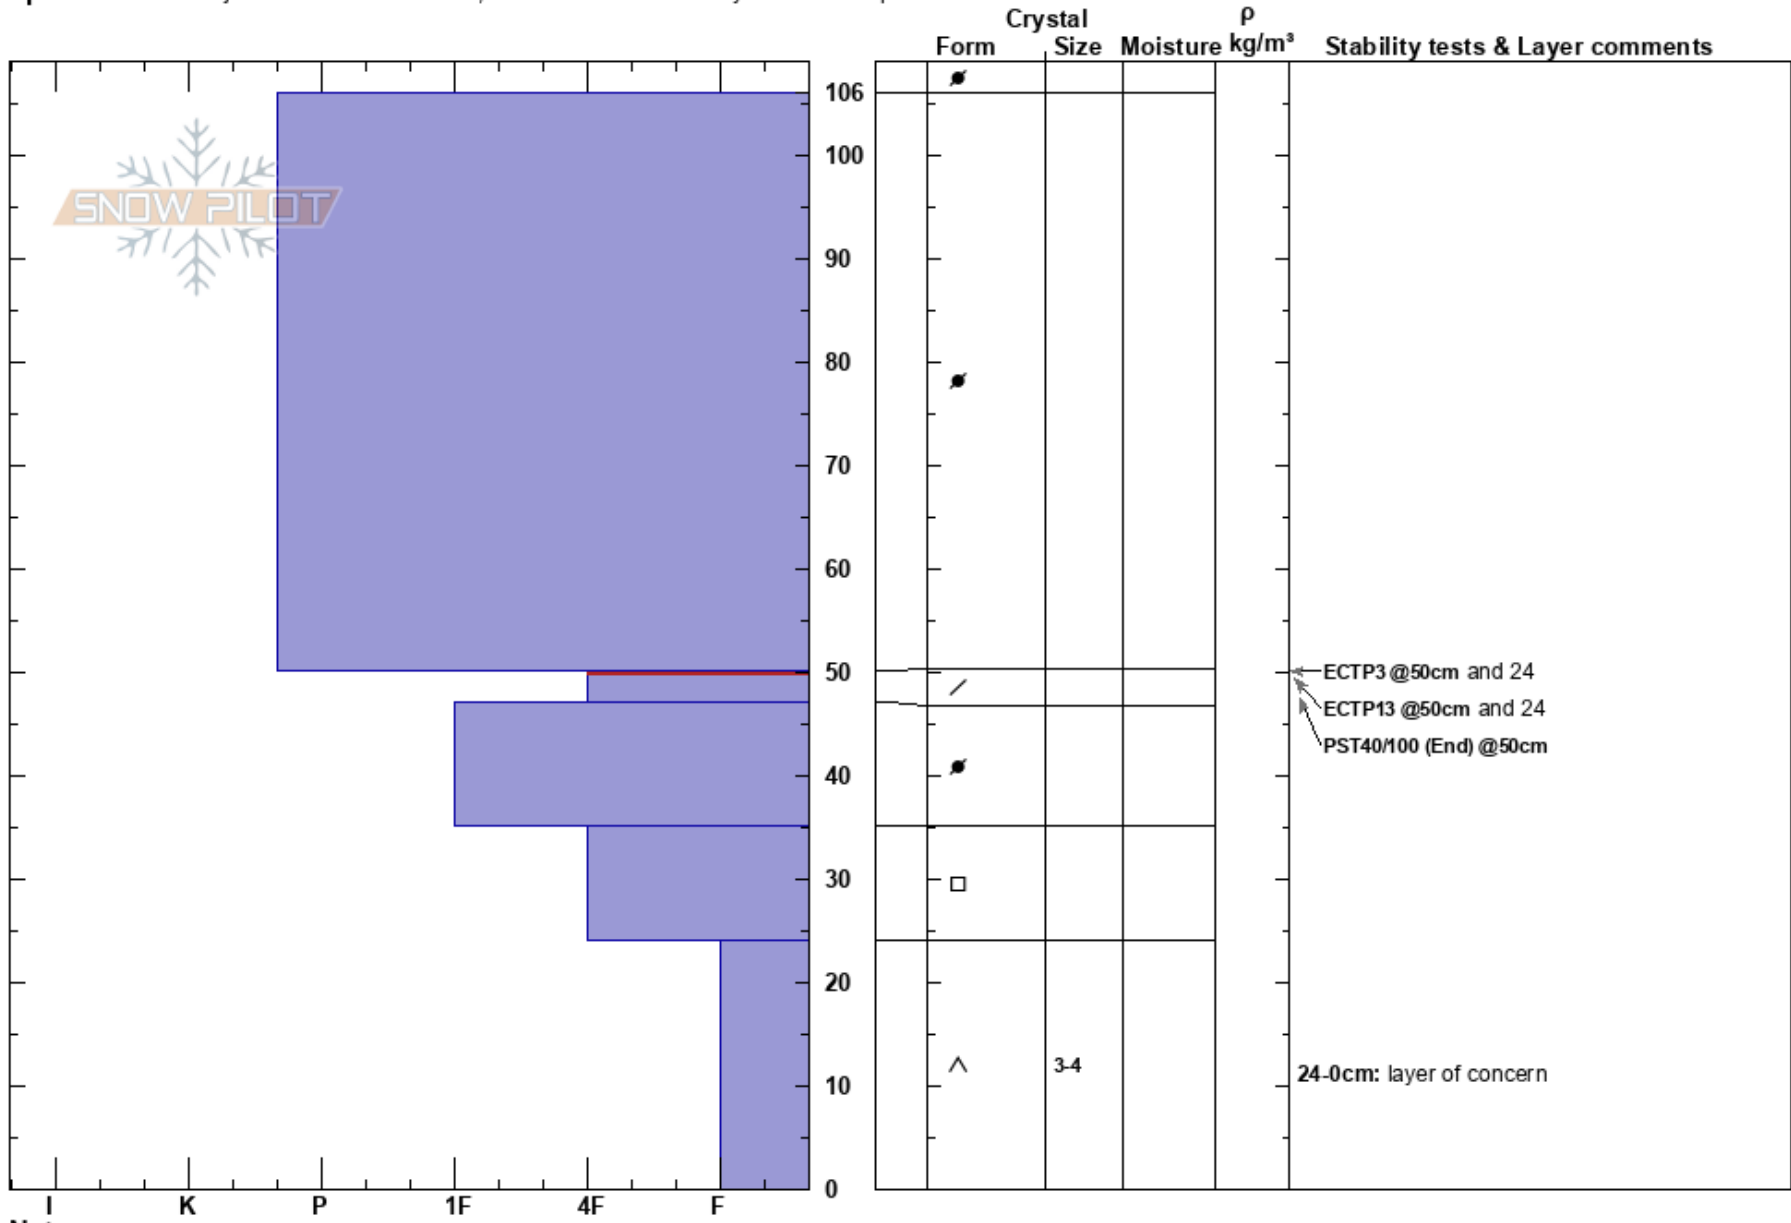

Monte E 8,806
 Monte Cristo Range
 UT
Elevation: 8806 ft
Aspect: 83°
Specifics: Pit is adjacent to avalanche: flank; Recent avalanche activity on similar slopes

Dave Kelly
 02/03/2025 - 1:40pm
Co-ord: 41.50777N, -111.46779W
Slope Angle: 32°
Wind Loading: yes

Stability:
Air Temperature: -4°C
Sky Cover: FEW
Precipitation: NO
Wind: SW Moderate

HS: 106
Layer Notes:
 50-47cm: layer of concern
 50-47cm: Problematic layer
 24-0cm: layer of concern

Notes: Snowpit crown profile located on the riders right flank of an avalanche fatality that occurred on Monday February 3rd, 2025. Weak layers at 50cm and 24cm from the ground. Pit with Randy S. and Mike D.