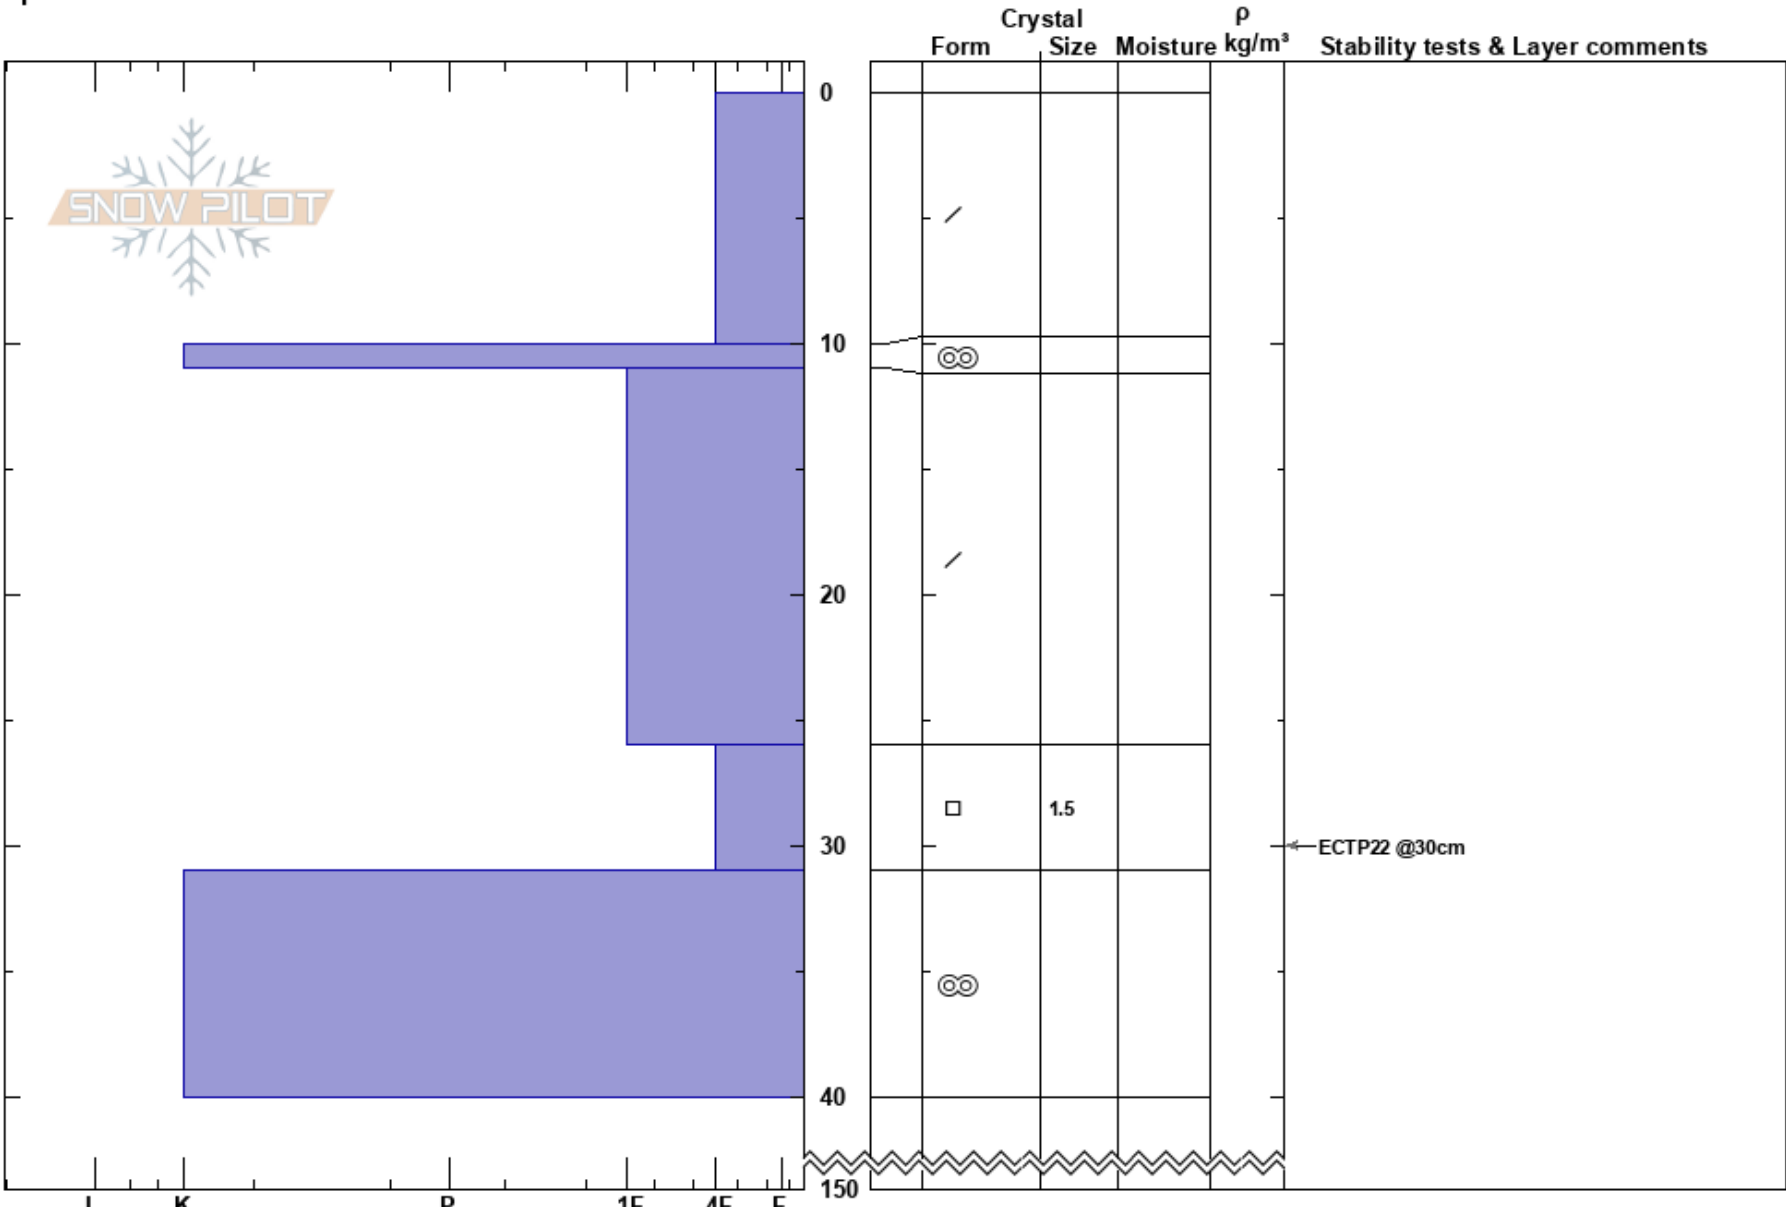

Nedan Smällhögarna
 Vålådalen
 Sweden
Elevation: 800 m
Aspect: NE
Specifics:

Oskar Brodén
 06/02/2025 - 11:00
Co-ord: 63.10494N, 12.81600E
Slope Angle:
Wind Loading: previous

Stability: HS:150
Air Temperature: 0.5°C **PF:**20
Sky Cover: FEW
Precipitation: NO
Wind: Calm

Layer Notes:

Notes: I K P 1F 4F F