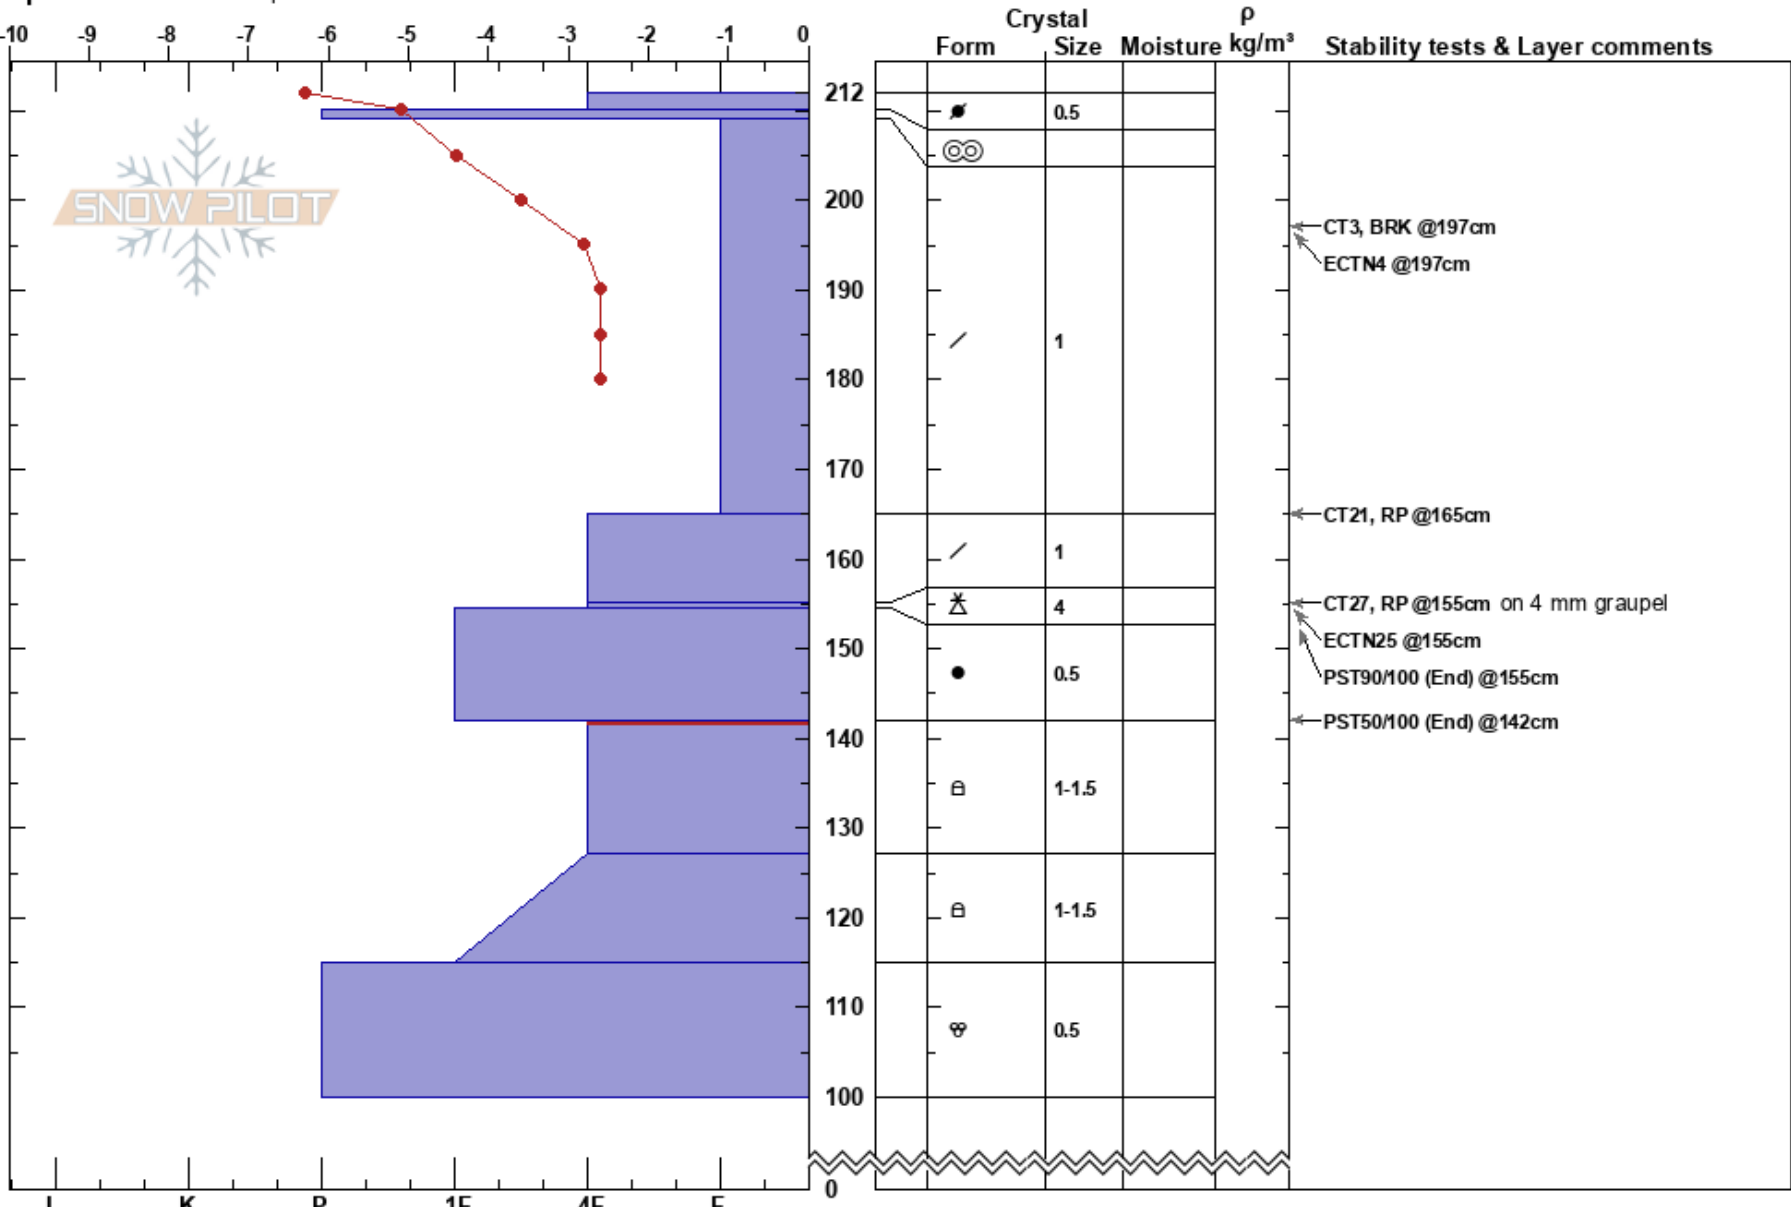

Bob's Knob
 Boise Mountains
 ID
 Elevation: 6500 ft
 Aspect: NE
 Specifics: We skied slope

Zach Armstrong
 02/05/2025 - 12:35pm
 Co-ord: 43.76201N, -116.06630W
 Slope Angle: 15°
 Wind Loading: yes

Stability:
 Air Temperature:
 Sky Cover: BKN
 Precipitation: S-1
 Wind: W Moderate

HS:212
 Layer Notes:
 142-127cm:Problematic layer

Notes: Investigating stability buried near surface facets after large storm cycle. Previous day, in between last deposition and this observation, saw some rain and above freezing temperatures for most of the day.