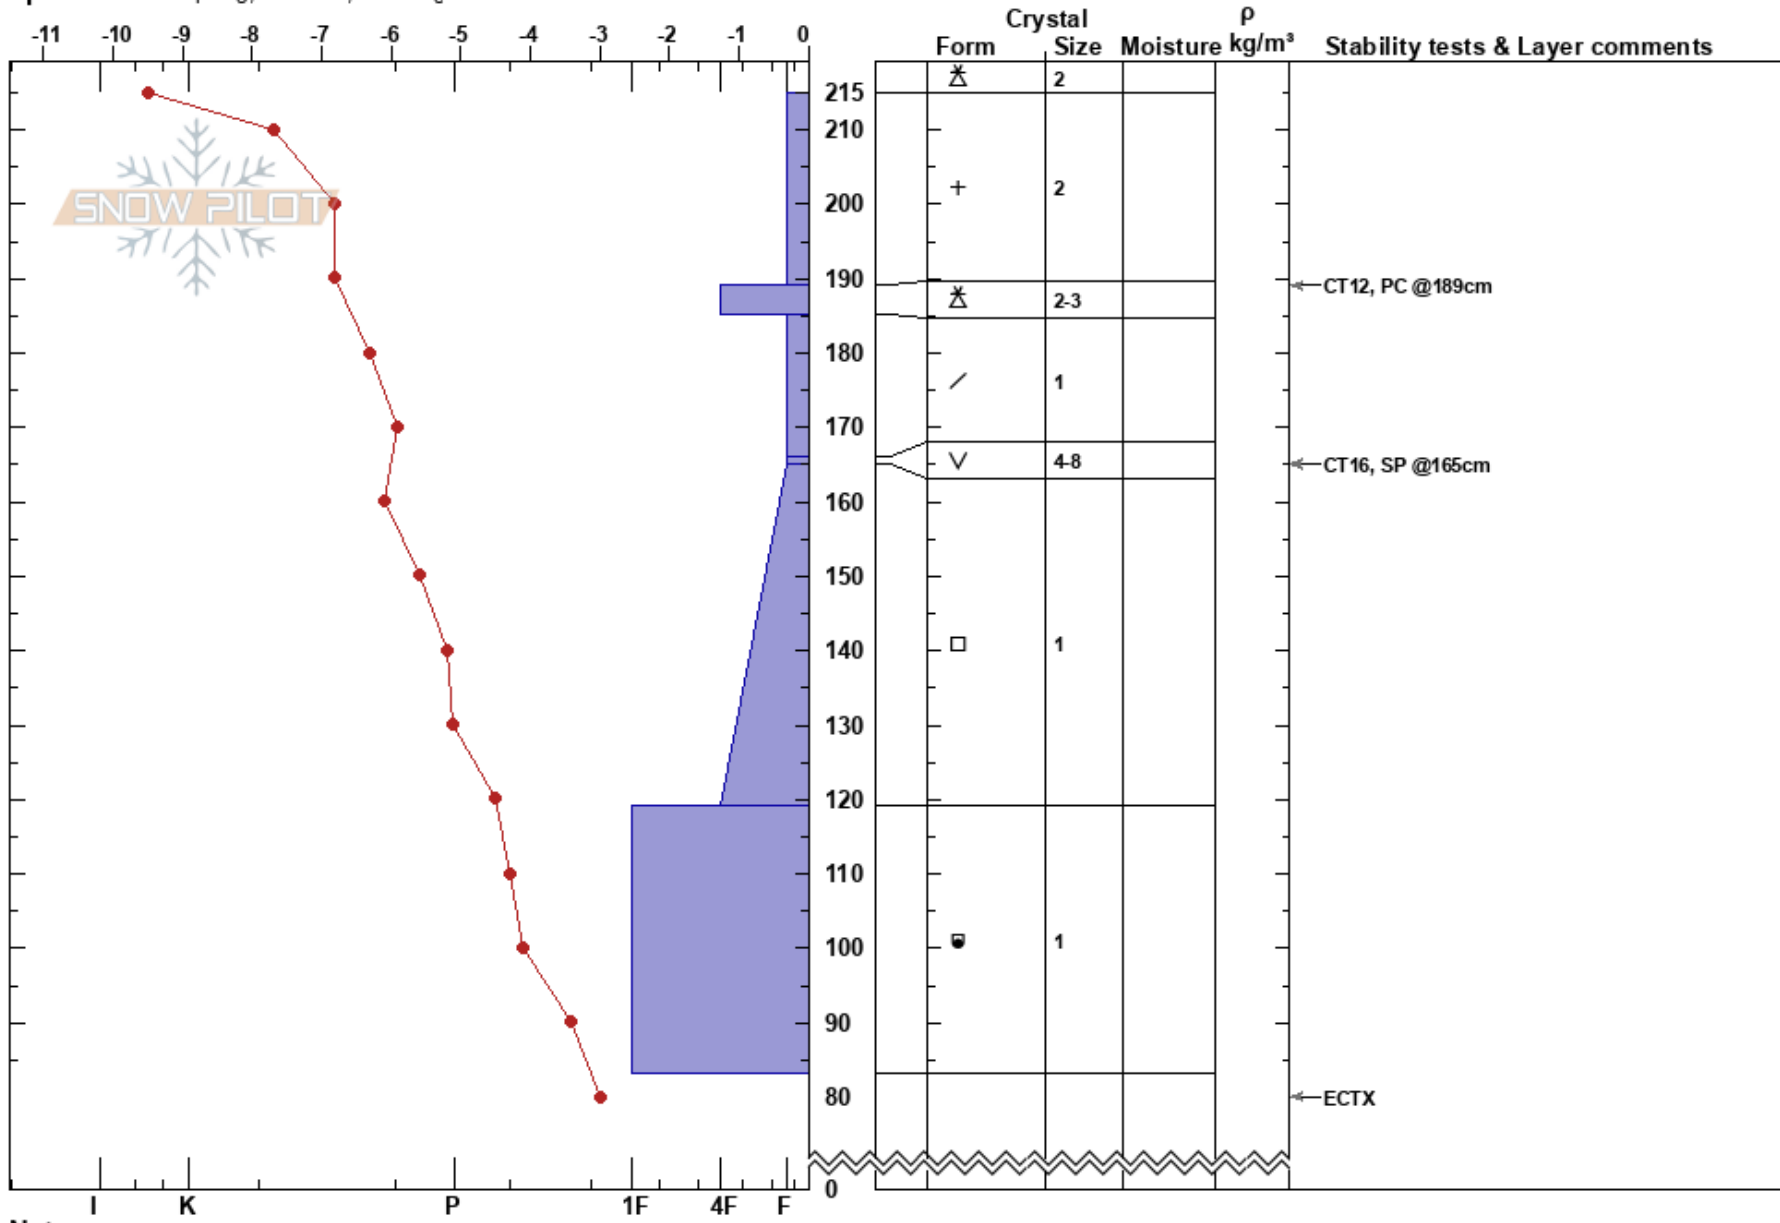

West Willow  
 Silver Valley Area  
 ID  
 Elevation:  
 Aspect:  
 Specifics: Collapsing, localized; Cracking

izzy davis  
 02/05/2025 - 1:15pm  
 Co-ord: 47.43997N, -115.78423W  
 Slope Angle:  
 Wind Loading: previous

Stability:  
 Air Temperature: -11°C  
 Sky Cover: OVC  
 Precipitation: S-1  
 Wind: W Light Breeze

HS:215  
 Layer Notes:  
 166-165cm: Problematic layer

Notes: