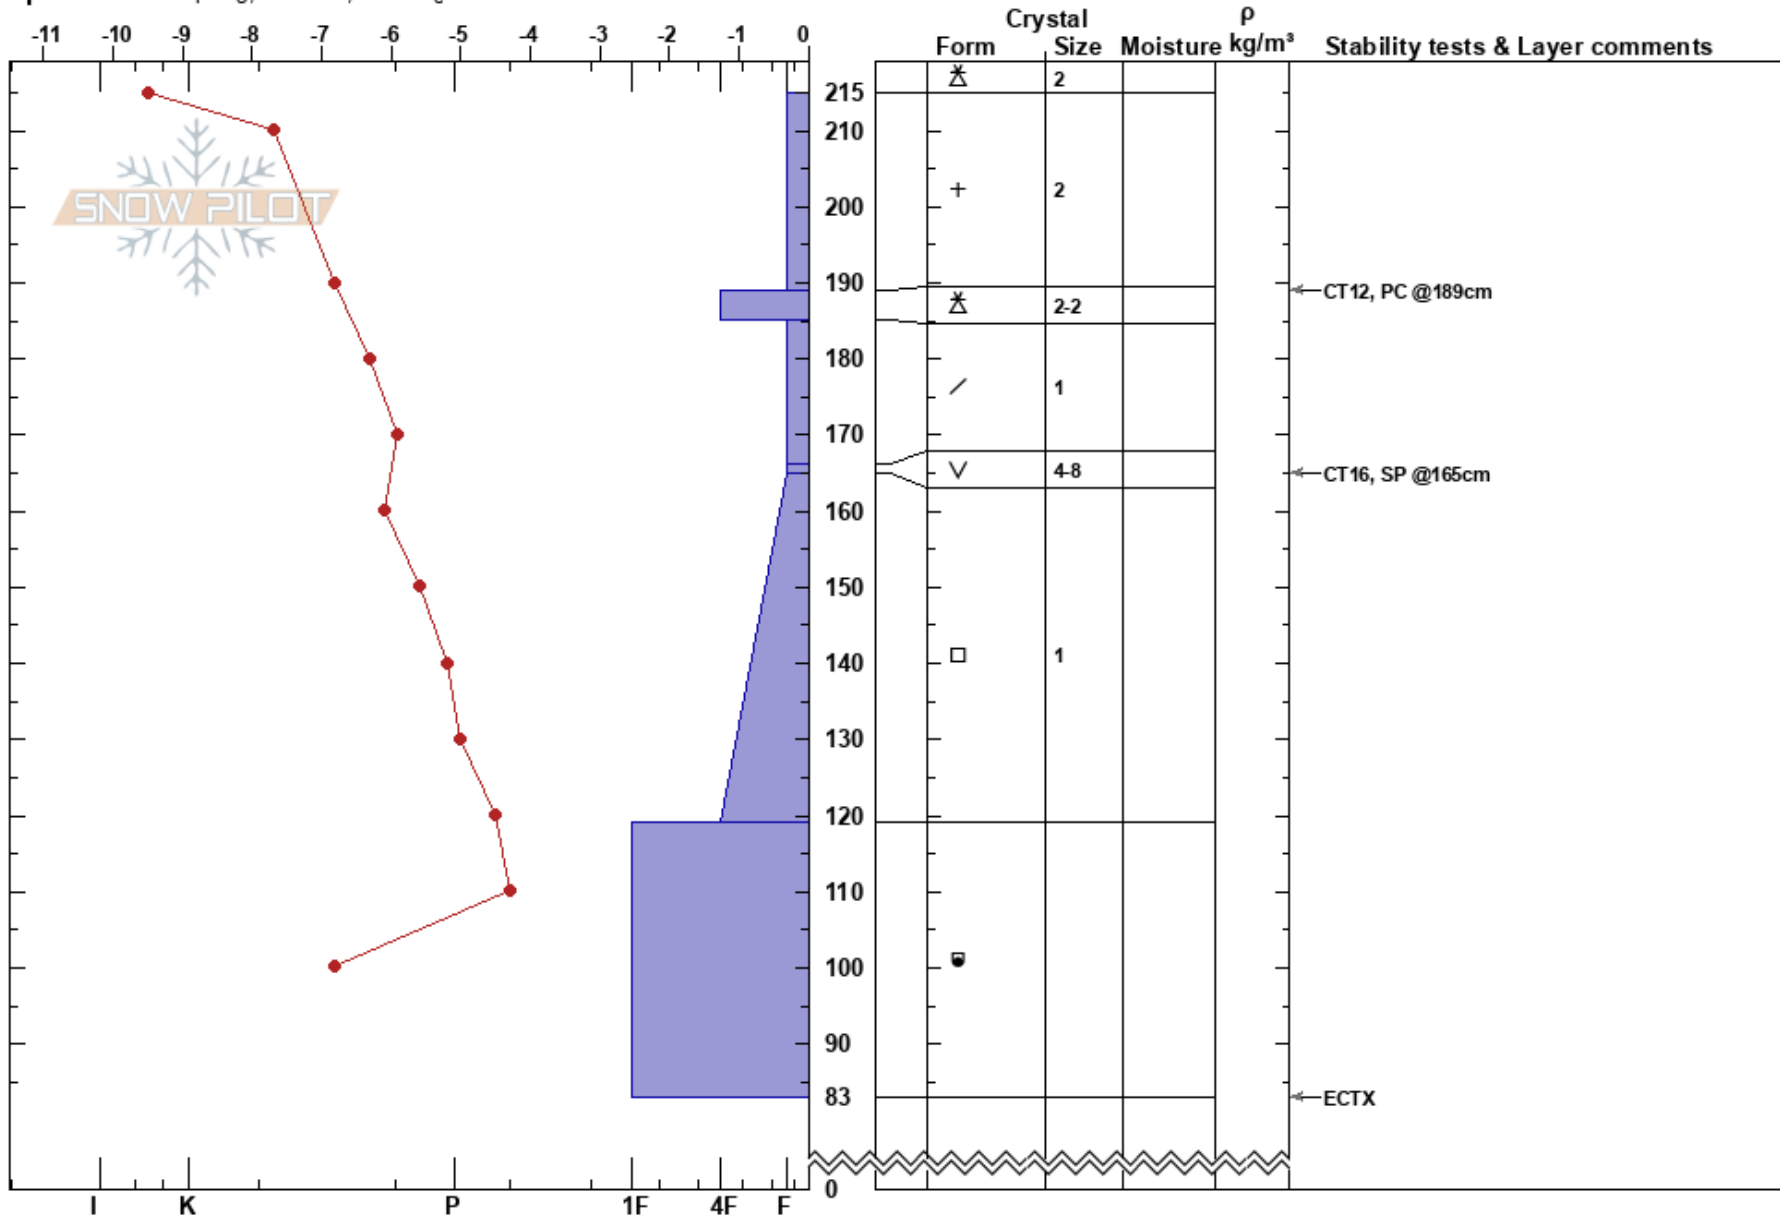

West Willow
 Silver Valley Area
 ID
 Elevation: 6300 ft
 Aspect: E

izzy davis
 02/05/2025 - 1:15pm
 Co-ord: 47.43922N, -115.78444W
 Slope Angle: 27°
 Wind Loading: previous

Stability: **HS:215**
 Air Temperature: -11°C
 Sky Cover: OVC
 Precipitation: S-1
 Wind: W Light Breeze
 Layer Notes: 166-165cm: Problematic layer

Specifics: Collapsing, localized; Cracking

Notes: experienced a large loud whumph and collapse on slope