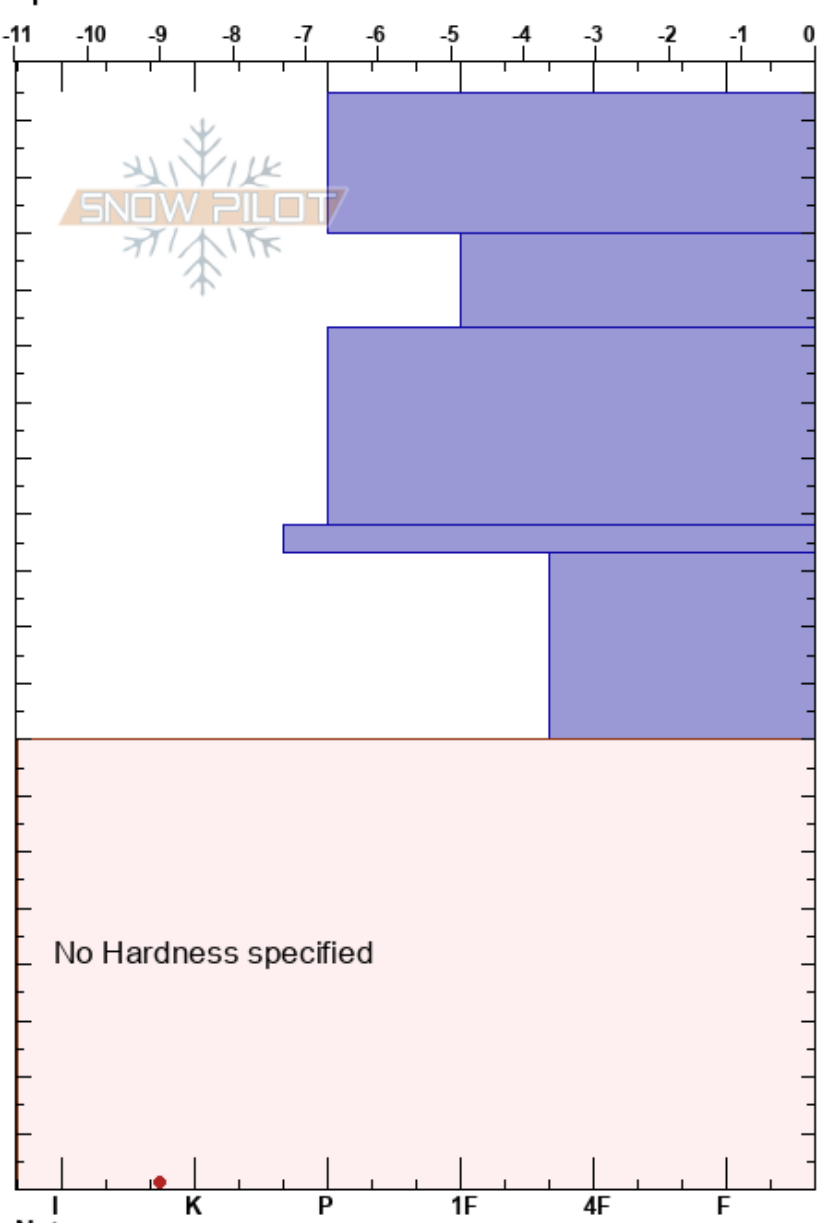

Carbon Knob Snow Profi
 San Juan Range
 CO
 Elevation: 3530 m
 Aspect: 312°
 Specifics:

Jeffrey Mascaro
 02/05/2025 - 10:21am
 Co-ord: 13S 262259W 4197477N
 Slope Angle: 27°
 Wind Loading: no

Stability:
 Air Temperature: 4°C
 Sky Cover: CLR
 Precipitation: NO
 Wind: SE Strong

HS:195
 113-80cm: Problematic layer
 80-0cm: No observed

Height (cm)	Crystal		Moisture	ρ kg/m ³	Stability tests & Layer comments
	Form	Size			
195					
190					
180					← CT15, PC @180cm
170					
160					← ECTP24 @160cm
150					
140					
130					
120					
110					← PST41/105 (Arr) @105cm
100	□	2			
90					
80					80-0cm: No observed
70					
60					
50					
40					
30					
20					
10					
0					

Notes: No Hardness specified

I K P 1F 4F F