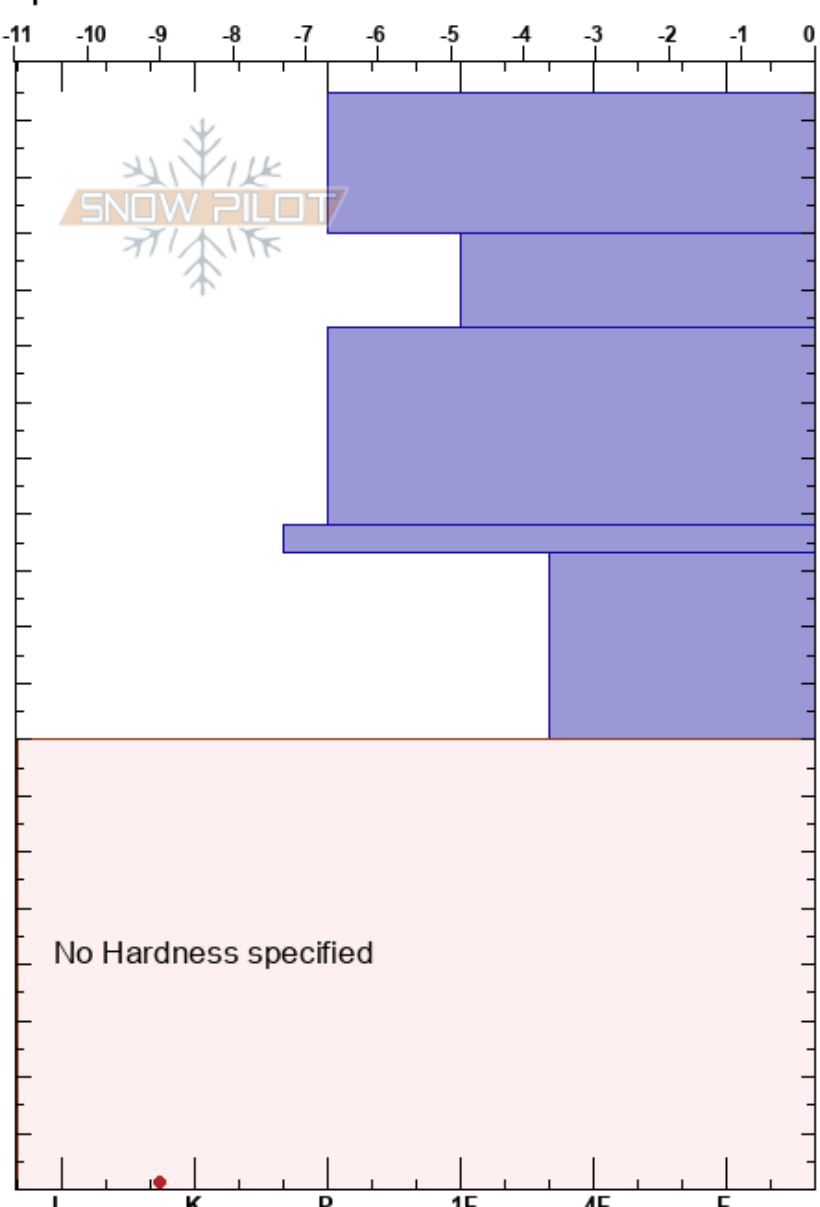

Carbon Knob Snow Profi
 San Juan Range
 CO
 Elevation: 3530 m
 Aspect: 312°
 Specifics:

Jeffrey Mascaro
 02/05/2025 - 10:21am
 Co-ord: 13S 262259W 4197477N
 Slope Angle: 27°
 Wind Loading: no

Stability:
 Air Temperature: 4°C
 Sky Cover: CLR
 Precipitation: NO
 Wind: SE Strong

HS:195
 113-80cm: Problematic layer
 80-0cm: No observed

Height (cm)	Crystal		Moisture	ρ kg/m ³	Stability tests & Layer comments
	Form	Size			
195					
190					
180					← CT15, PC @180cm
170					
160					← ECTP24 @160cm
150					
140					
130					
120					
110					← PST41/105 (Arr) @105cm
100	□	2			
90					
80					80-0cm: No observed
70					
60					
50					
40					
30					
20					
10					
0					