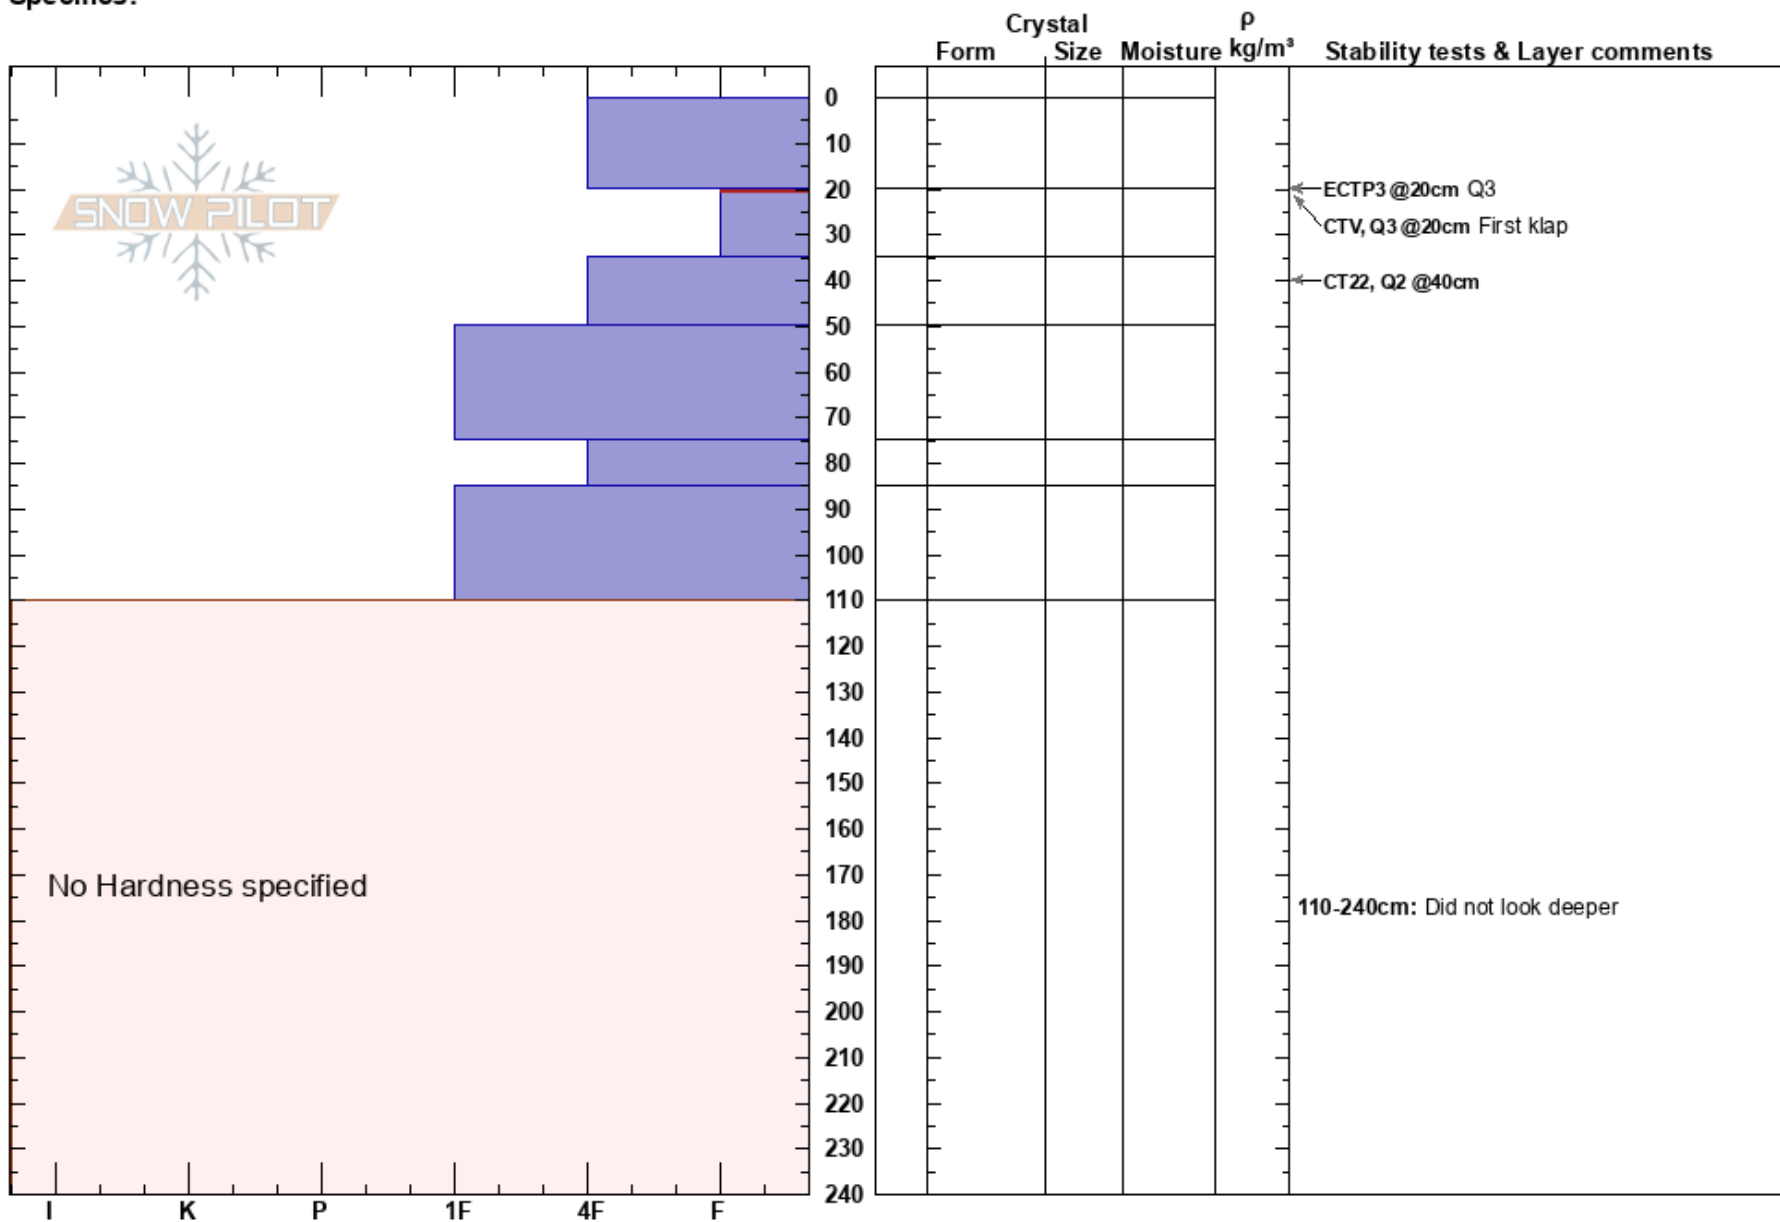

Slettefjell
 Telemark
 Norway
Elevation: 1050 m
Aspect: NE
Specifics:

Laurids Bartling
 18/02/2018 - 13:00
Co-ord: 59.54745N, 8.86939E
Slope Angle: 24°
Wind Loading:

Stability:
Air Temperature:
Sky Cover:
Precipitation:
Wind:

HS:240
PF:30
 20-35cm: Problematic layer
 110-240cm: Did not look deeper

Notes: