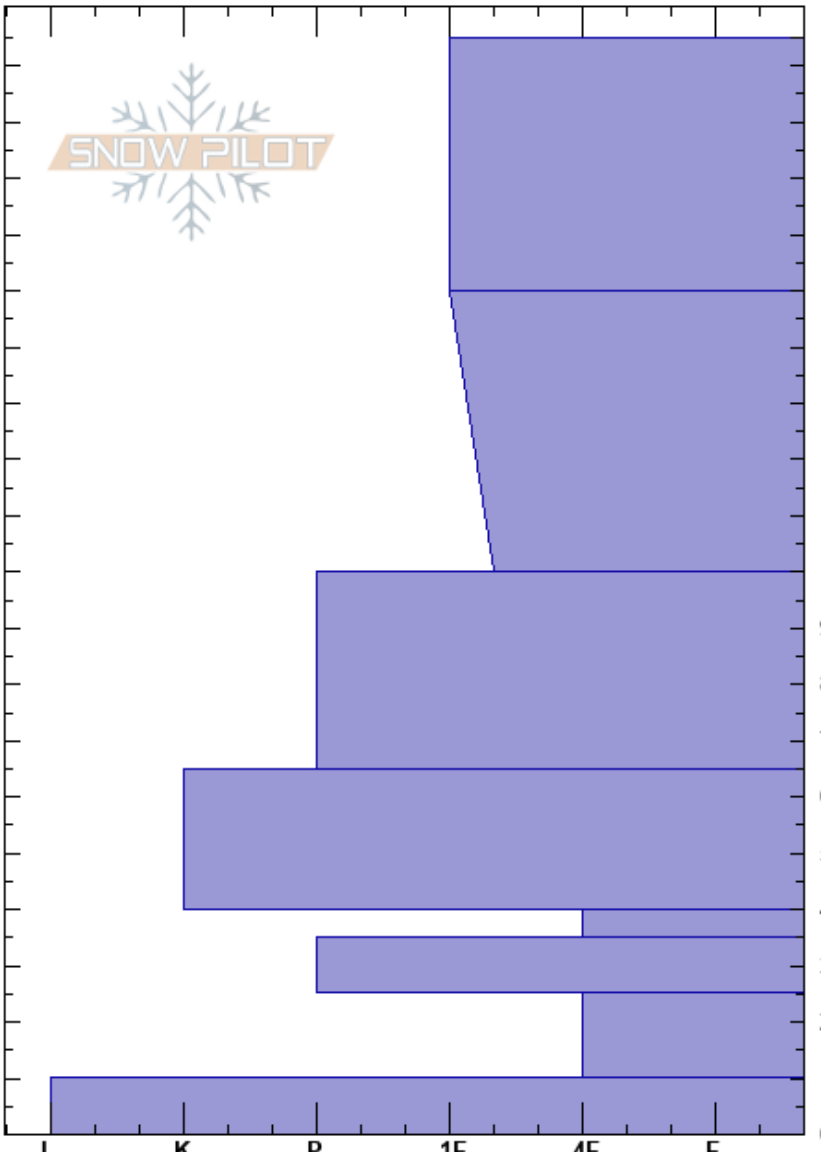

Eldorado  
 Hatcher Pass  
 AK  
 Elevation: 4175 ft  
 Aspect: N  
 Specifics:

Andy Paul  
 02/05/2025 - 2:00pm  
 Co-ord: 06V 379083W 6851588N  
 Slope Angle: 33°  
 Wind Loading:

Stability:  
 Air Temperature: -3°C  
 Sky Cover: CLR  
 Precipitation: NO  
 Wind: Calm

HS:195 Layer Notes:

Height (cm)	Crystal		Moisture (kg/m³)	Stability tests & Layer comments
	Form	Size		
195 - 150	/ (∅)			
150 - 100				← CT19, RP @150cm at density break
100 - 65				
65 - 40				
40 - 30	□	0.3		
30 - 20	⊗ ⊗			
20 - 10	□ (^)			
10 - 0	■			