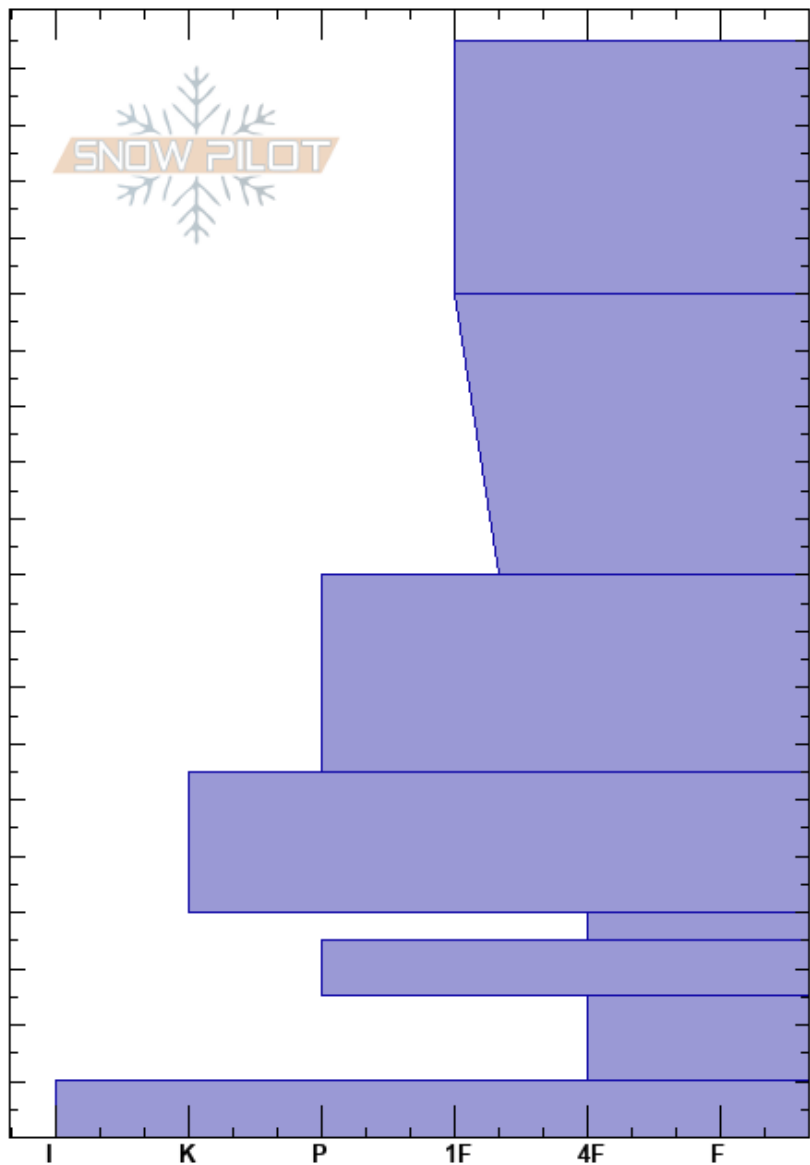

Eldorado
 Hatcher Pass
 AK
 Elevation: 4175 ft
 Aspect: N
 Specifics:

Andy Paul
 02/05/2025 - 2:00pm
 Co-ord: 06V 379083W 6851588N
 Slope Angle: 33°
 Wind Loading:

Stability:
 Air Temperature: -3°C
 Sky Cover: CLR
 Precipitation: NO
 Wind: Calm

HS:195

Layer Notes:

Height (cm)	Crystal		ρ kg/m ³	Stability tests & Layer comments
	Form	Size		
195				
190				
180				
170	/ (∅)			
160				
150				← CT19, RP@150cm at density break
140				
130				
120	☐			
110				
100				
90				
80	☐			
70				
60				
50	☐			
40	☐	0.3		
30	☉☉			
20	☐ (^)			
10	■			
0				